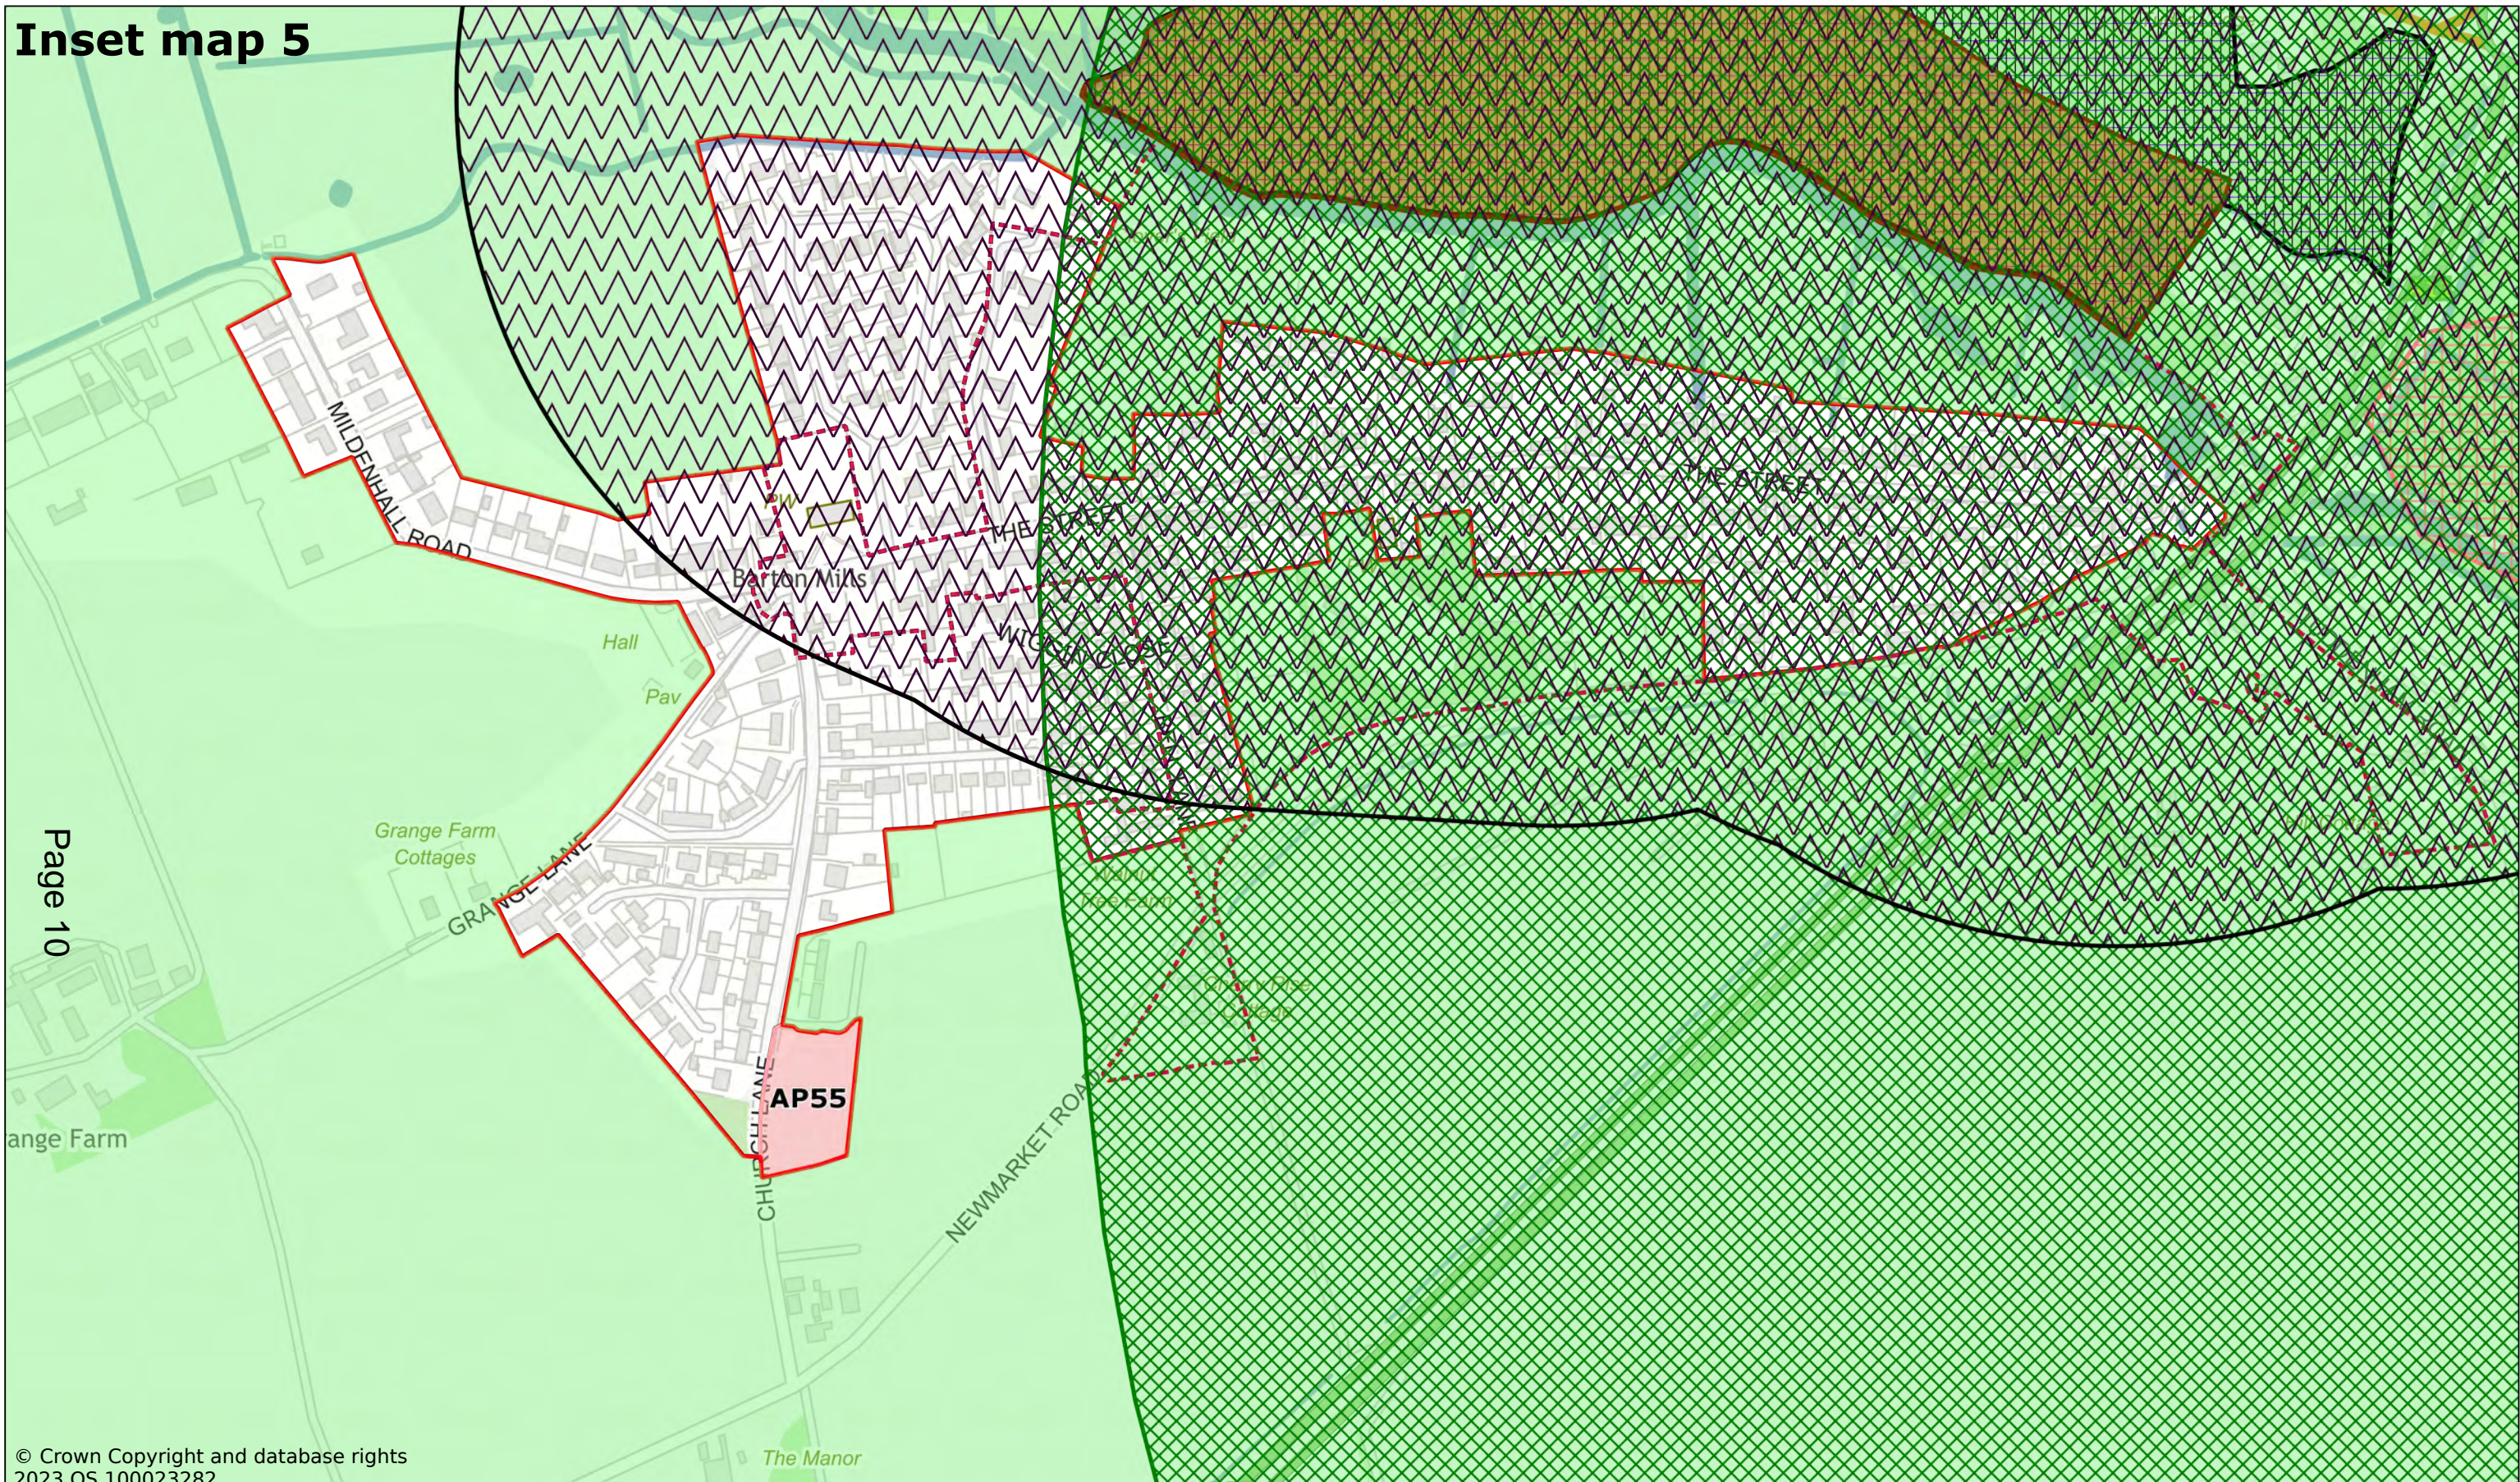

Inset map 5

Page 10

© Crown Copyright and database rights 2023 OS 100023282

Barton Mills

Scale: 1:4000

Printed on 2023-12-06 09:38:14

by dbugg@SEBC_DOMAIN

© Crown Copyright and database rights 2023 OS 100023282.

West Suffolk House
Western Way
Bury St Edmunds
IP33 3YU
01284 763233
www.westsuffolk.gov.uk