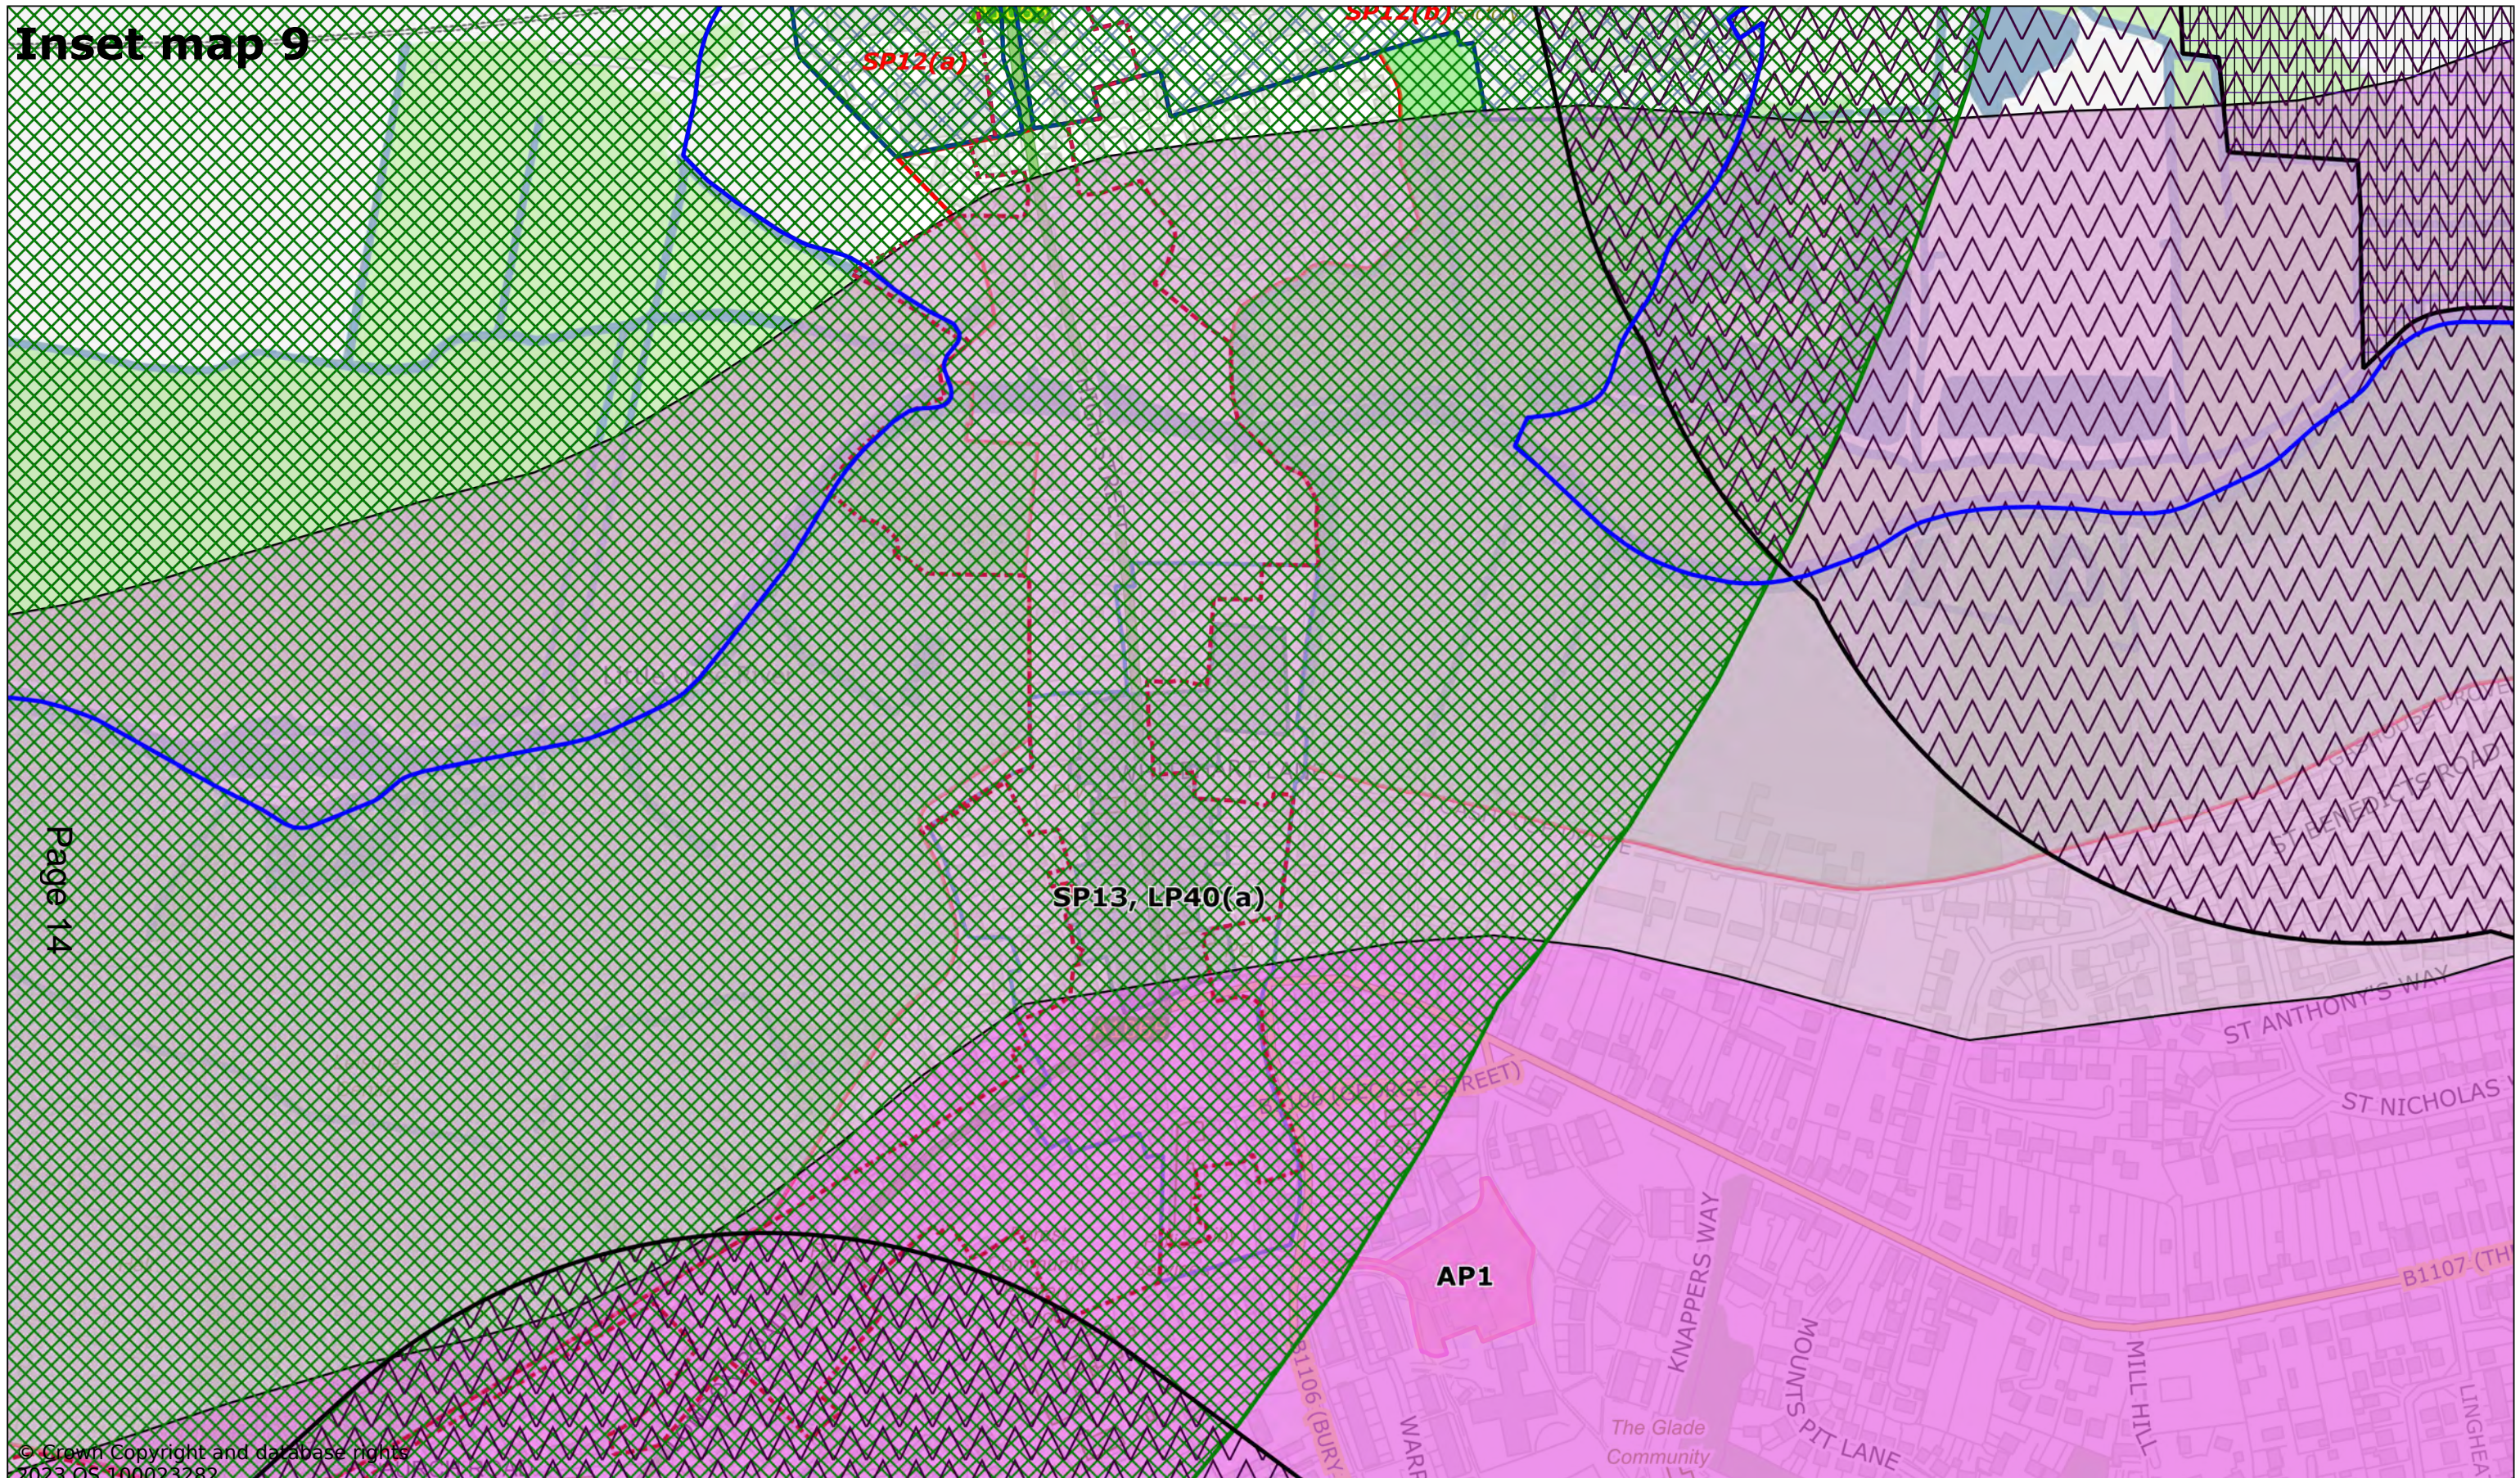

Inset map 9

Page 14

© Crown Copyright and database rights 2023 OS 100023282

Brandon Town Centre

Scale: 1:4000

Printed on 2023-11-24 10:15:11

by kcooper@SEBC_DOMAIN

© Crown Copyright and database rights 2023 OS 100023282.

West Suffolk House
Western Way
Bury St Edmunds
IP33 3YU
01284 763233
www.westsuffolk.gov.uk