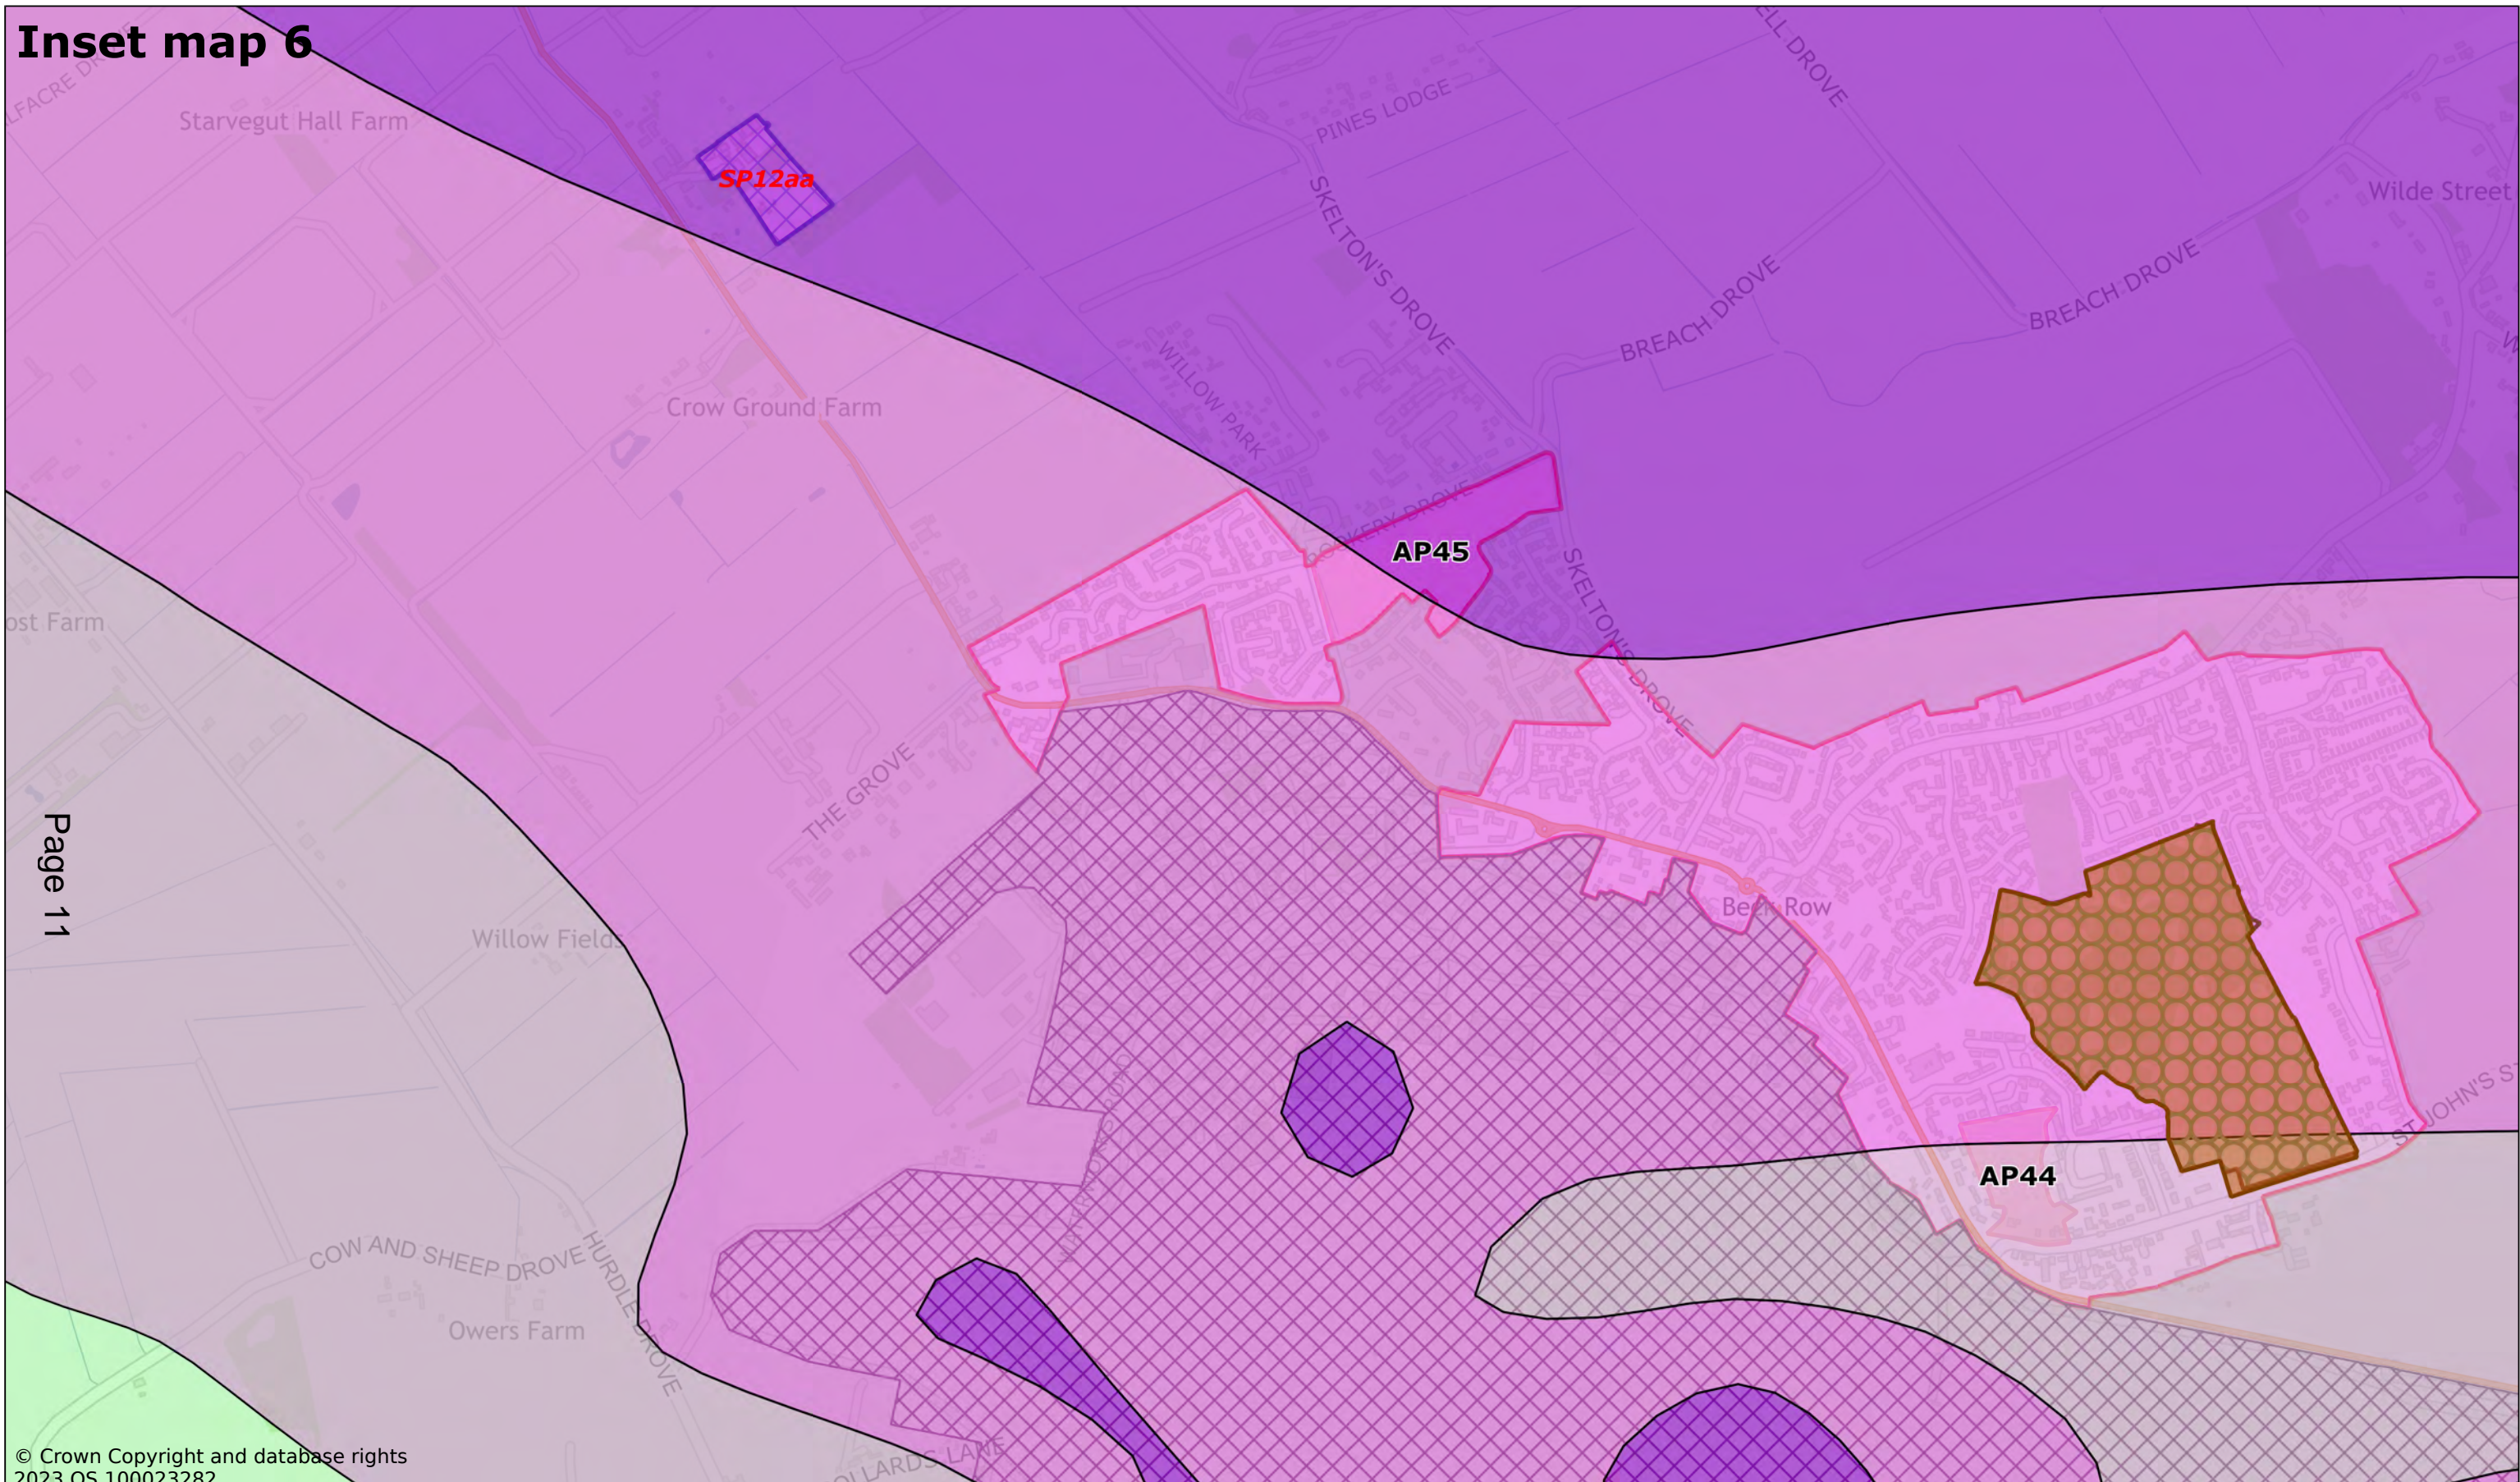

Inset map 6

Page 11

© Crown Copyright and database rights
2023 OS 100023282

Beck Row

Scale: 1:10000

Printed on 2023-12-08 09:42:13

by dbugg@SEBC_DOMAIN

© Crown Copyright and database rights 2023 OS 100023282.

West Suffolk House
Western Way
Bury St Edmunds
IP33 3YU
01284 763233
www.westsuffolk.gov.uk