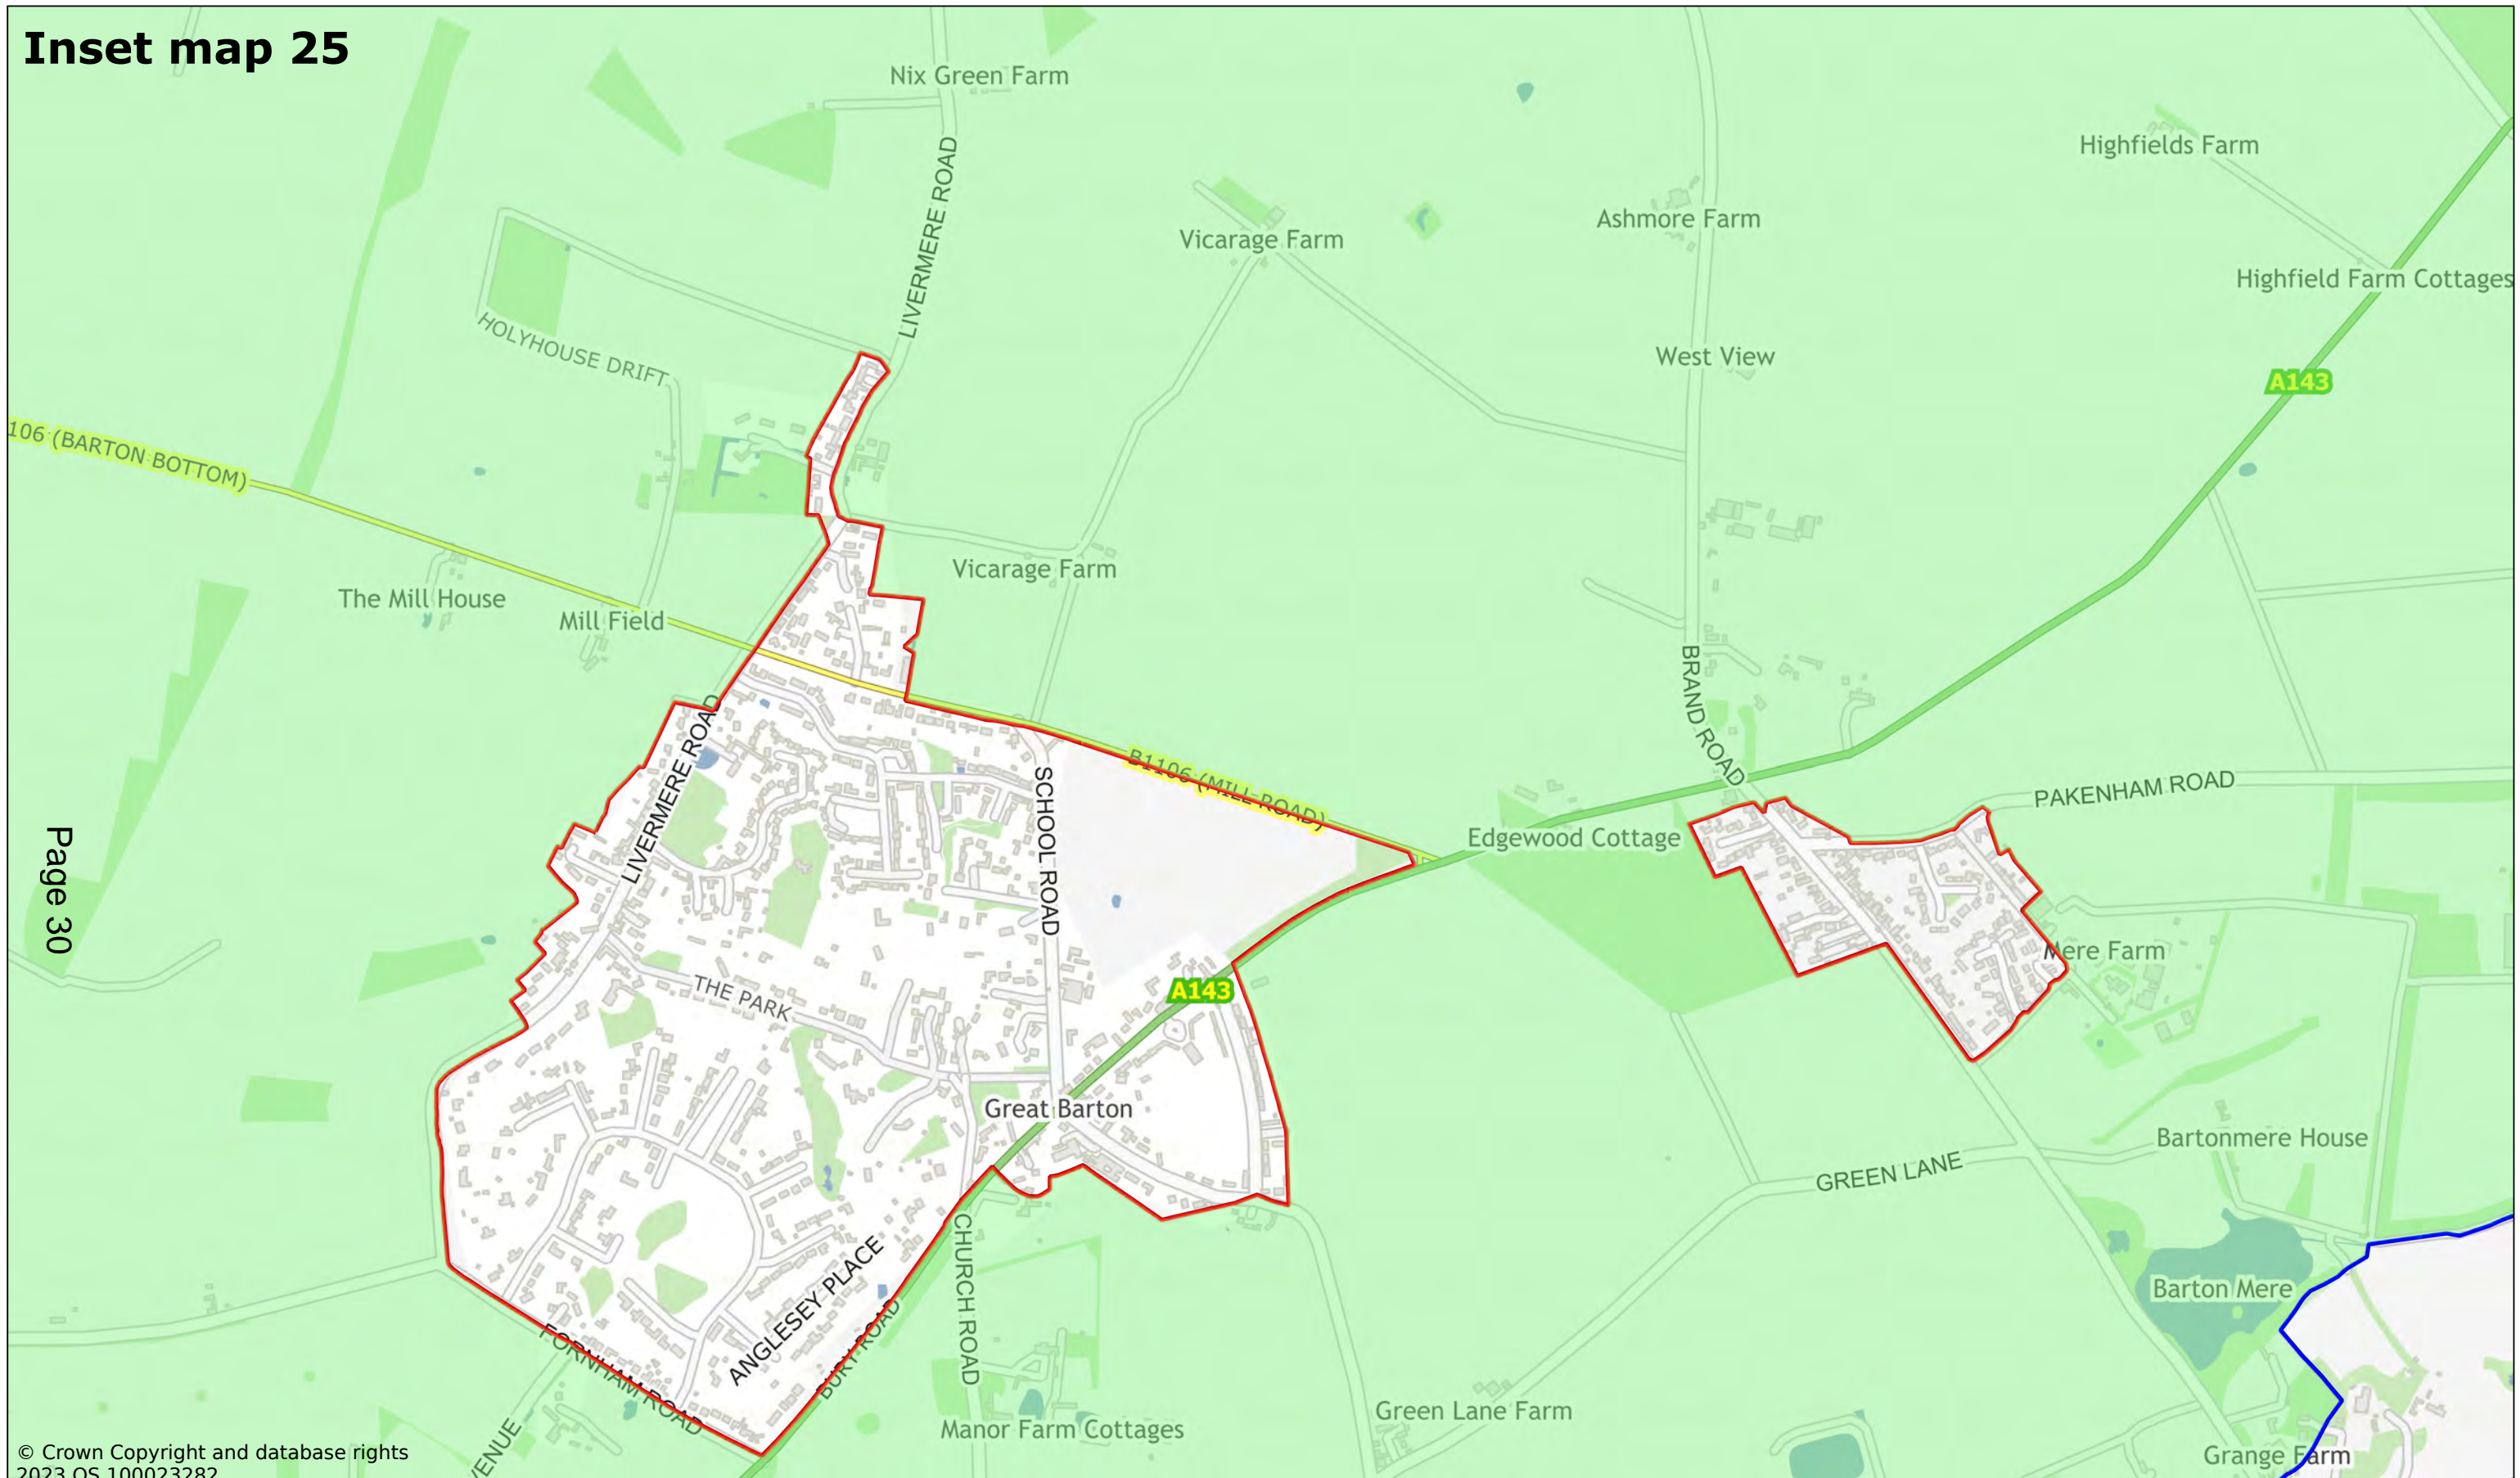

Inset map 25

Page 30

© Crown Copyright and database rights 2023 OS 100023282

Great Barton and Great Barton Hamlet

Scale: 1:10000

Printed on 2023-12-06 10:23:11

by dbugg@SEBC_DOMAIN

© Crown Copyright and database rights 2023 OS 100023282.