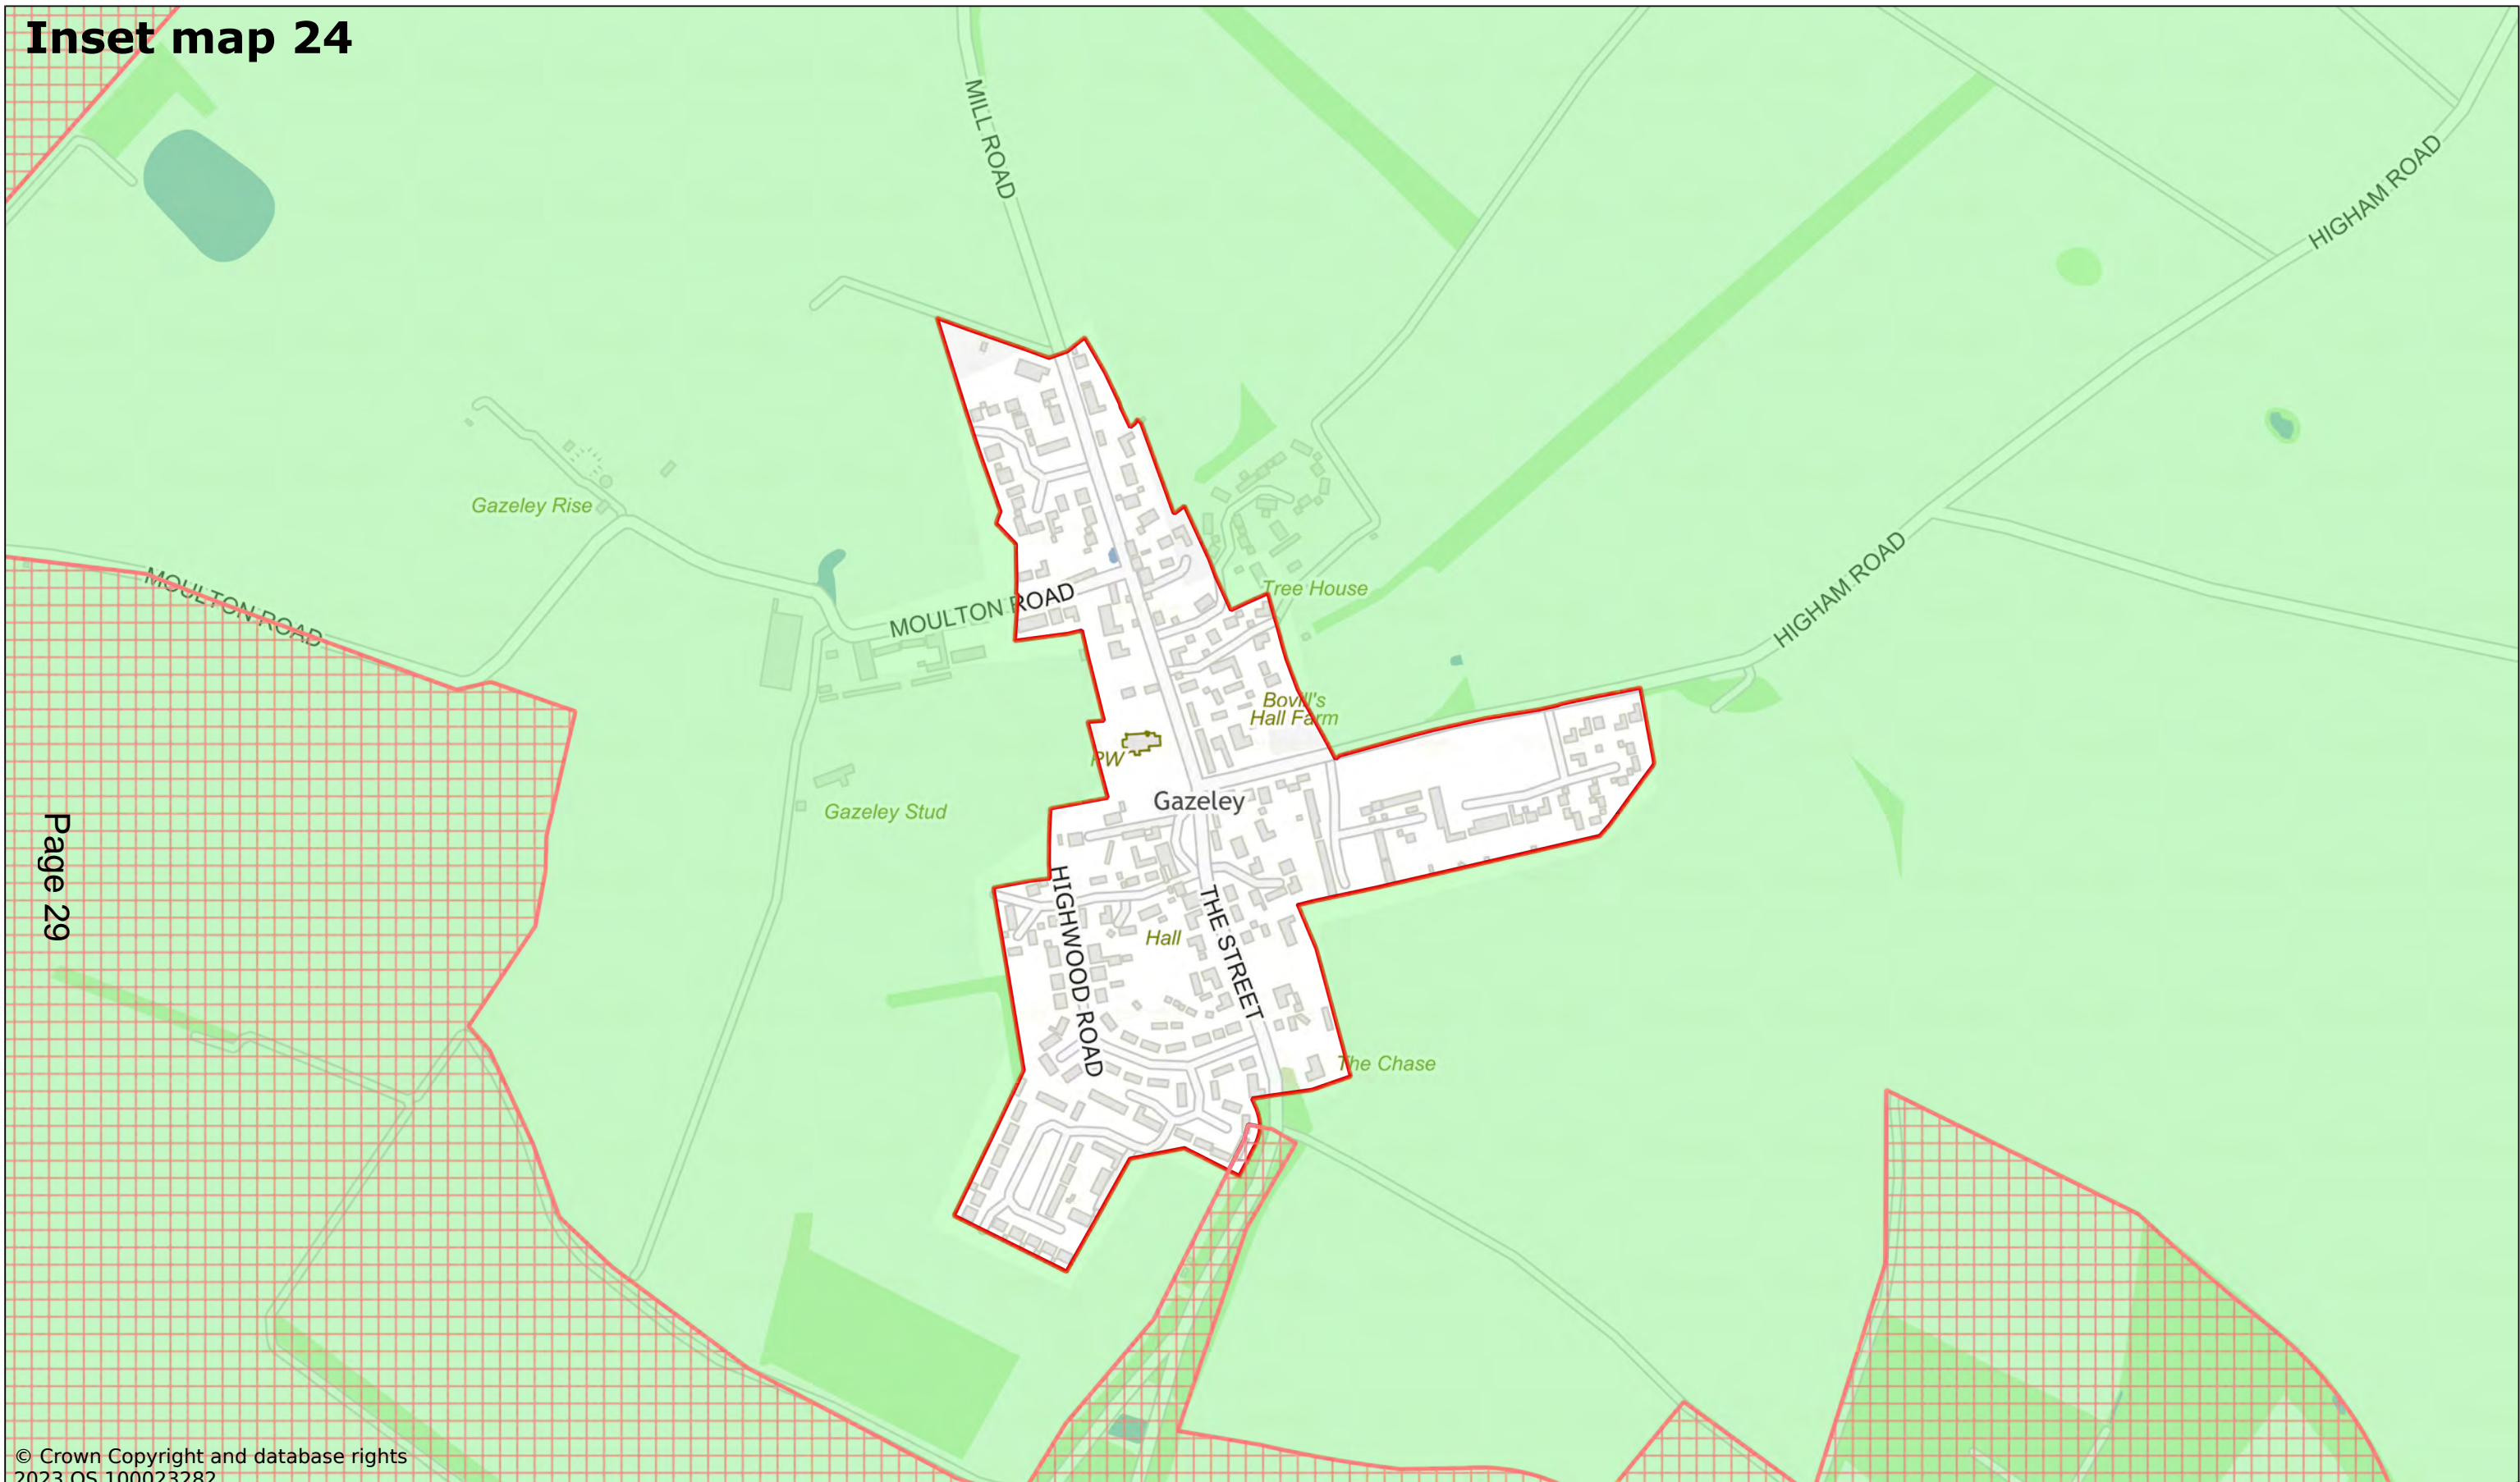

Inset map 24

Page 29

© Crown Copyright and database rights 2023 OS 100023282.

Gazeley

Scale: 1:6000

Printed on 2023-11-22 14:31:28
by kcooper@SEBC_DOMAIN

© Crown Copyright and database rights 2023 OS 100023282.

West Suffolk House
Western Way
Bury St Edmunds
IP33 3YU
01284 763233
www.westsuffolk.gov.uk