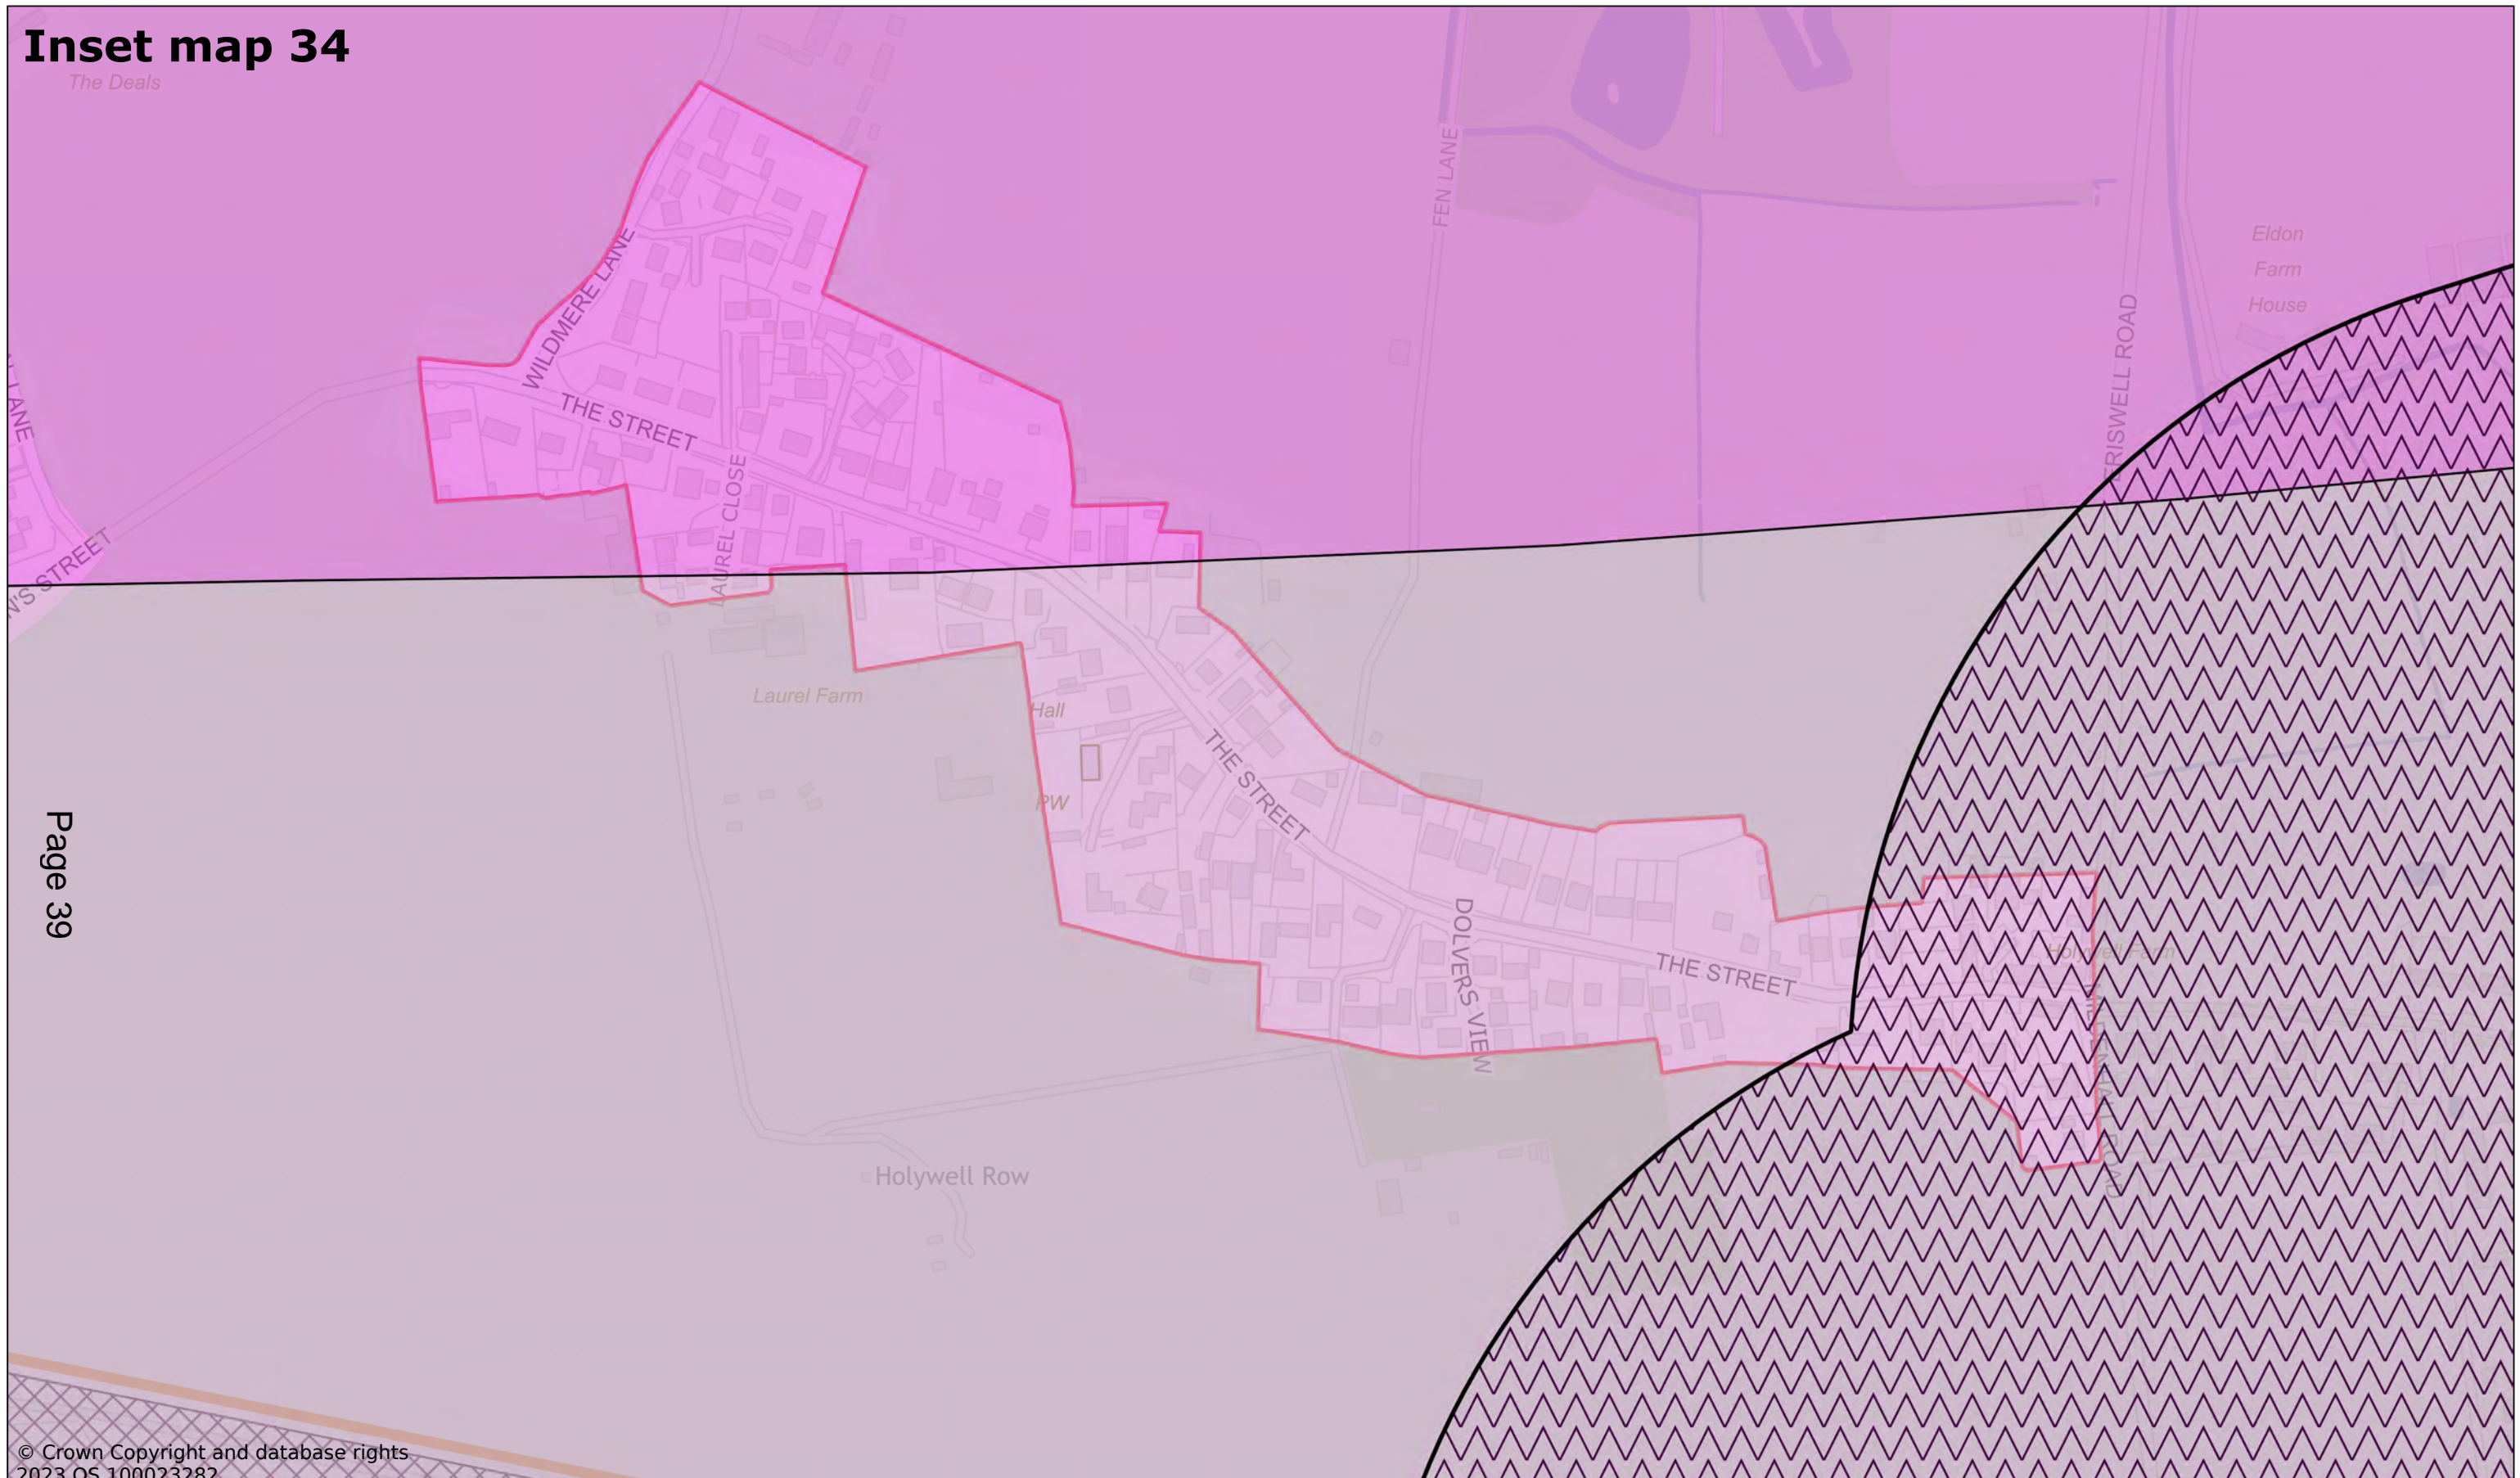

Inset map 34

The Deals

Page 39

© Crown Copyright and database rights
2023 OS 100023282

Holywell Row

Scale: 1:3000

Printed on 2023-11-22 16:30:34

by kcooper@SEBC_DOMAIN

© Crown Copyright and database rights 2023 OS 100023282.

West Suffolk House
Western Way
Bury St Edmunds
IP33 3YU
01284 763233
www.westsuffolk.gov.uk