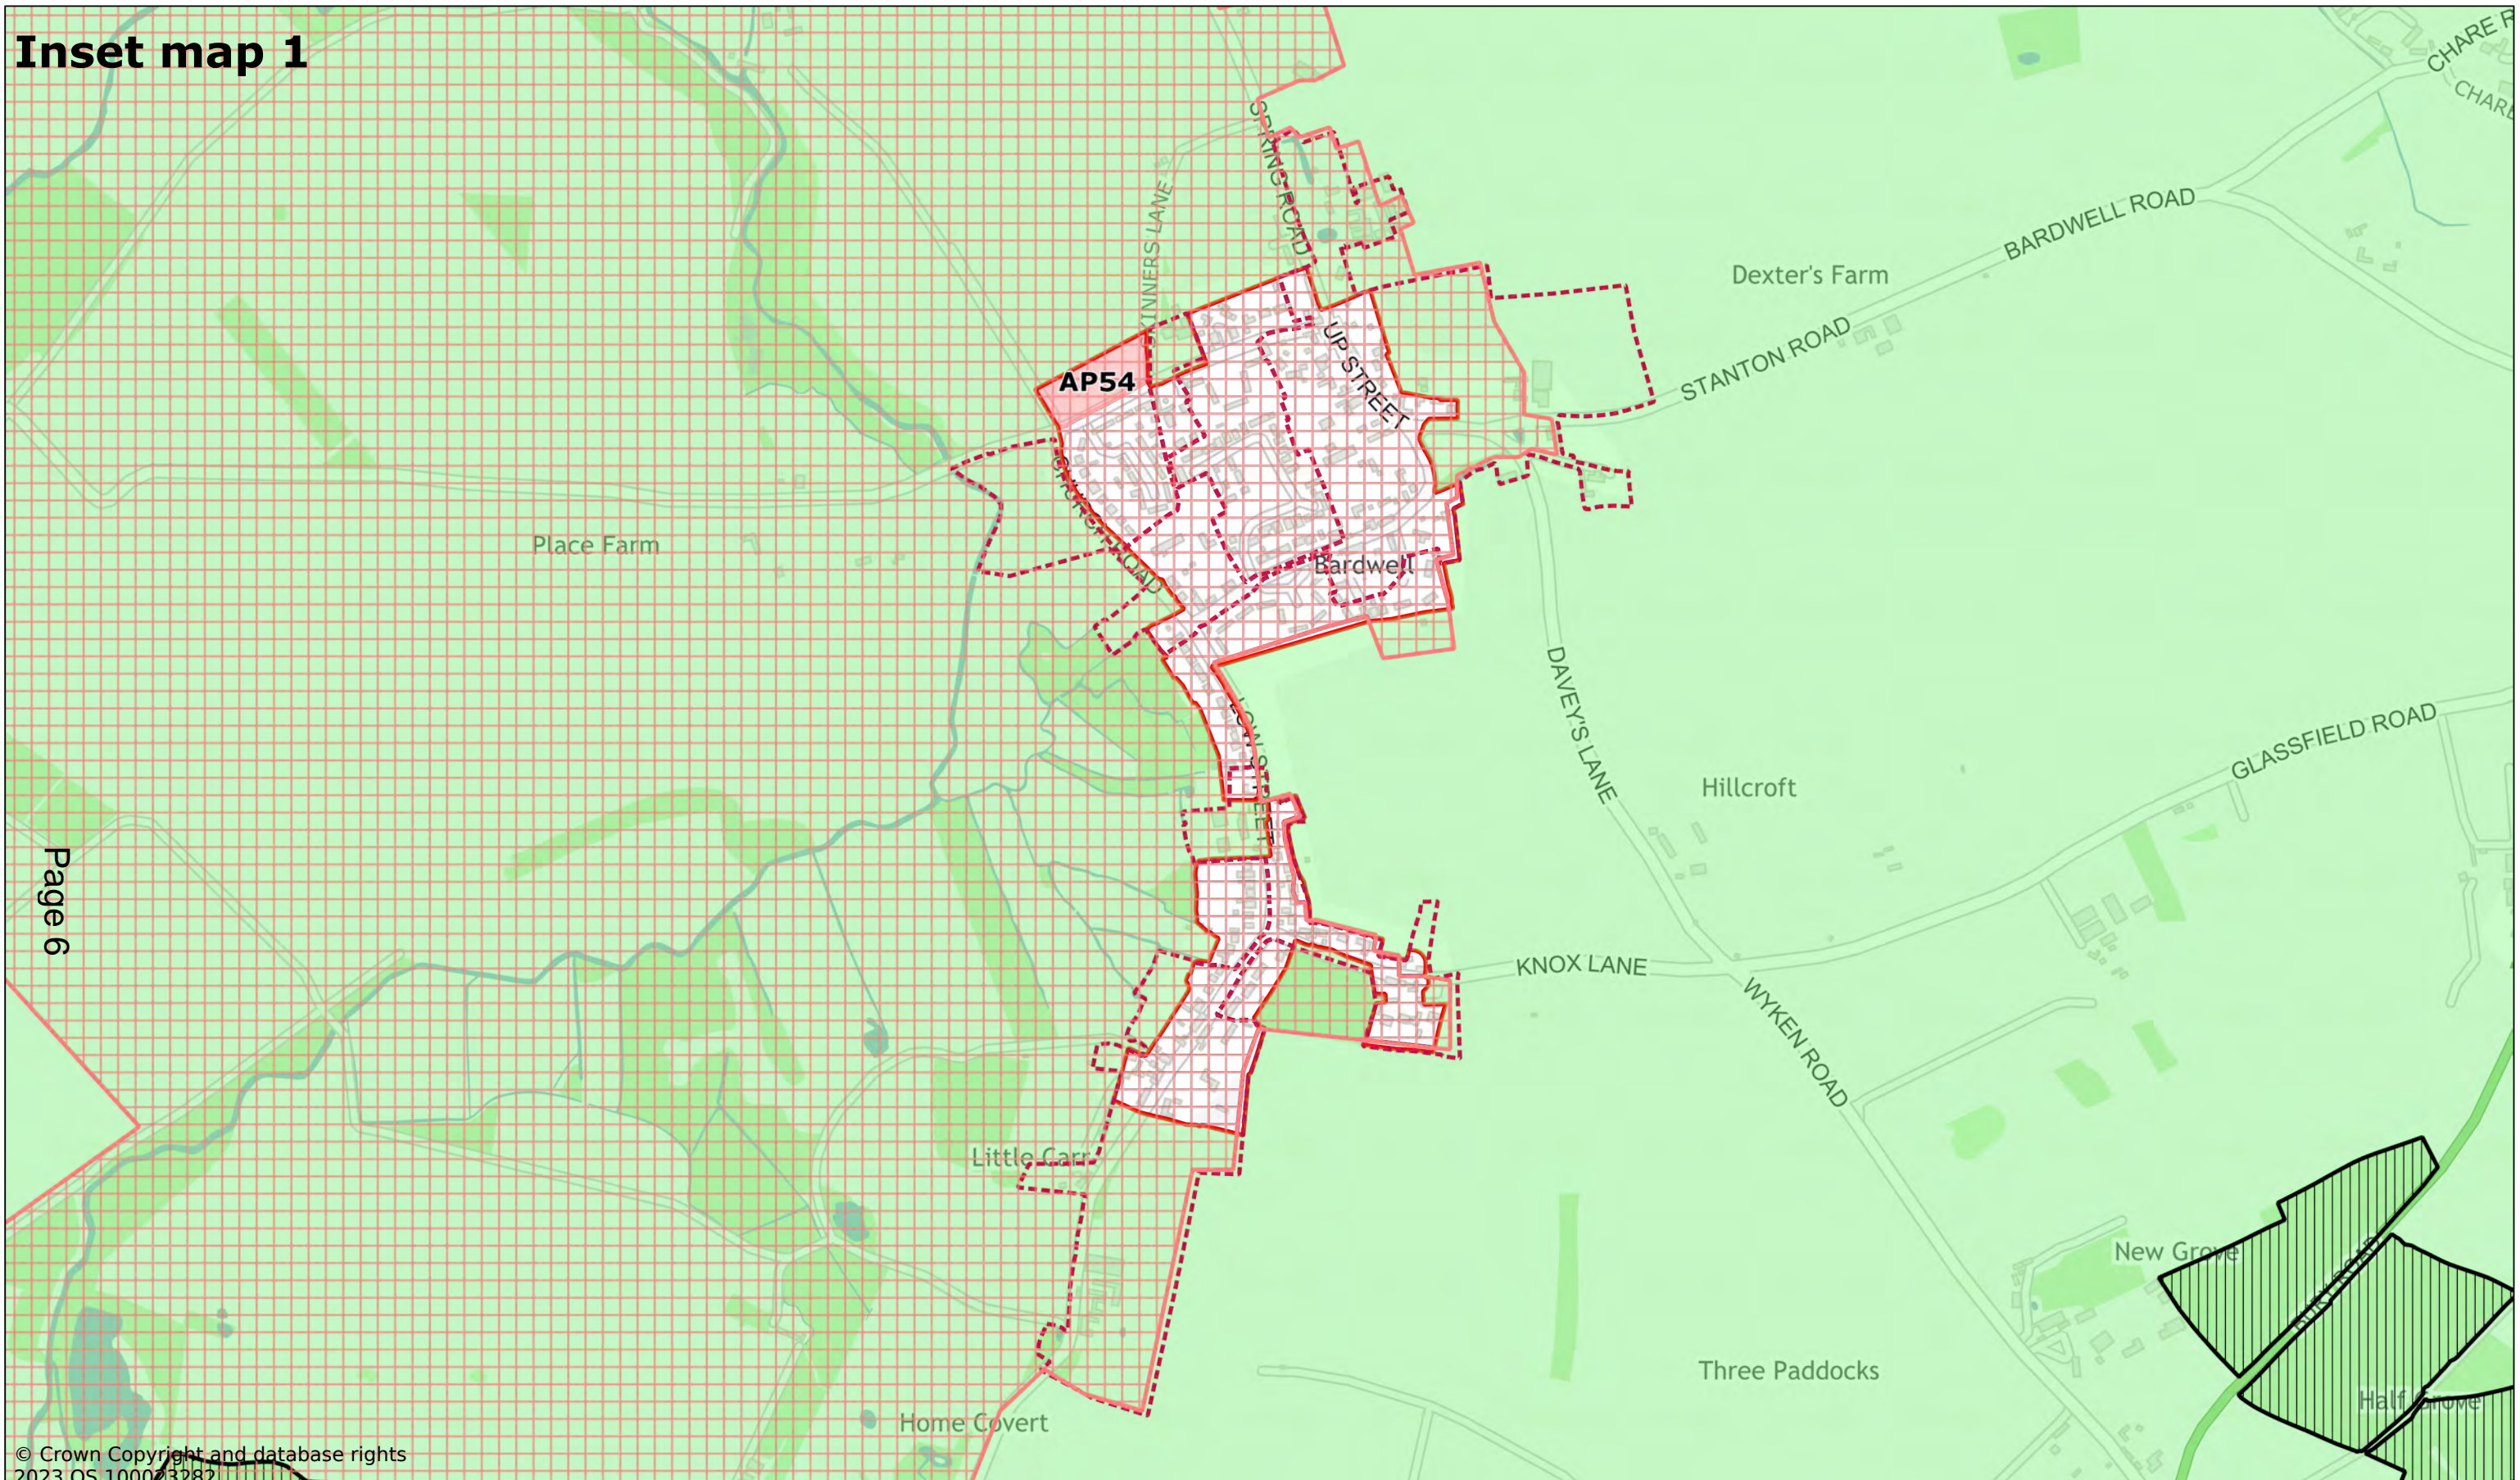

Inset map 1

Page 6

© Crown Copyright and database rights
2023 OS 100023282

Bardwell

Scale: 1:8000

Printed on 2023-11-22 11:47:32

by kcooper@SEBC_DOMAIN

© Crown Copyright and database rights 2023 OS 100023282.

West Suffolk House
Western Way
Bury St Edmunds
IP33 3YU
01284 763233
www.westsuffolk.gov.uk