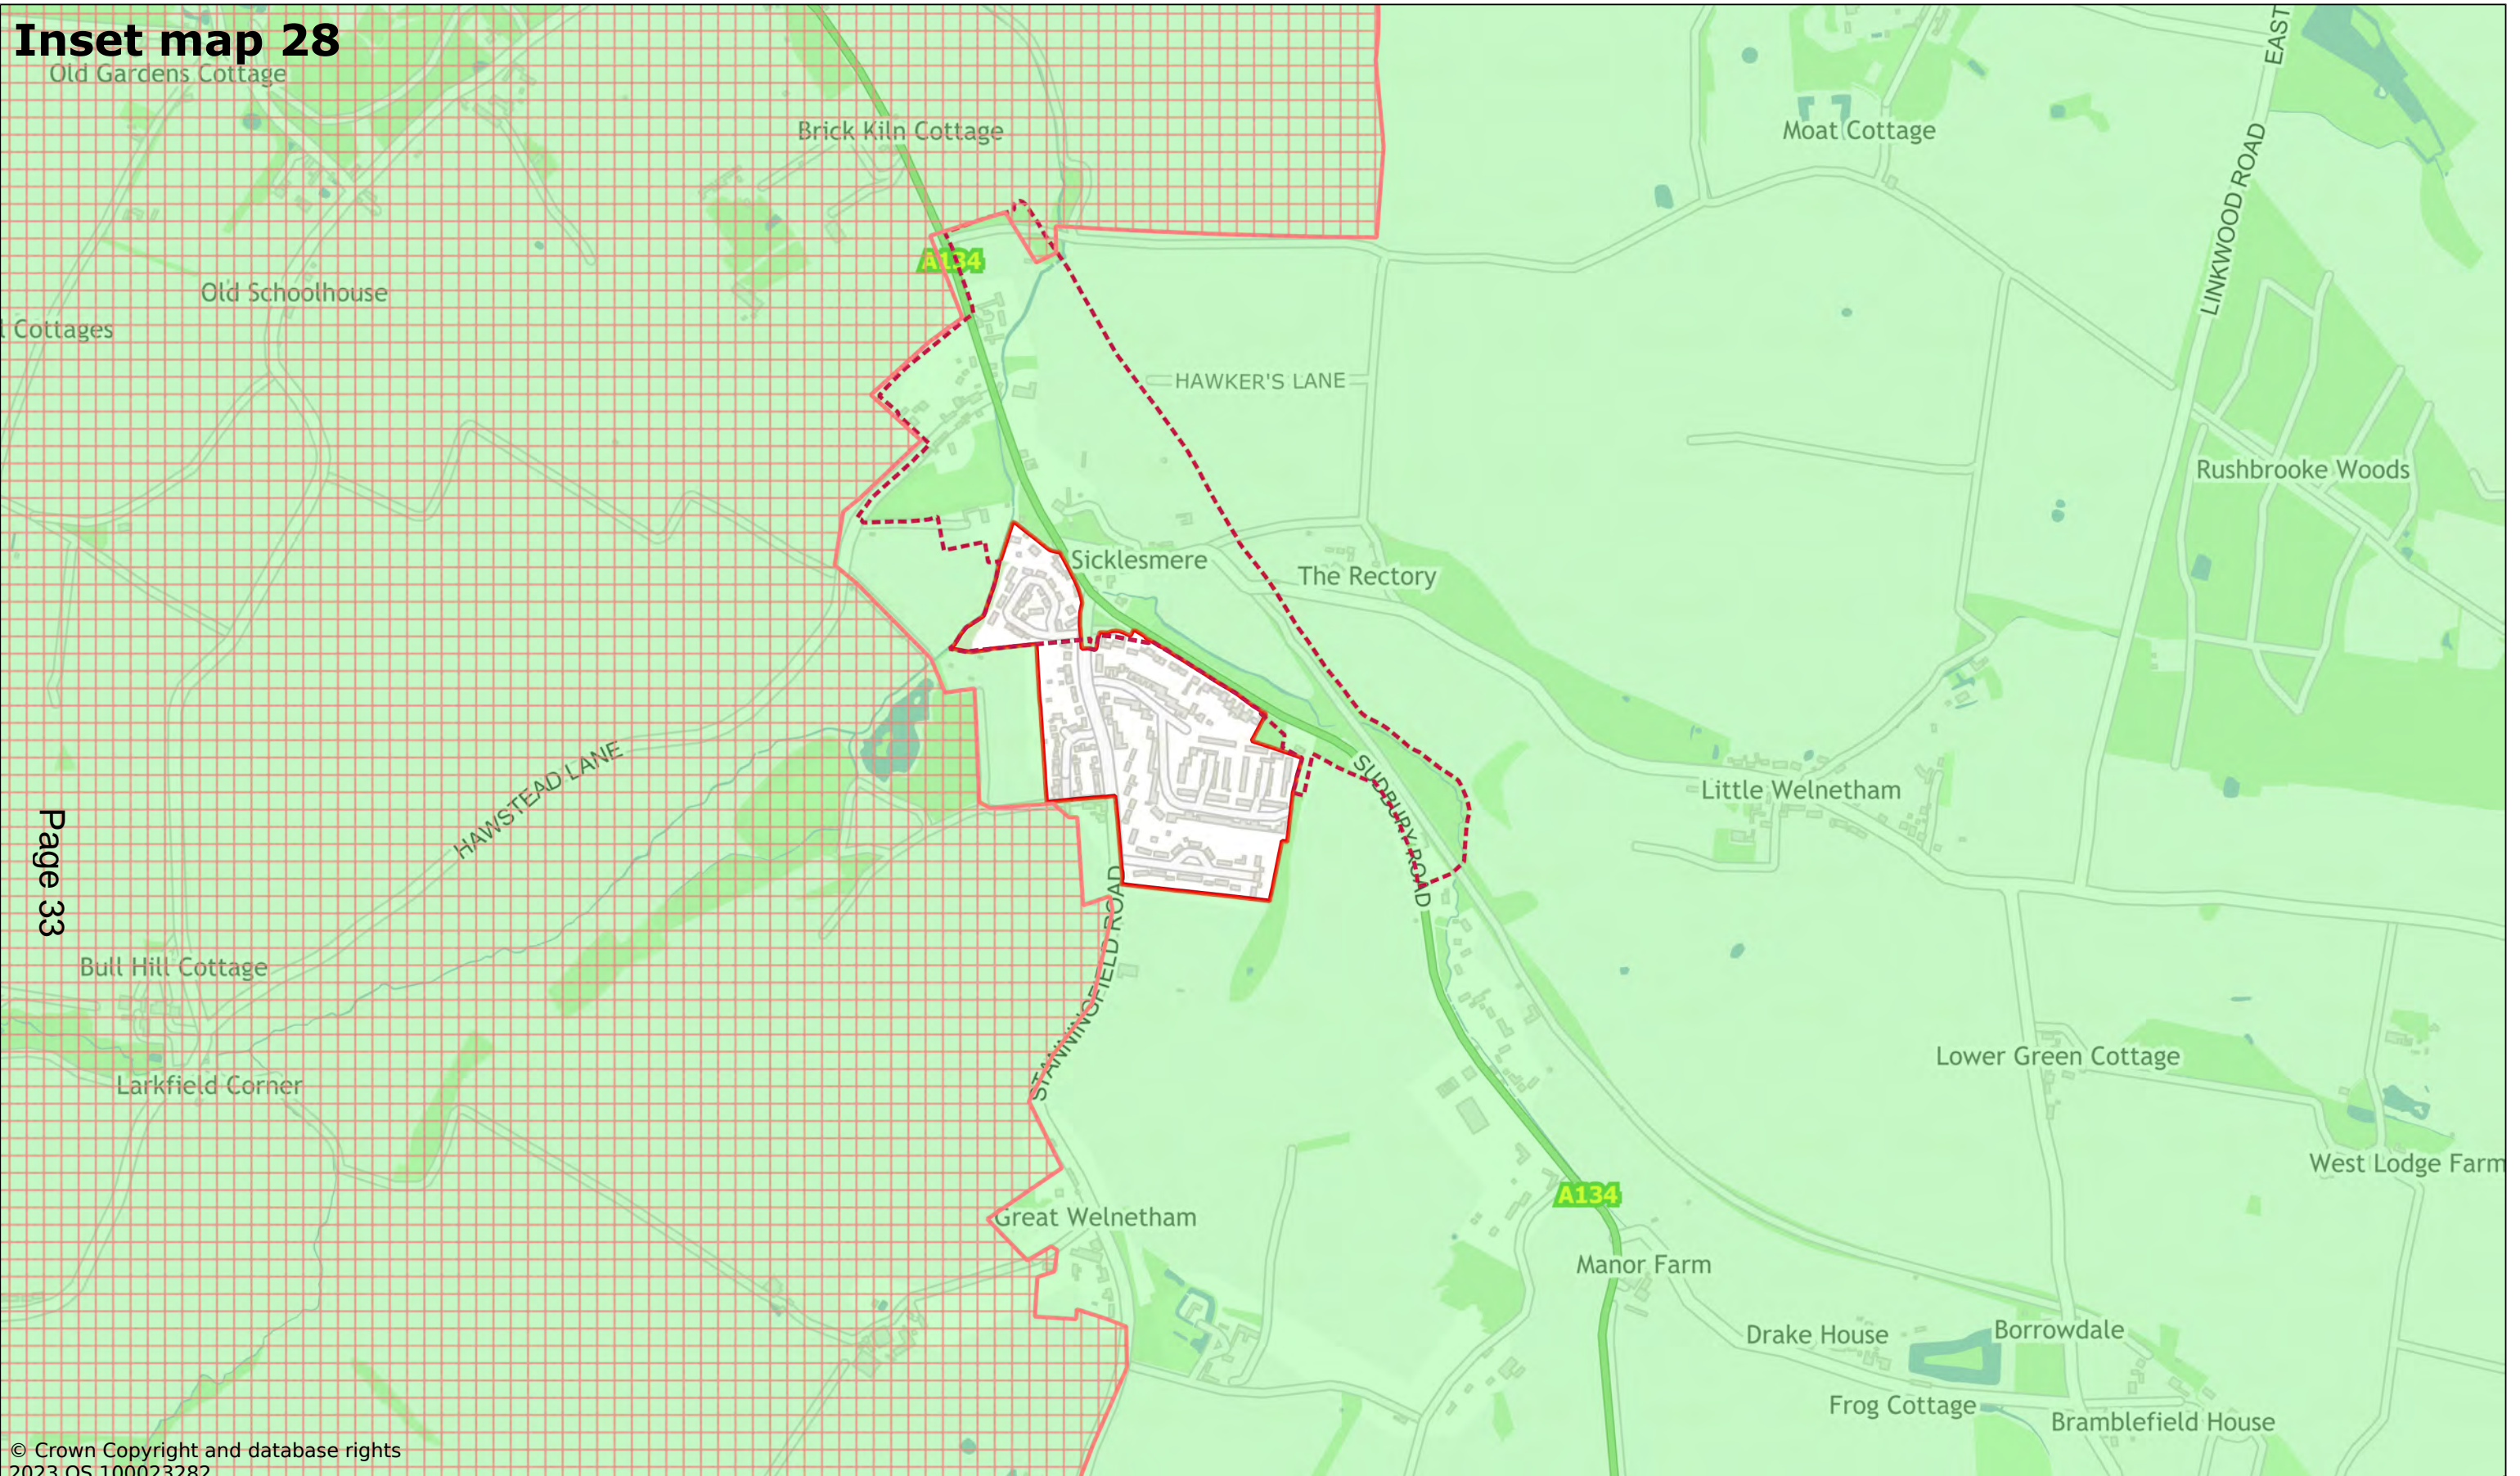

Inset map 28

Old Gardens Cottage

Page 33

© Crown Copyright and database rights
2023 OS 100023282

Great and Little Whelnetham

Scale: 1:10000

Printed on 2023-11-24 11:34:41

by kcooper@SEBC_DOMAIN

© Crown Copyright and database rights 2023 OS 100023282.

West Suffolk
Council

Page 33 of 80

West Suffolk House
Western Way
Bury St Edmunds
IP33 3YU
01284 763233
www.westsuffolk.gov.uk