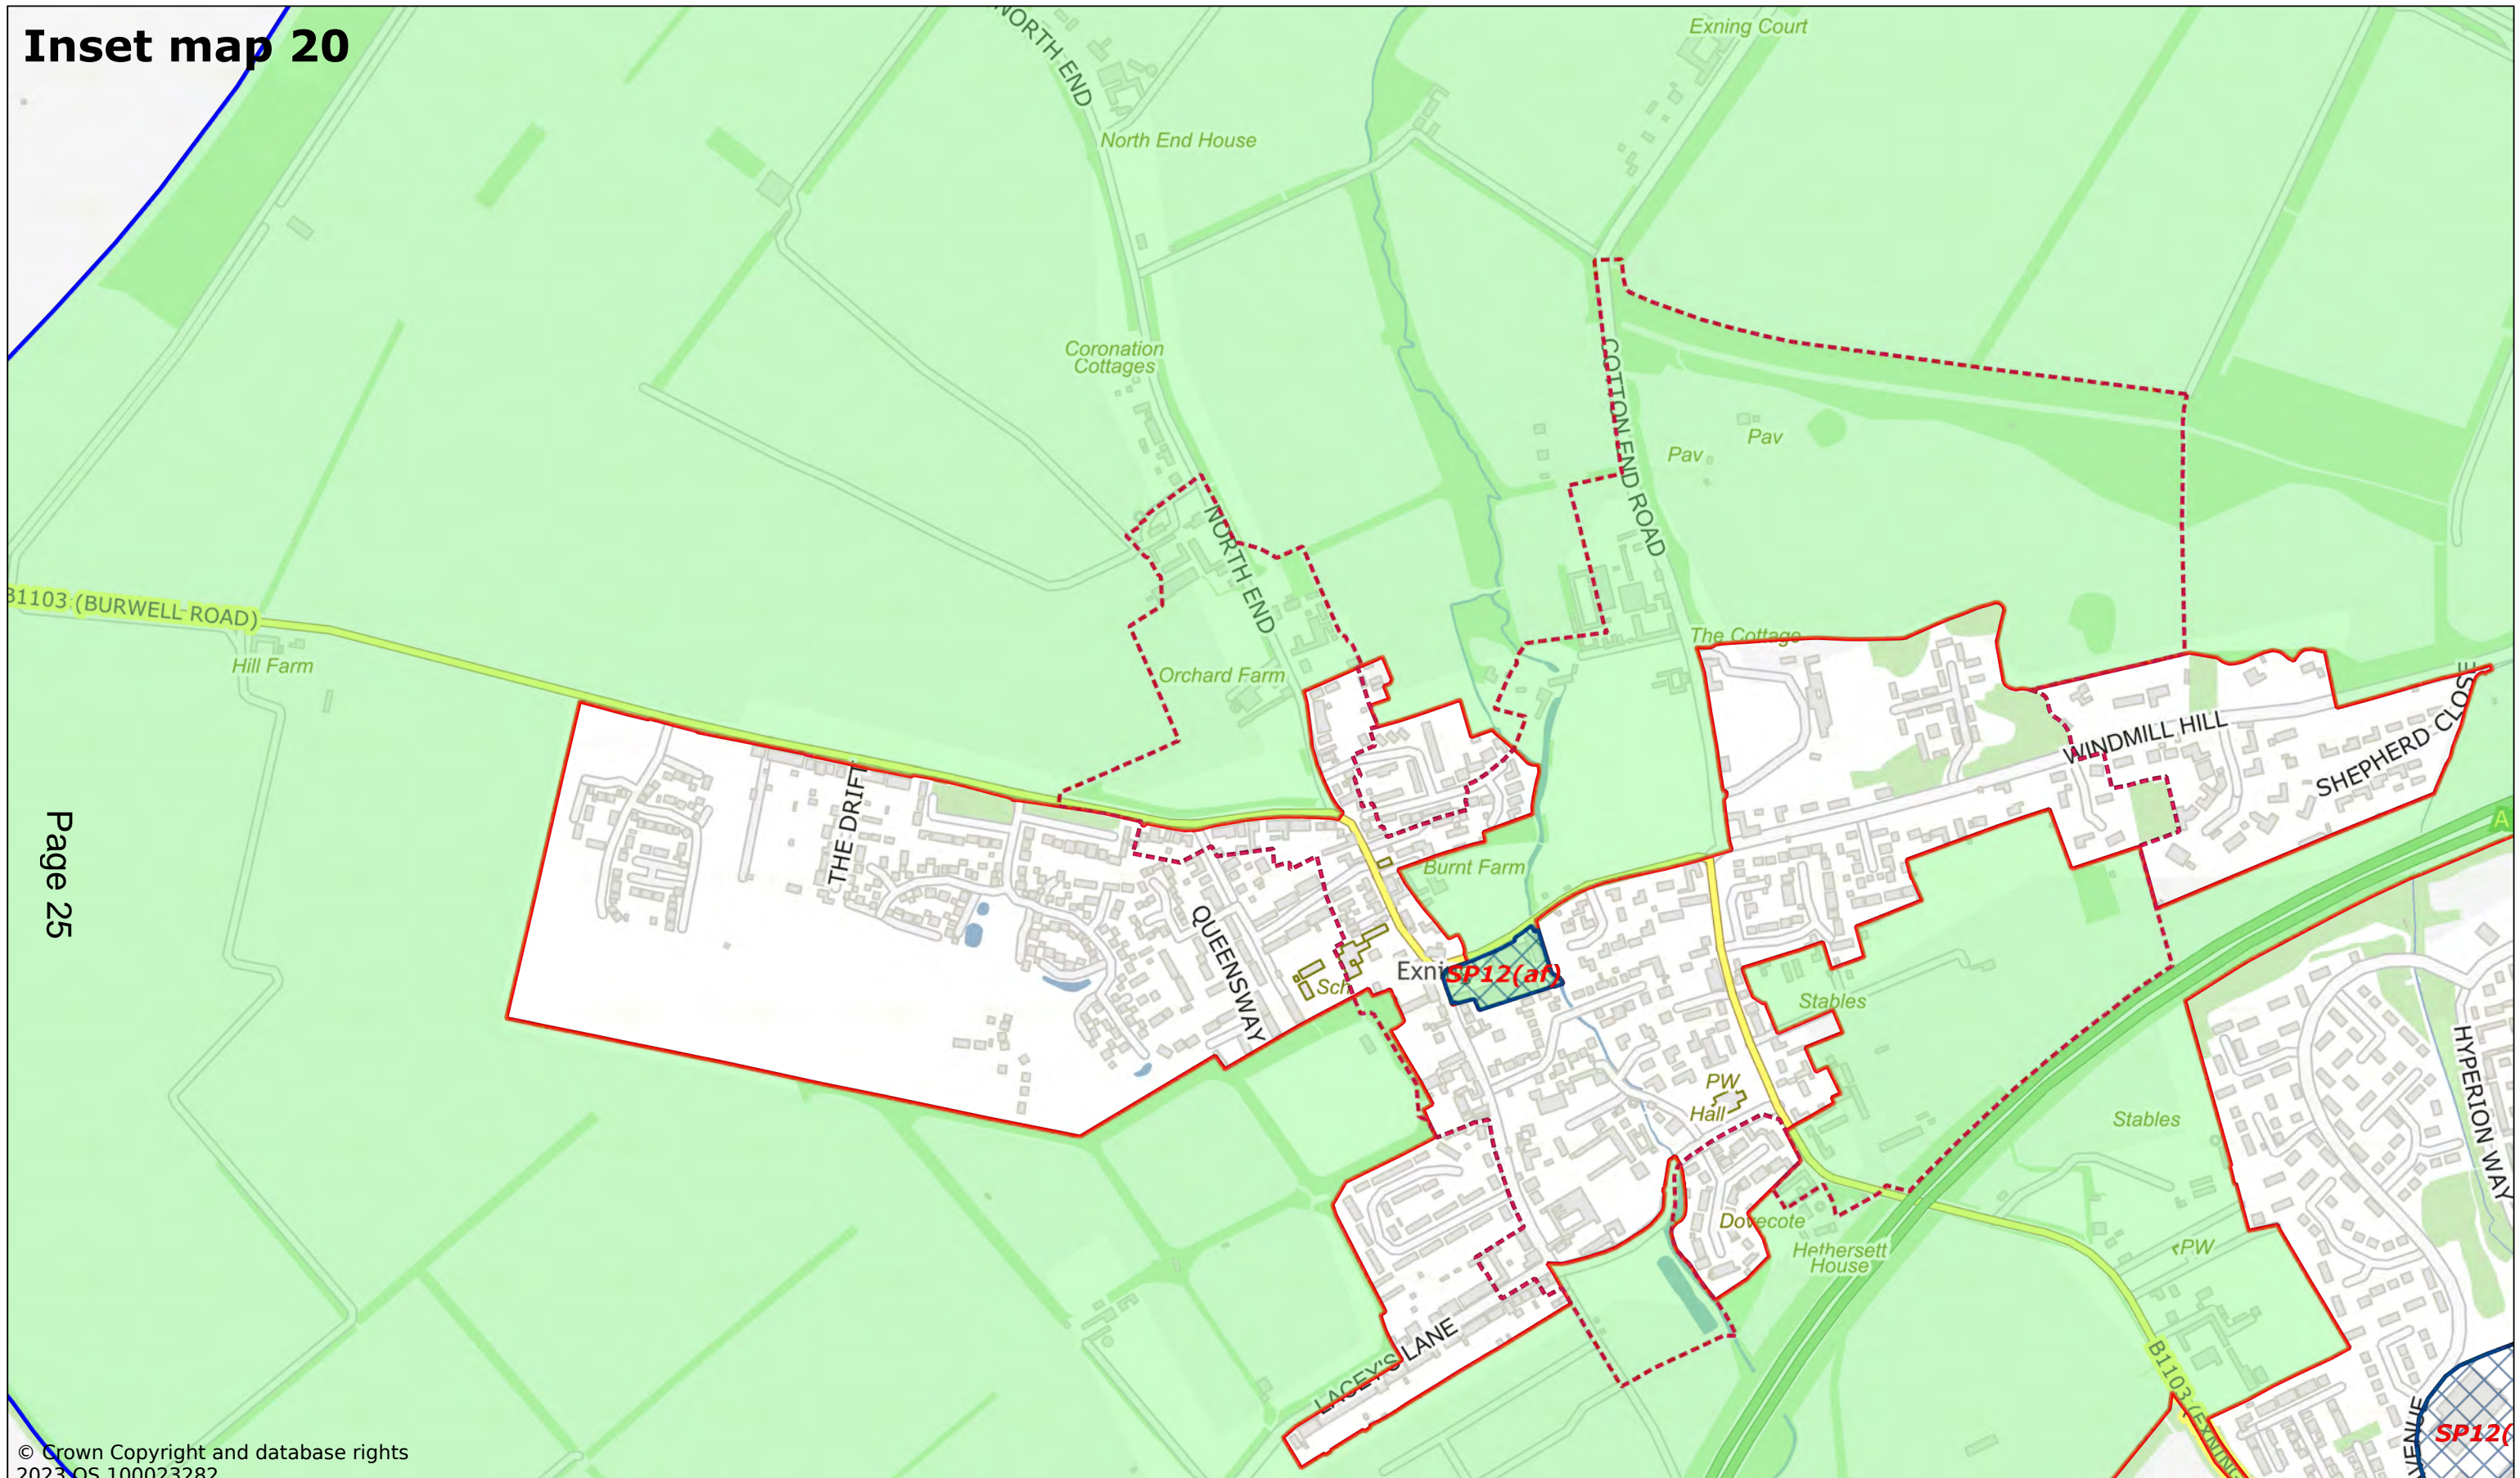

Inset map 20

Page 25

© Crown Copyright and database rights 2023 OS 100023282

Exning

Scale: 1:7000

Printed on 2023-12-06 12:22:57

by dbugg@SEBC_DOMAIN

© Crown Copyright and database rights 2023 OS 100023282.

West Suffolk House
Western Way
Bury St Edmunds
IP33 3YU
01284 763233
www.westsuffolk.gov.uk