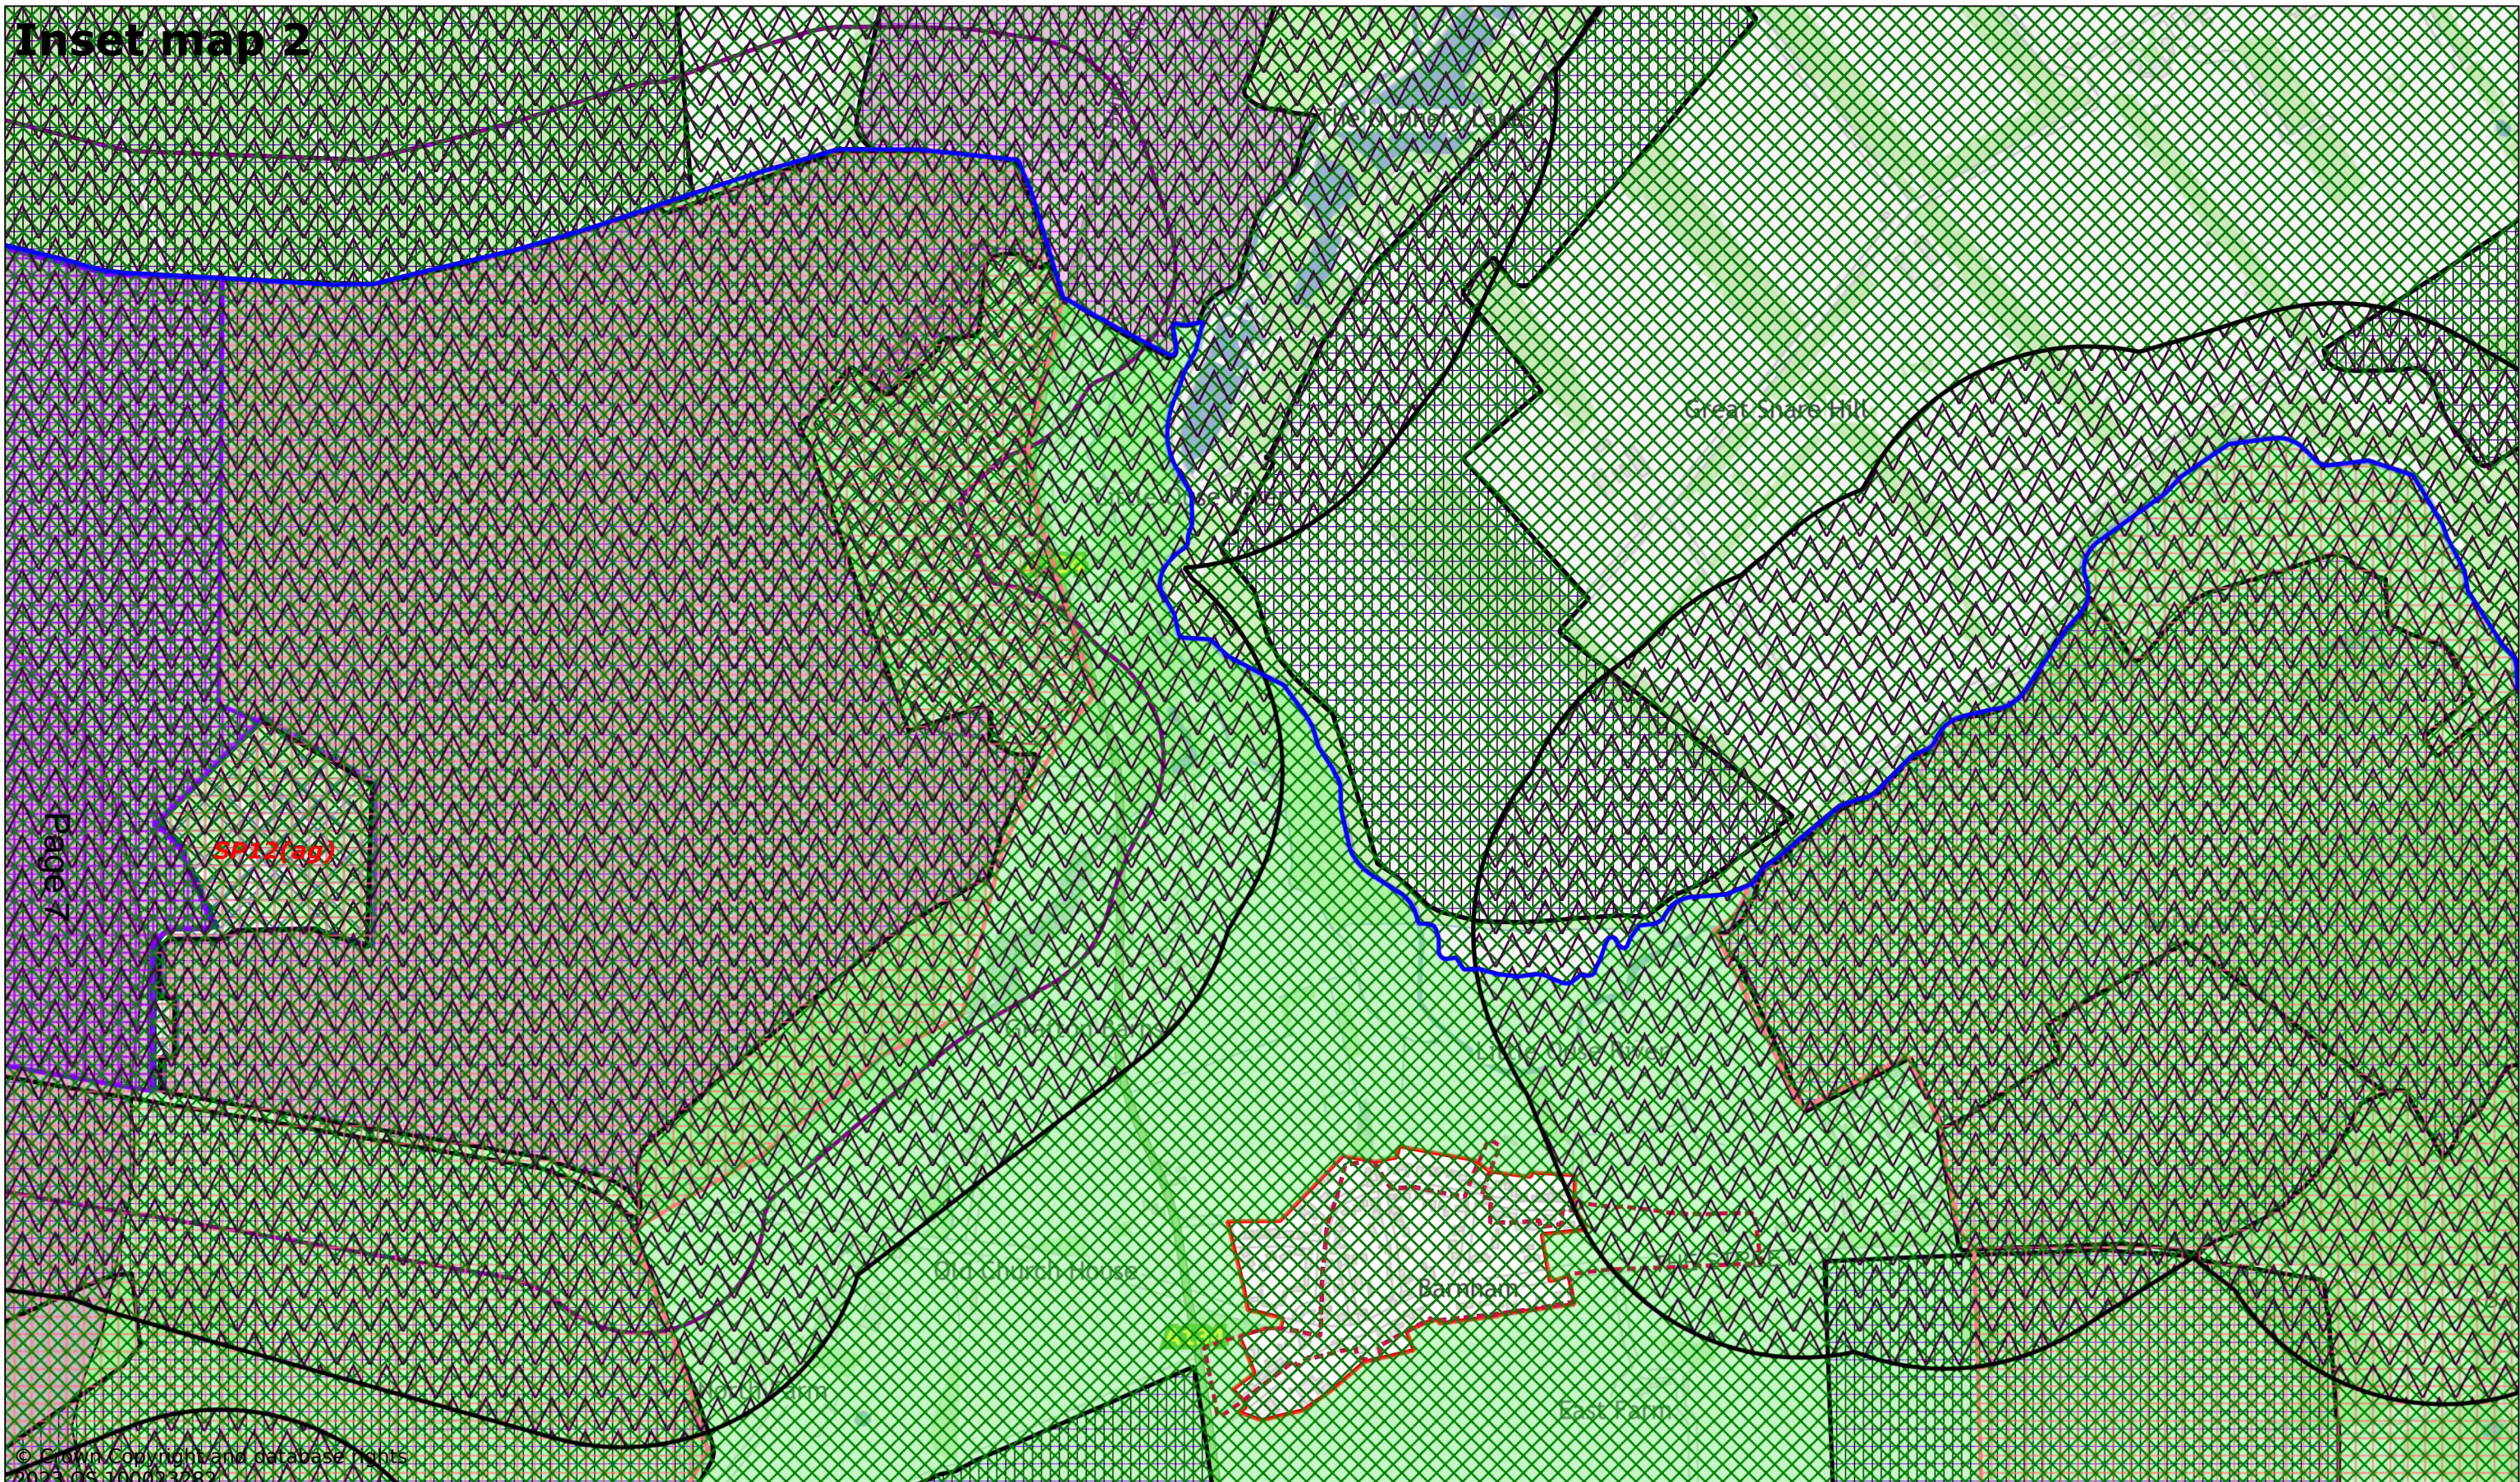

Inset map 2

Page 7

5013(ag)

Barnham

© Crown Copyright and database rights 2023 OS 100023282

Barnham

Scale: 1:10000

Printed on 2023-11-24 09:54:41

by kcooper@SEBC_DOMAIN

© Crown Copyright and database rights 2023 OS 100023282.

West Suffolk House
Western Way
Bury St Edmunds
IP33 3YU
01284 763233
www.westsuffolk.gov.uk