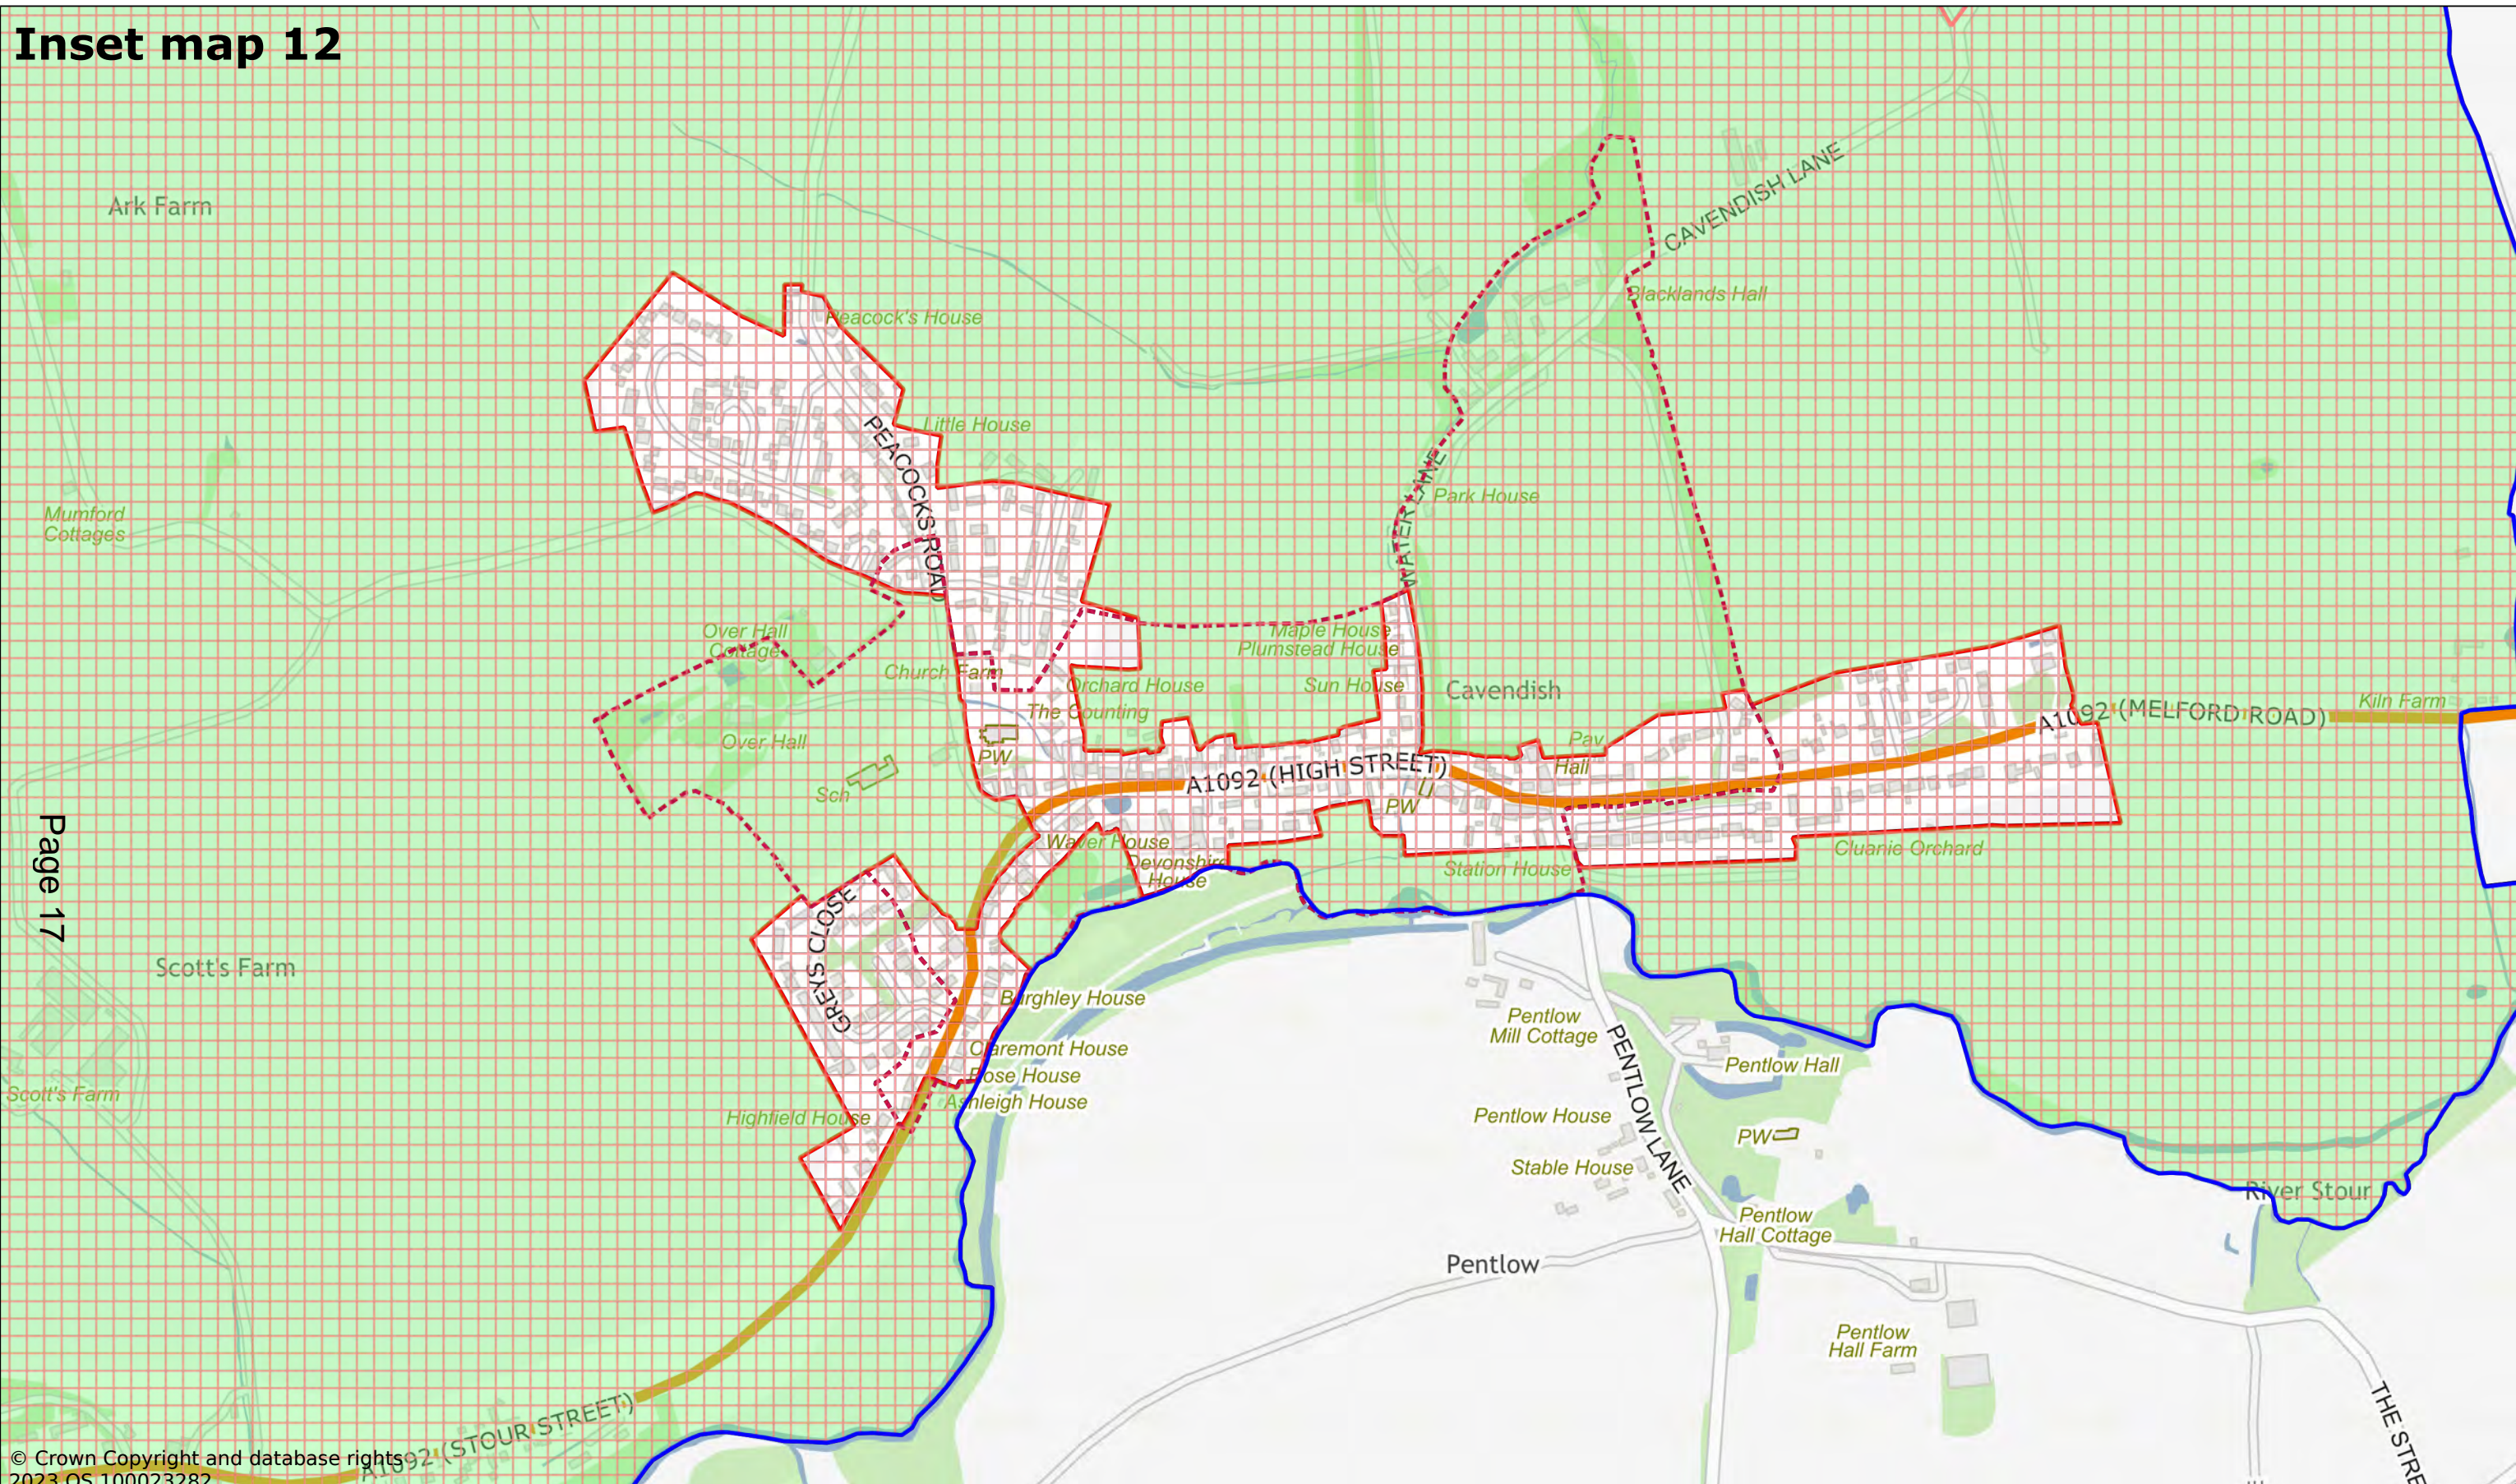

Inset map 12

Page 17

© Crown Copyright and database rights 2023 OS 100023282

Cavendish

Scale: 1:6000

Printed on 2023-11-22 13:38:45

by kcooper@SEBC_DOMAIN

© Crown Copyright and database rights 2023 OS 100023282.

West Suffolk House
Western Way
Bury St Edmunds
IP33 3YU
01284 763233
www.westsuffolk.gov.uk