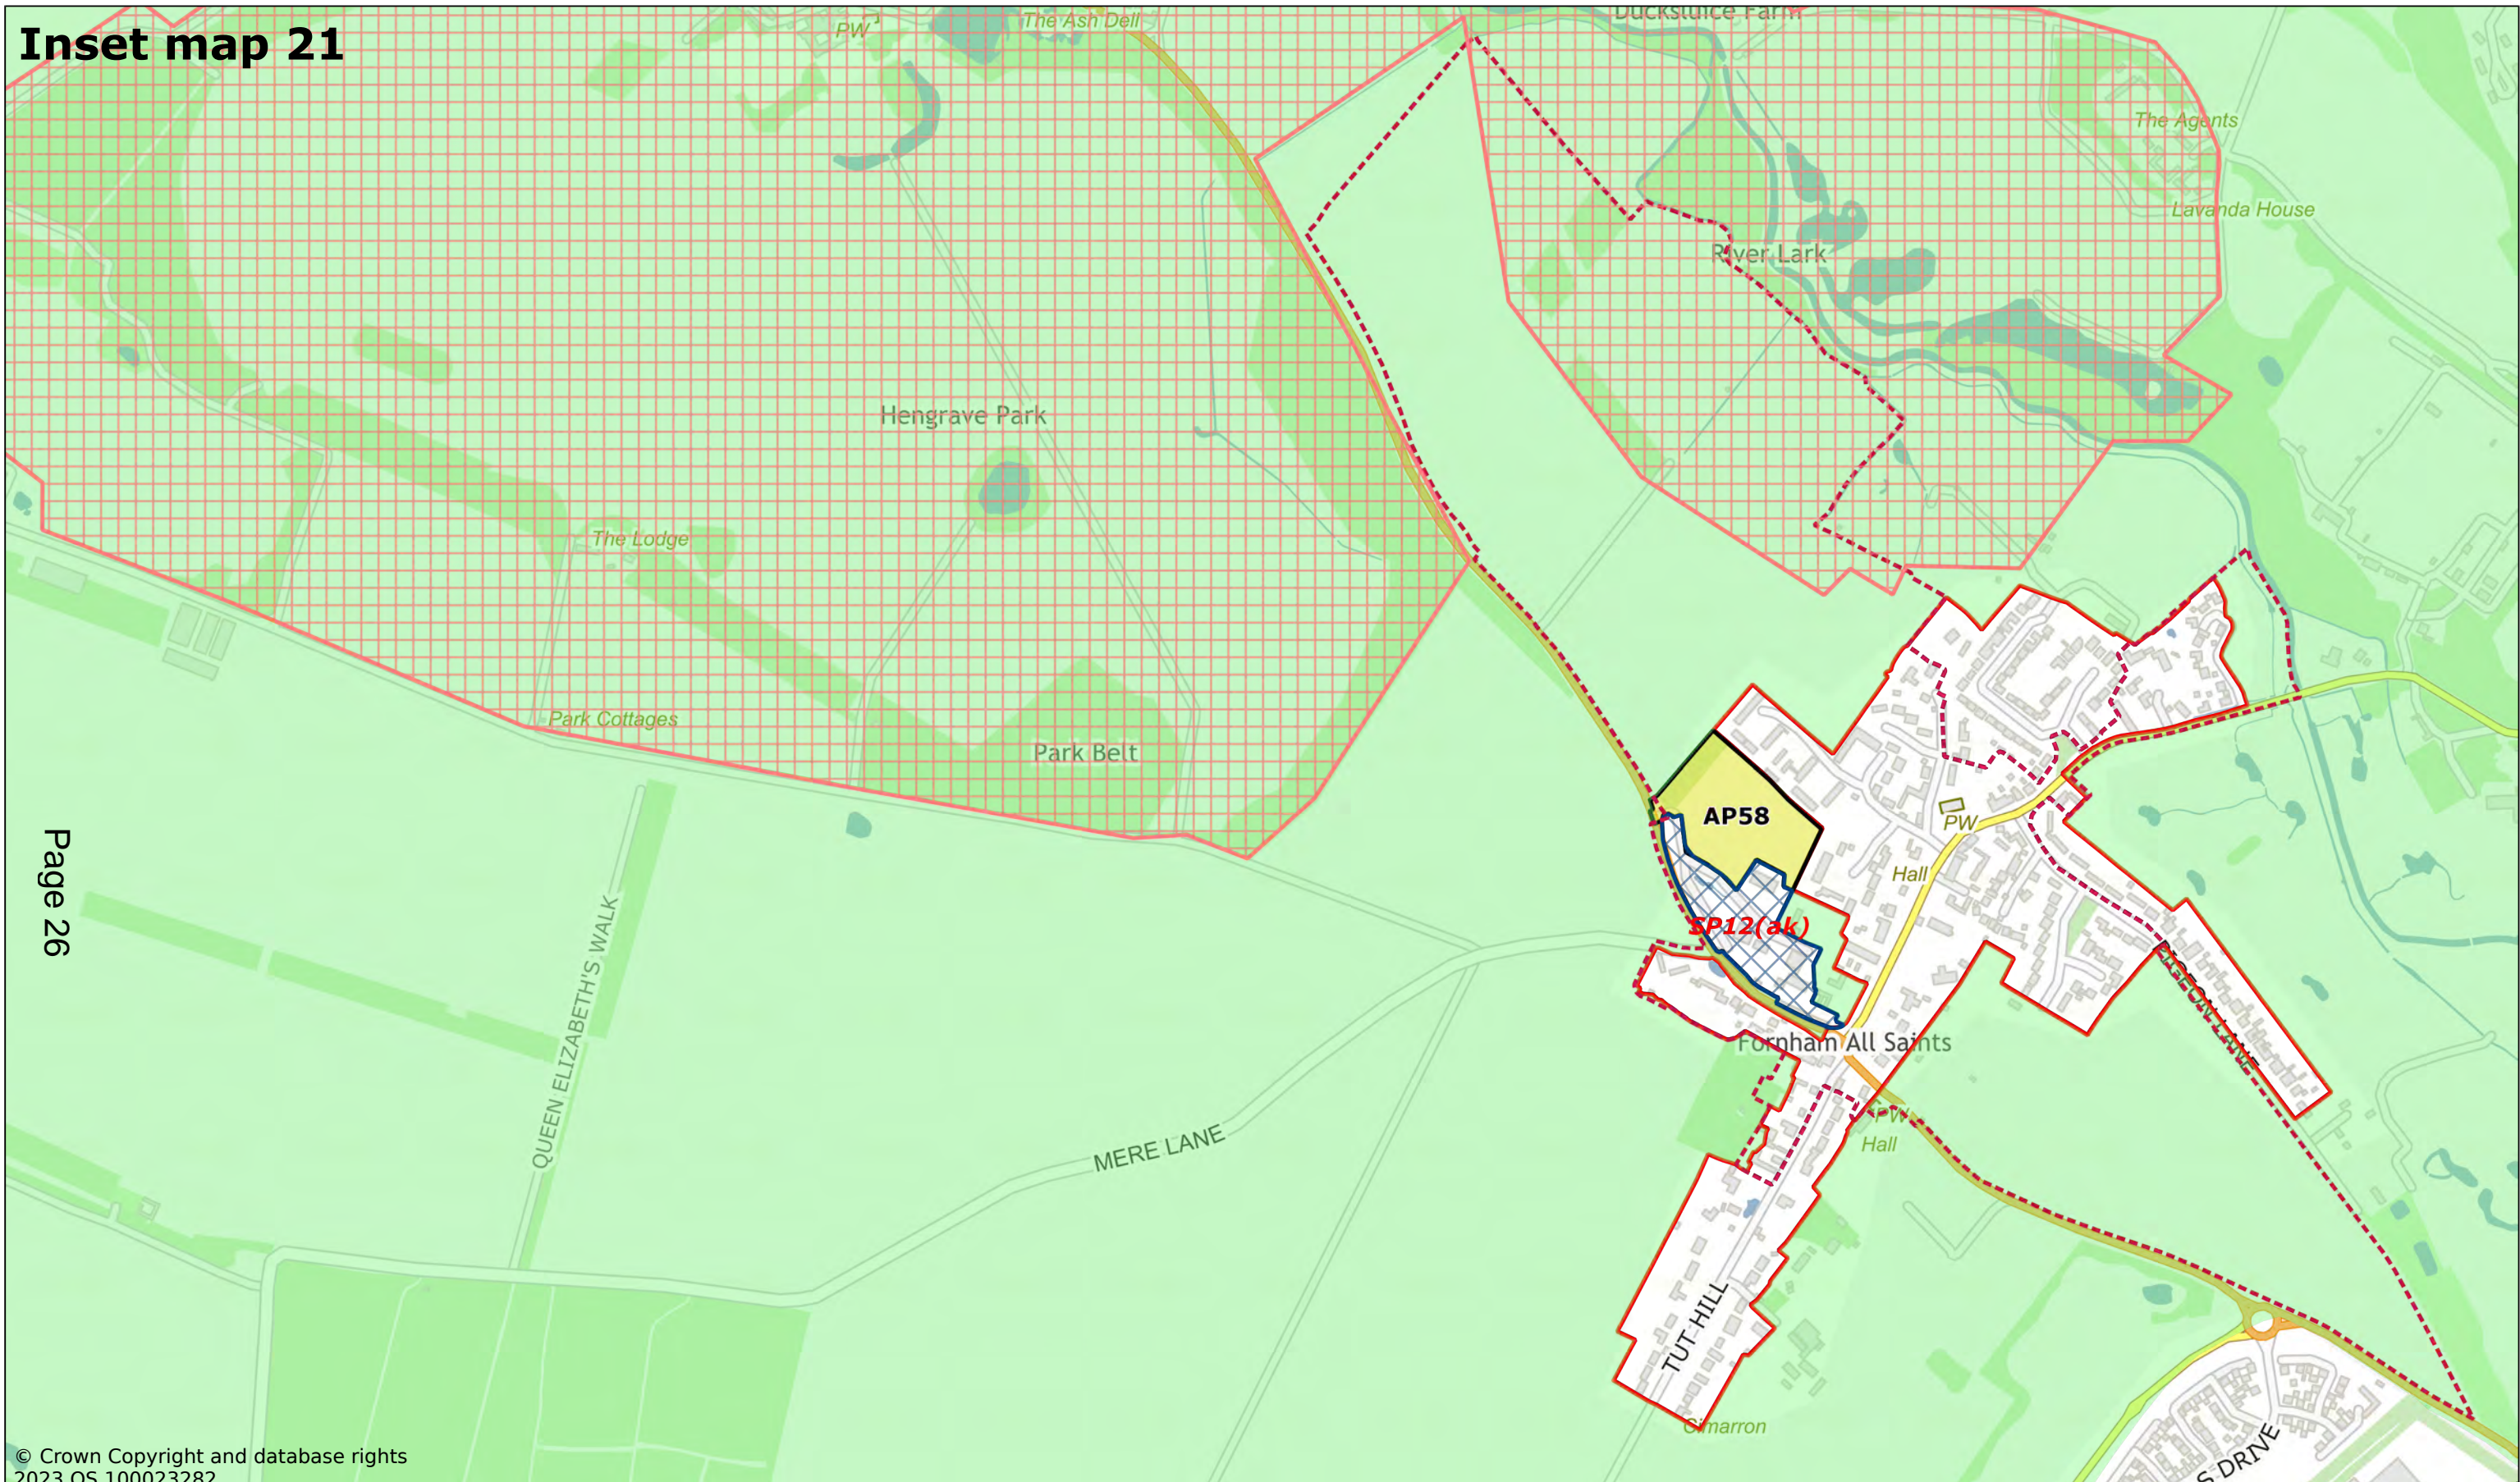

Inset map 21

Page 26

© Crown Copyright and database rights 2023 OS 100023282

Fornham All Saints

Scale: 1:7500

Printed on 2023-12-06 10:13:07

by dbugg@SEBC_DOMAIN

© Crown Copyright and database rights 2023 OS 100023282.

West Suffolk House
Western Way
Bury St Edmunds
IP33 3YU
01284 763233
www.westsuffolk.gov.uk