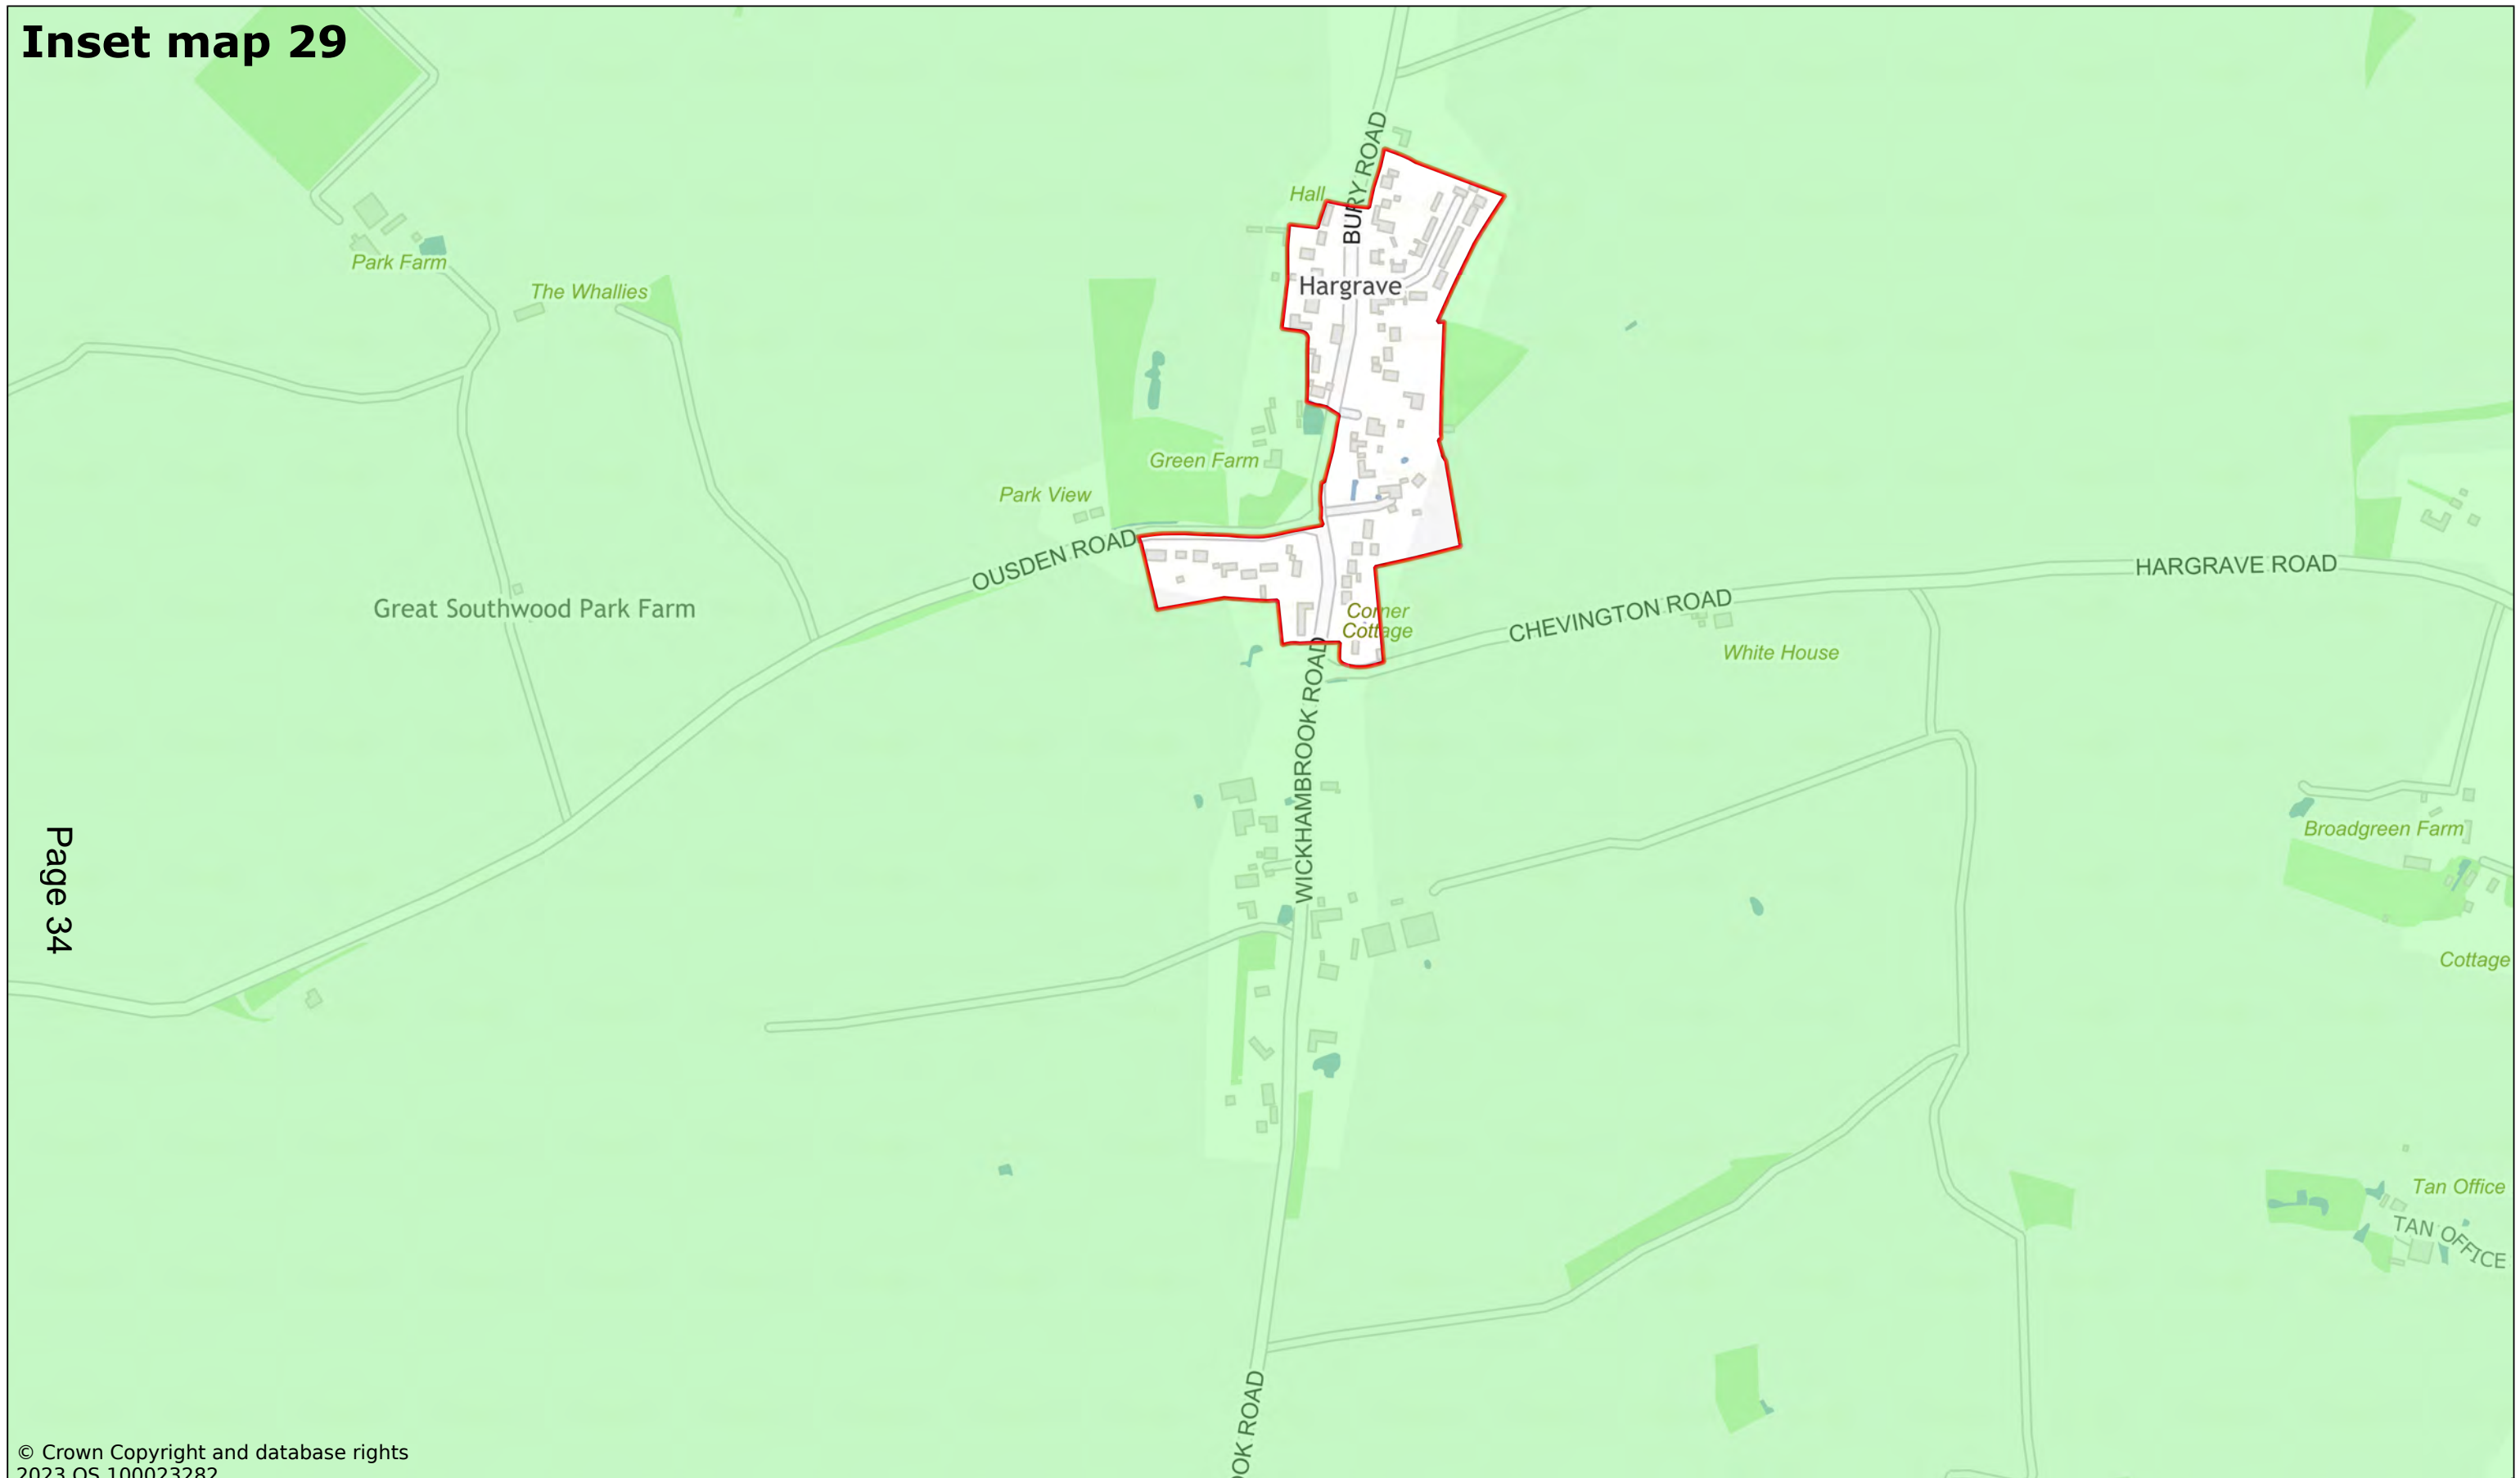

Inset map 29

Page 34

© Crown Copyright and database rights
2023 OS 100023282.

Hargrave

Scale: 1:6000

Printed on 2023-11-22 15:29:32

by kcooper@SEBC_DOMAIN

© Crown Copyright and database rights 2023 OS 100023282.

West Suffolk House
Western Way
Bury St Edmunds
IP33 3YU
01284 763233
www.westsuffolk.gov.uk