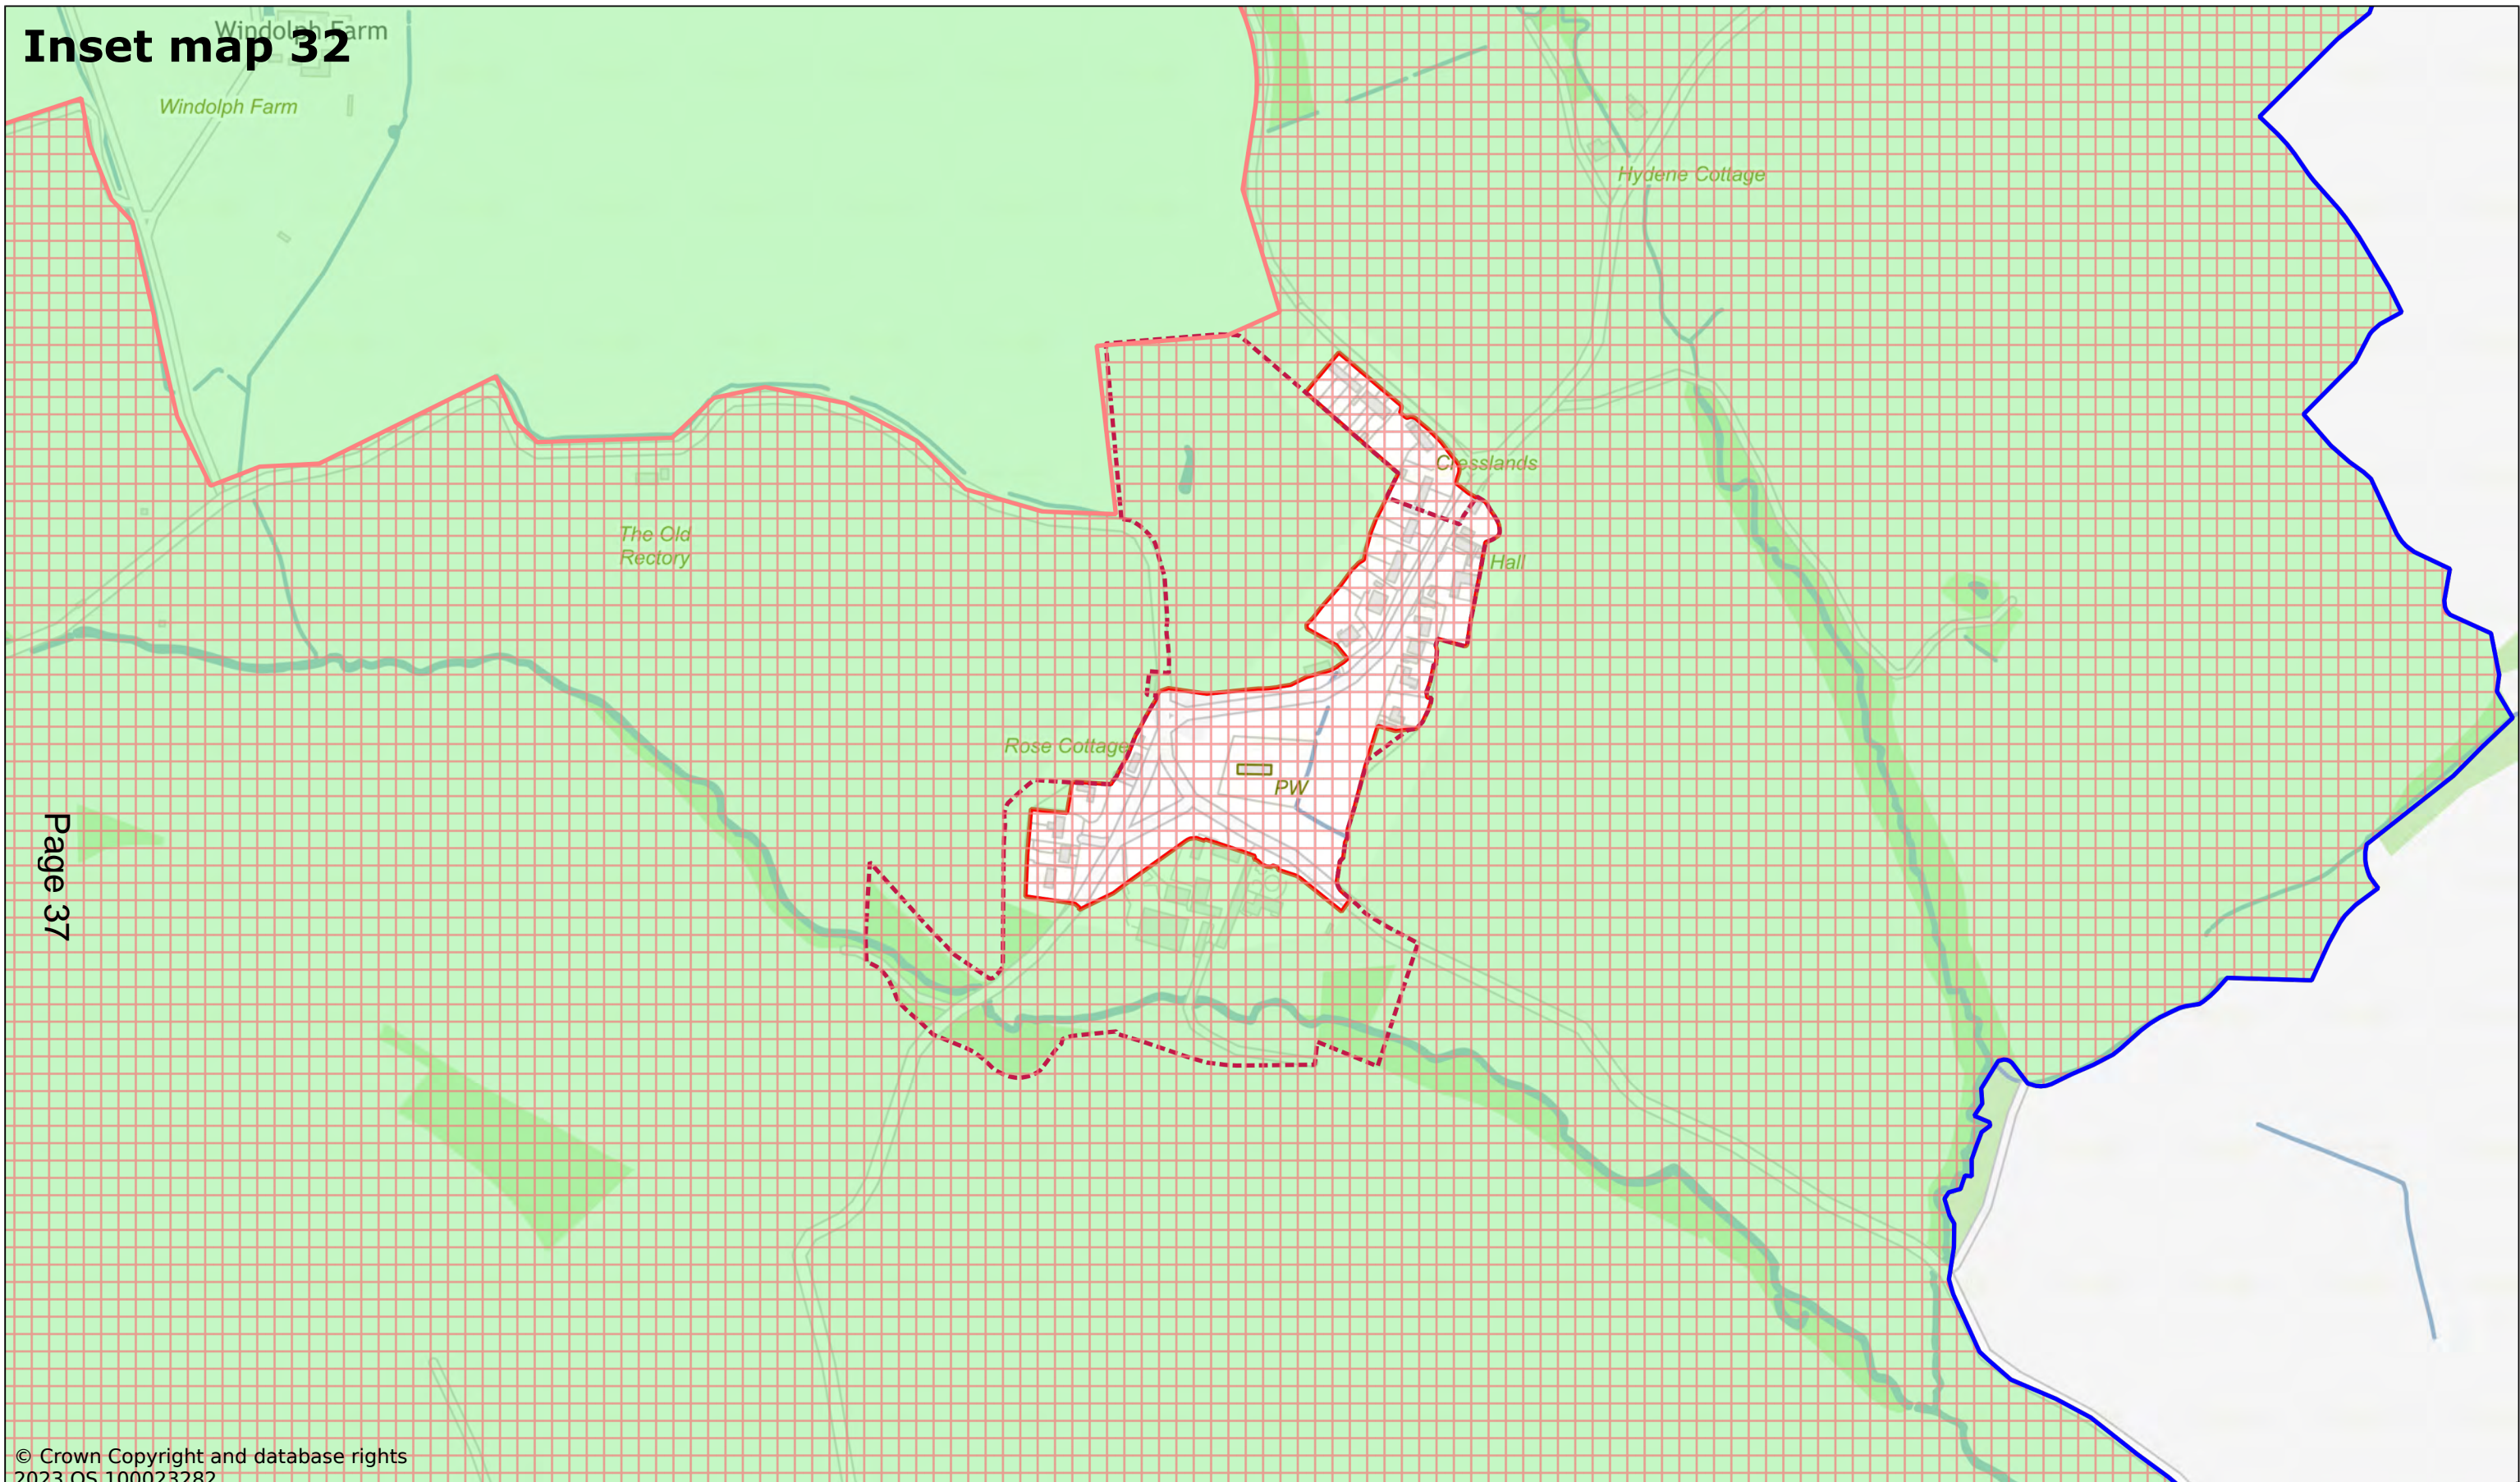

Inset map 32

Page 37

© Crown Copyright and database rights
2023 OS 100023282.

Hawkedon

Scale: 1:5000

Printed on 2023-11-22 15:21:53

by kcooper@SEBC_DOMAIN

© Crown Copyright and database rights 2023 OS 100023282.