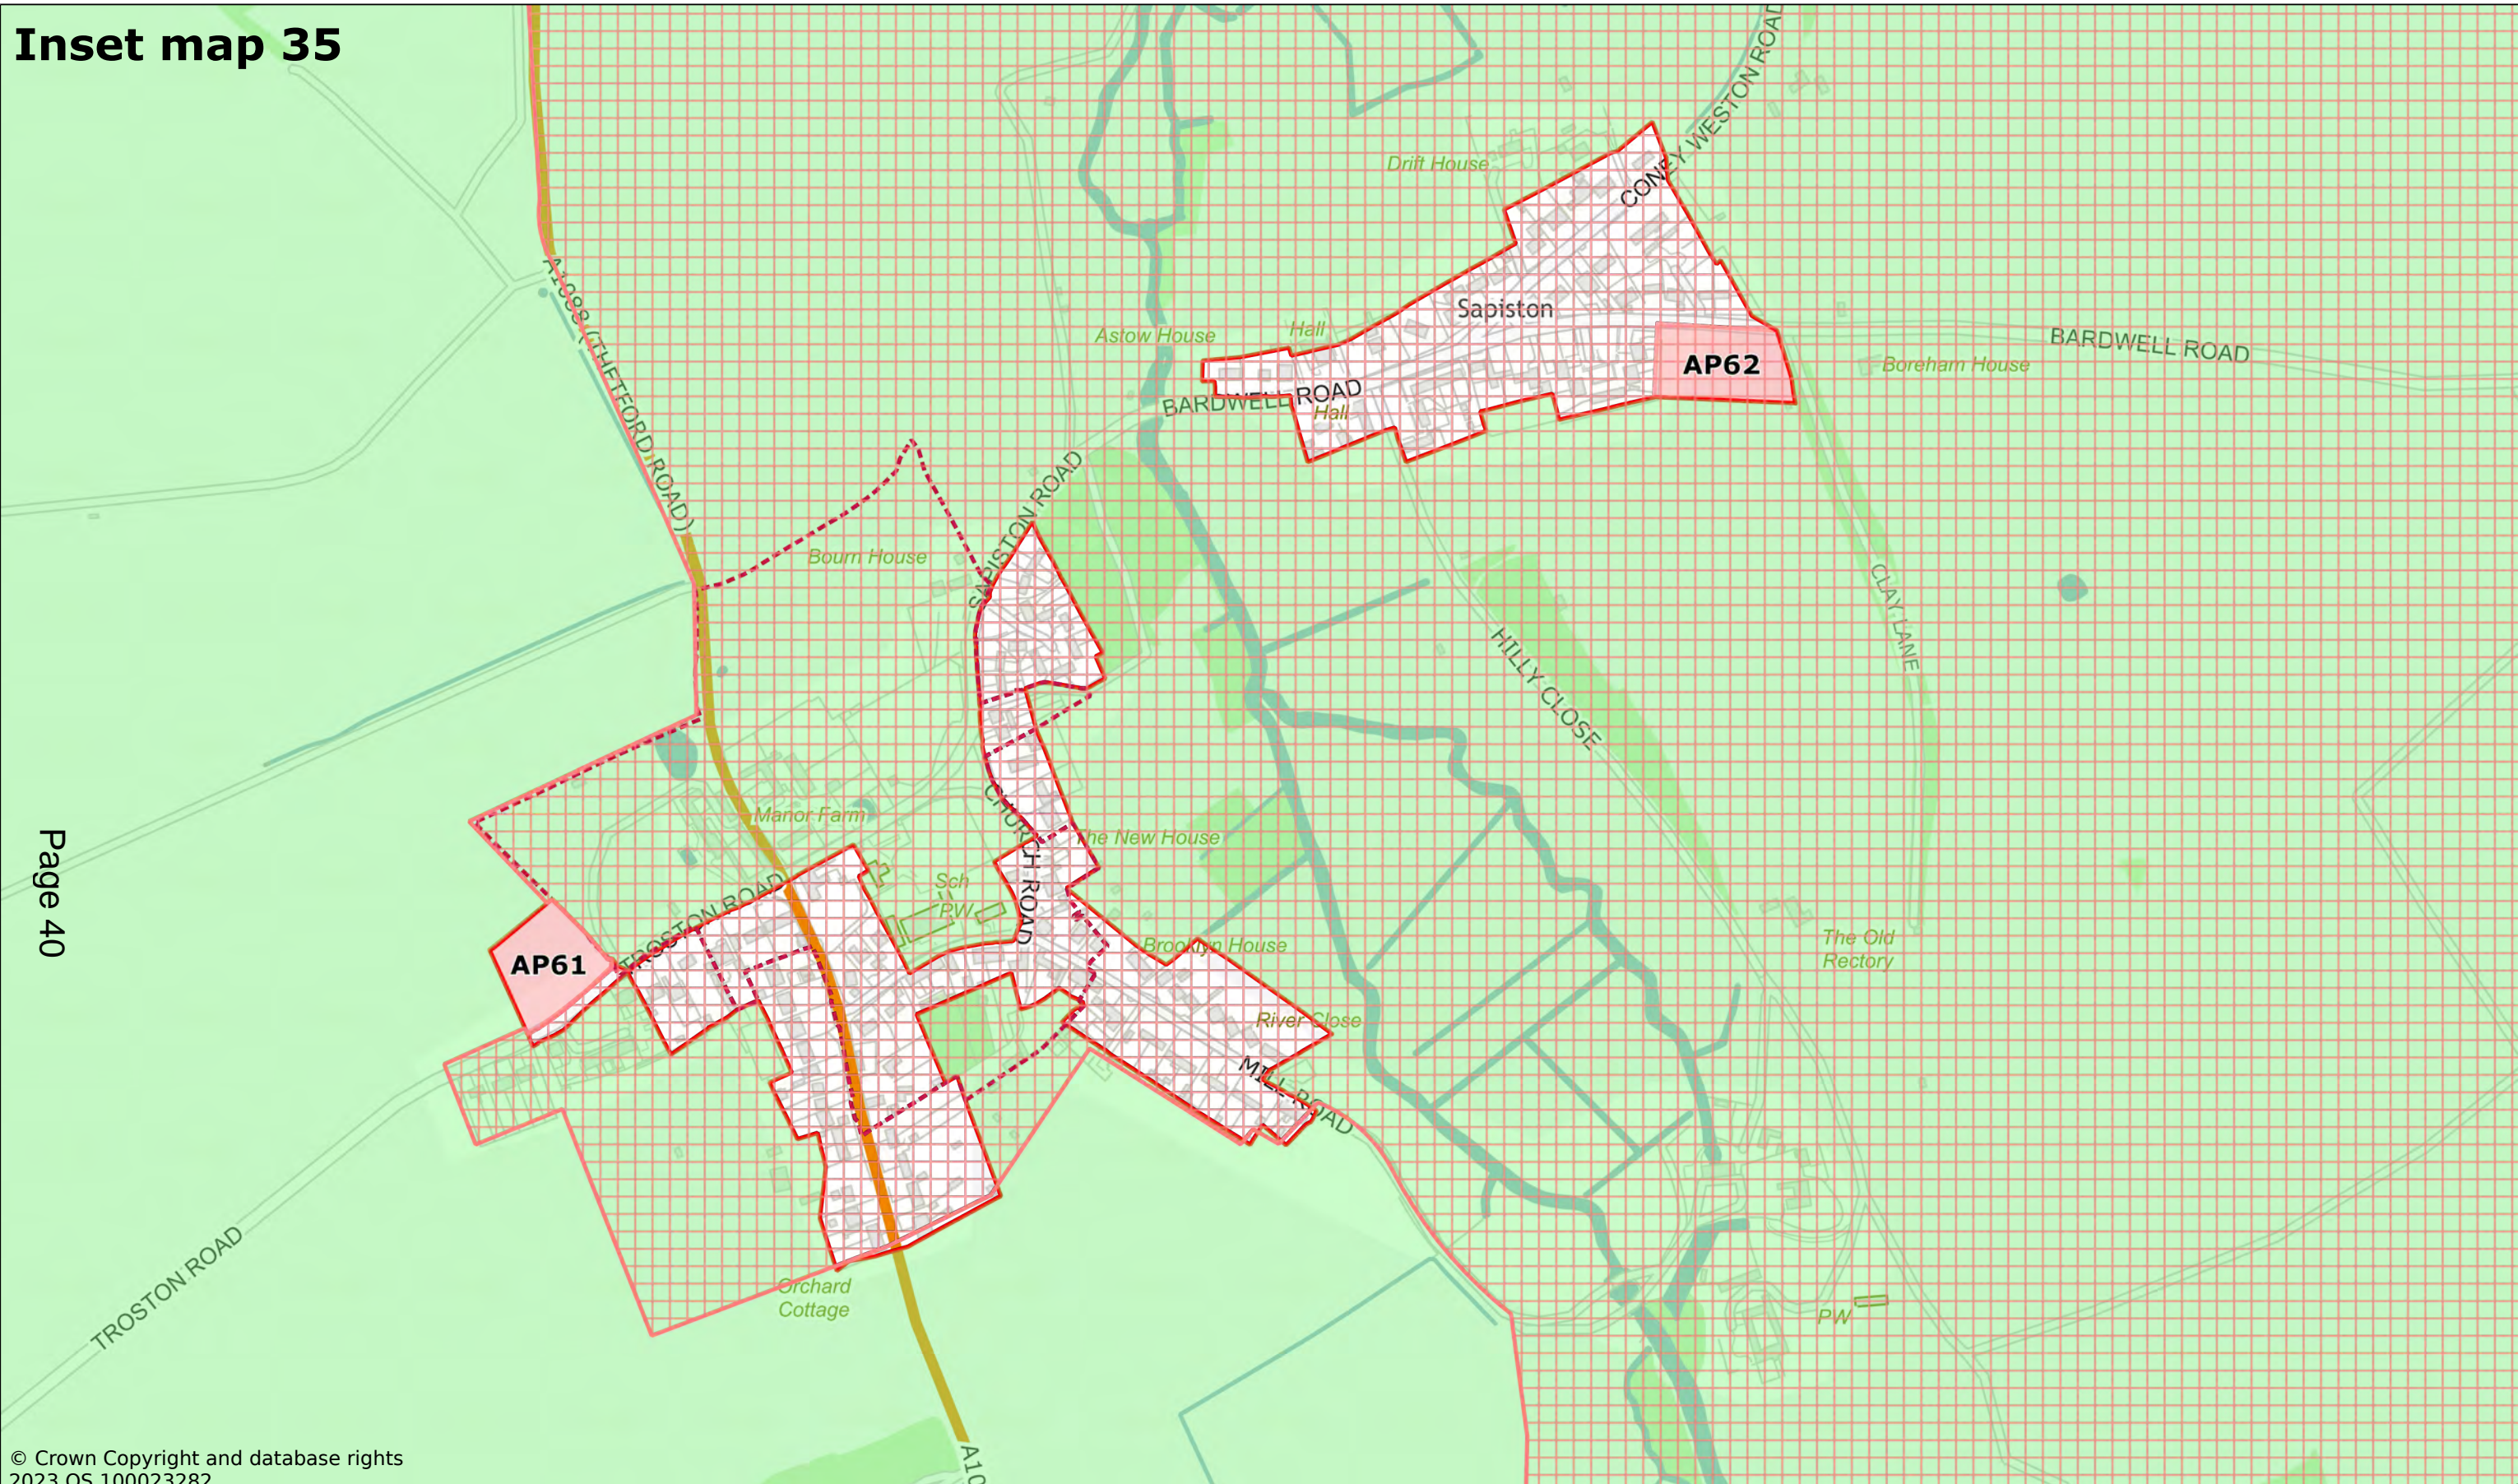

Inset map 35

Page 40

© Crown Copyright and database rights 2023 OS 100023282

Honington and Sapiston

Scale: 1:5000

Printed on 2023-11-22 17:18:25

by kcooper@SEBC_DOMAIN

© Crown Copyright and database rights 2023 OS 100023282.

West Suffolk House
Western Way
Bury St Edmunds
IP33 3YU
01284 763233
www.westsuffolk.gov.uk