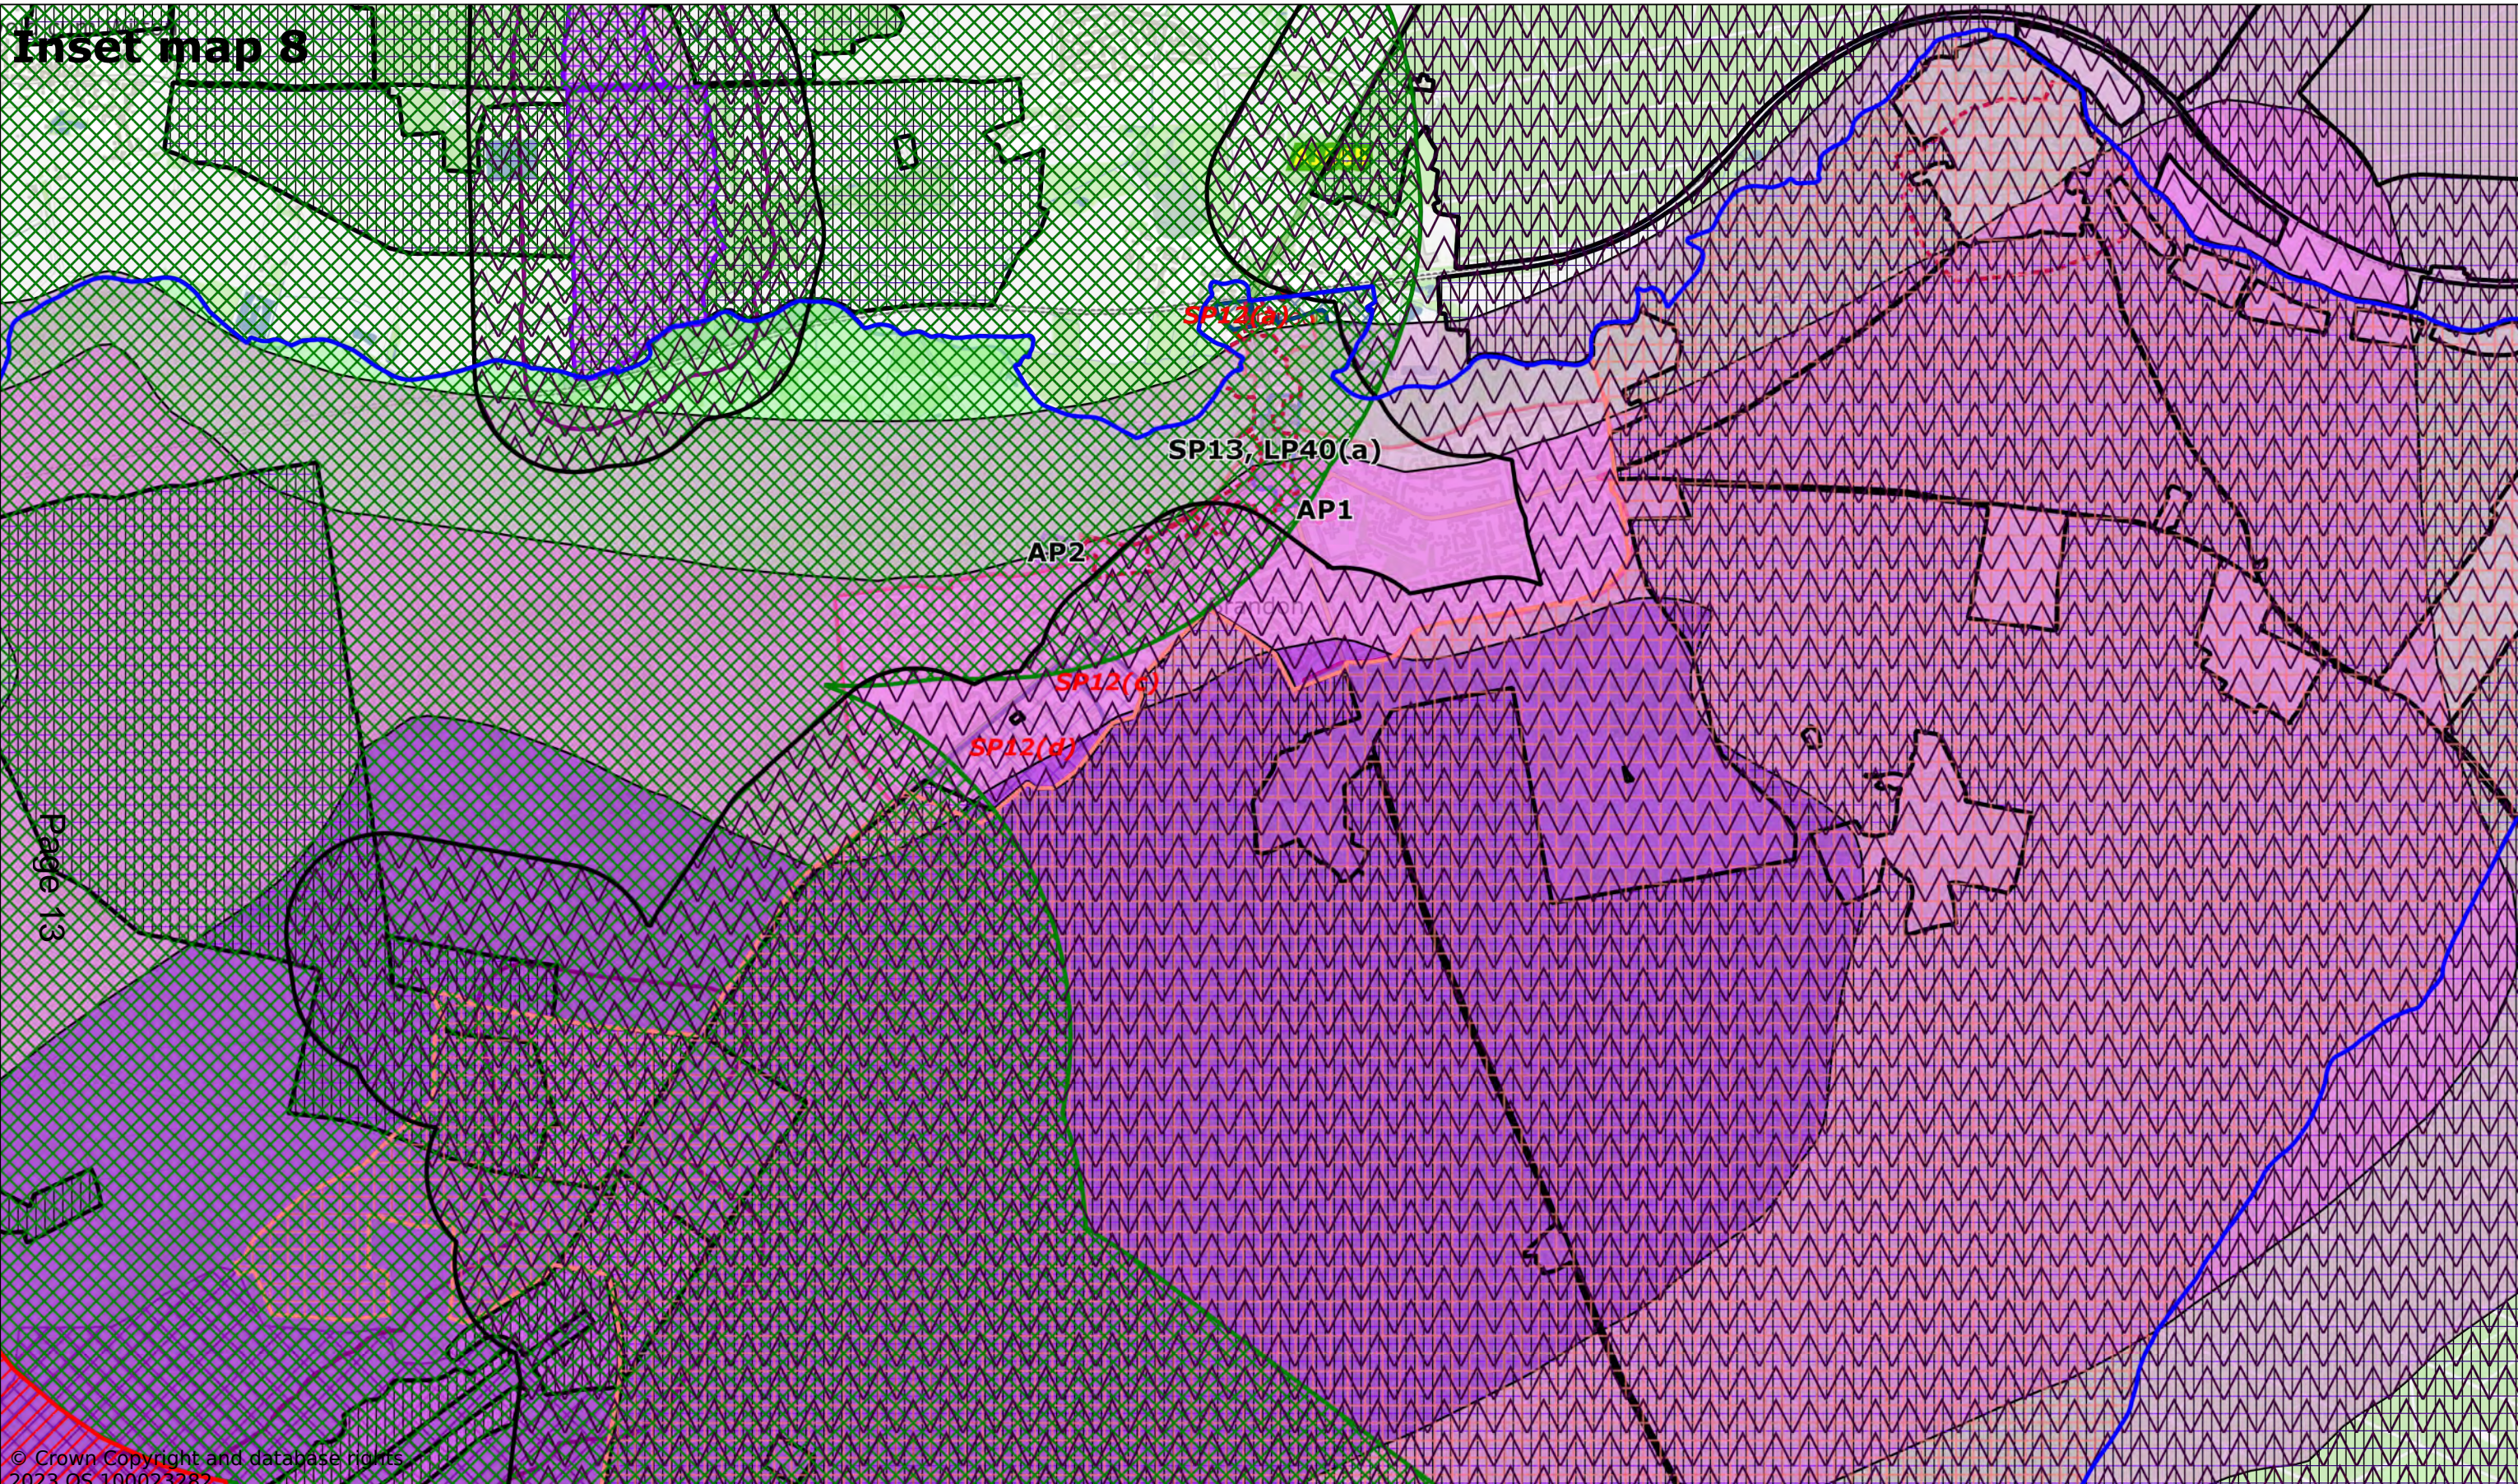

Brandon

Scale: 1:25000

Printed on 2023-11-24 10:08:04

by kcooper@SEBC_DOMAIN

© Crown Copyright and database rights 2023 OS 100023282.

West Suffolk House
Western Way
Bury St Edmunds
IP33 3YU
01284 763233
www.westsuffolk.gov.uk