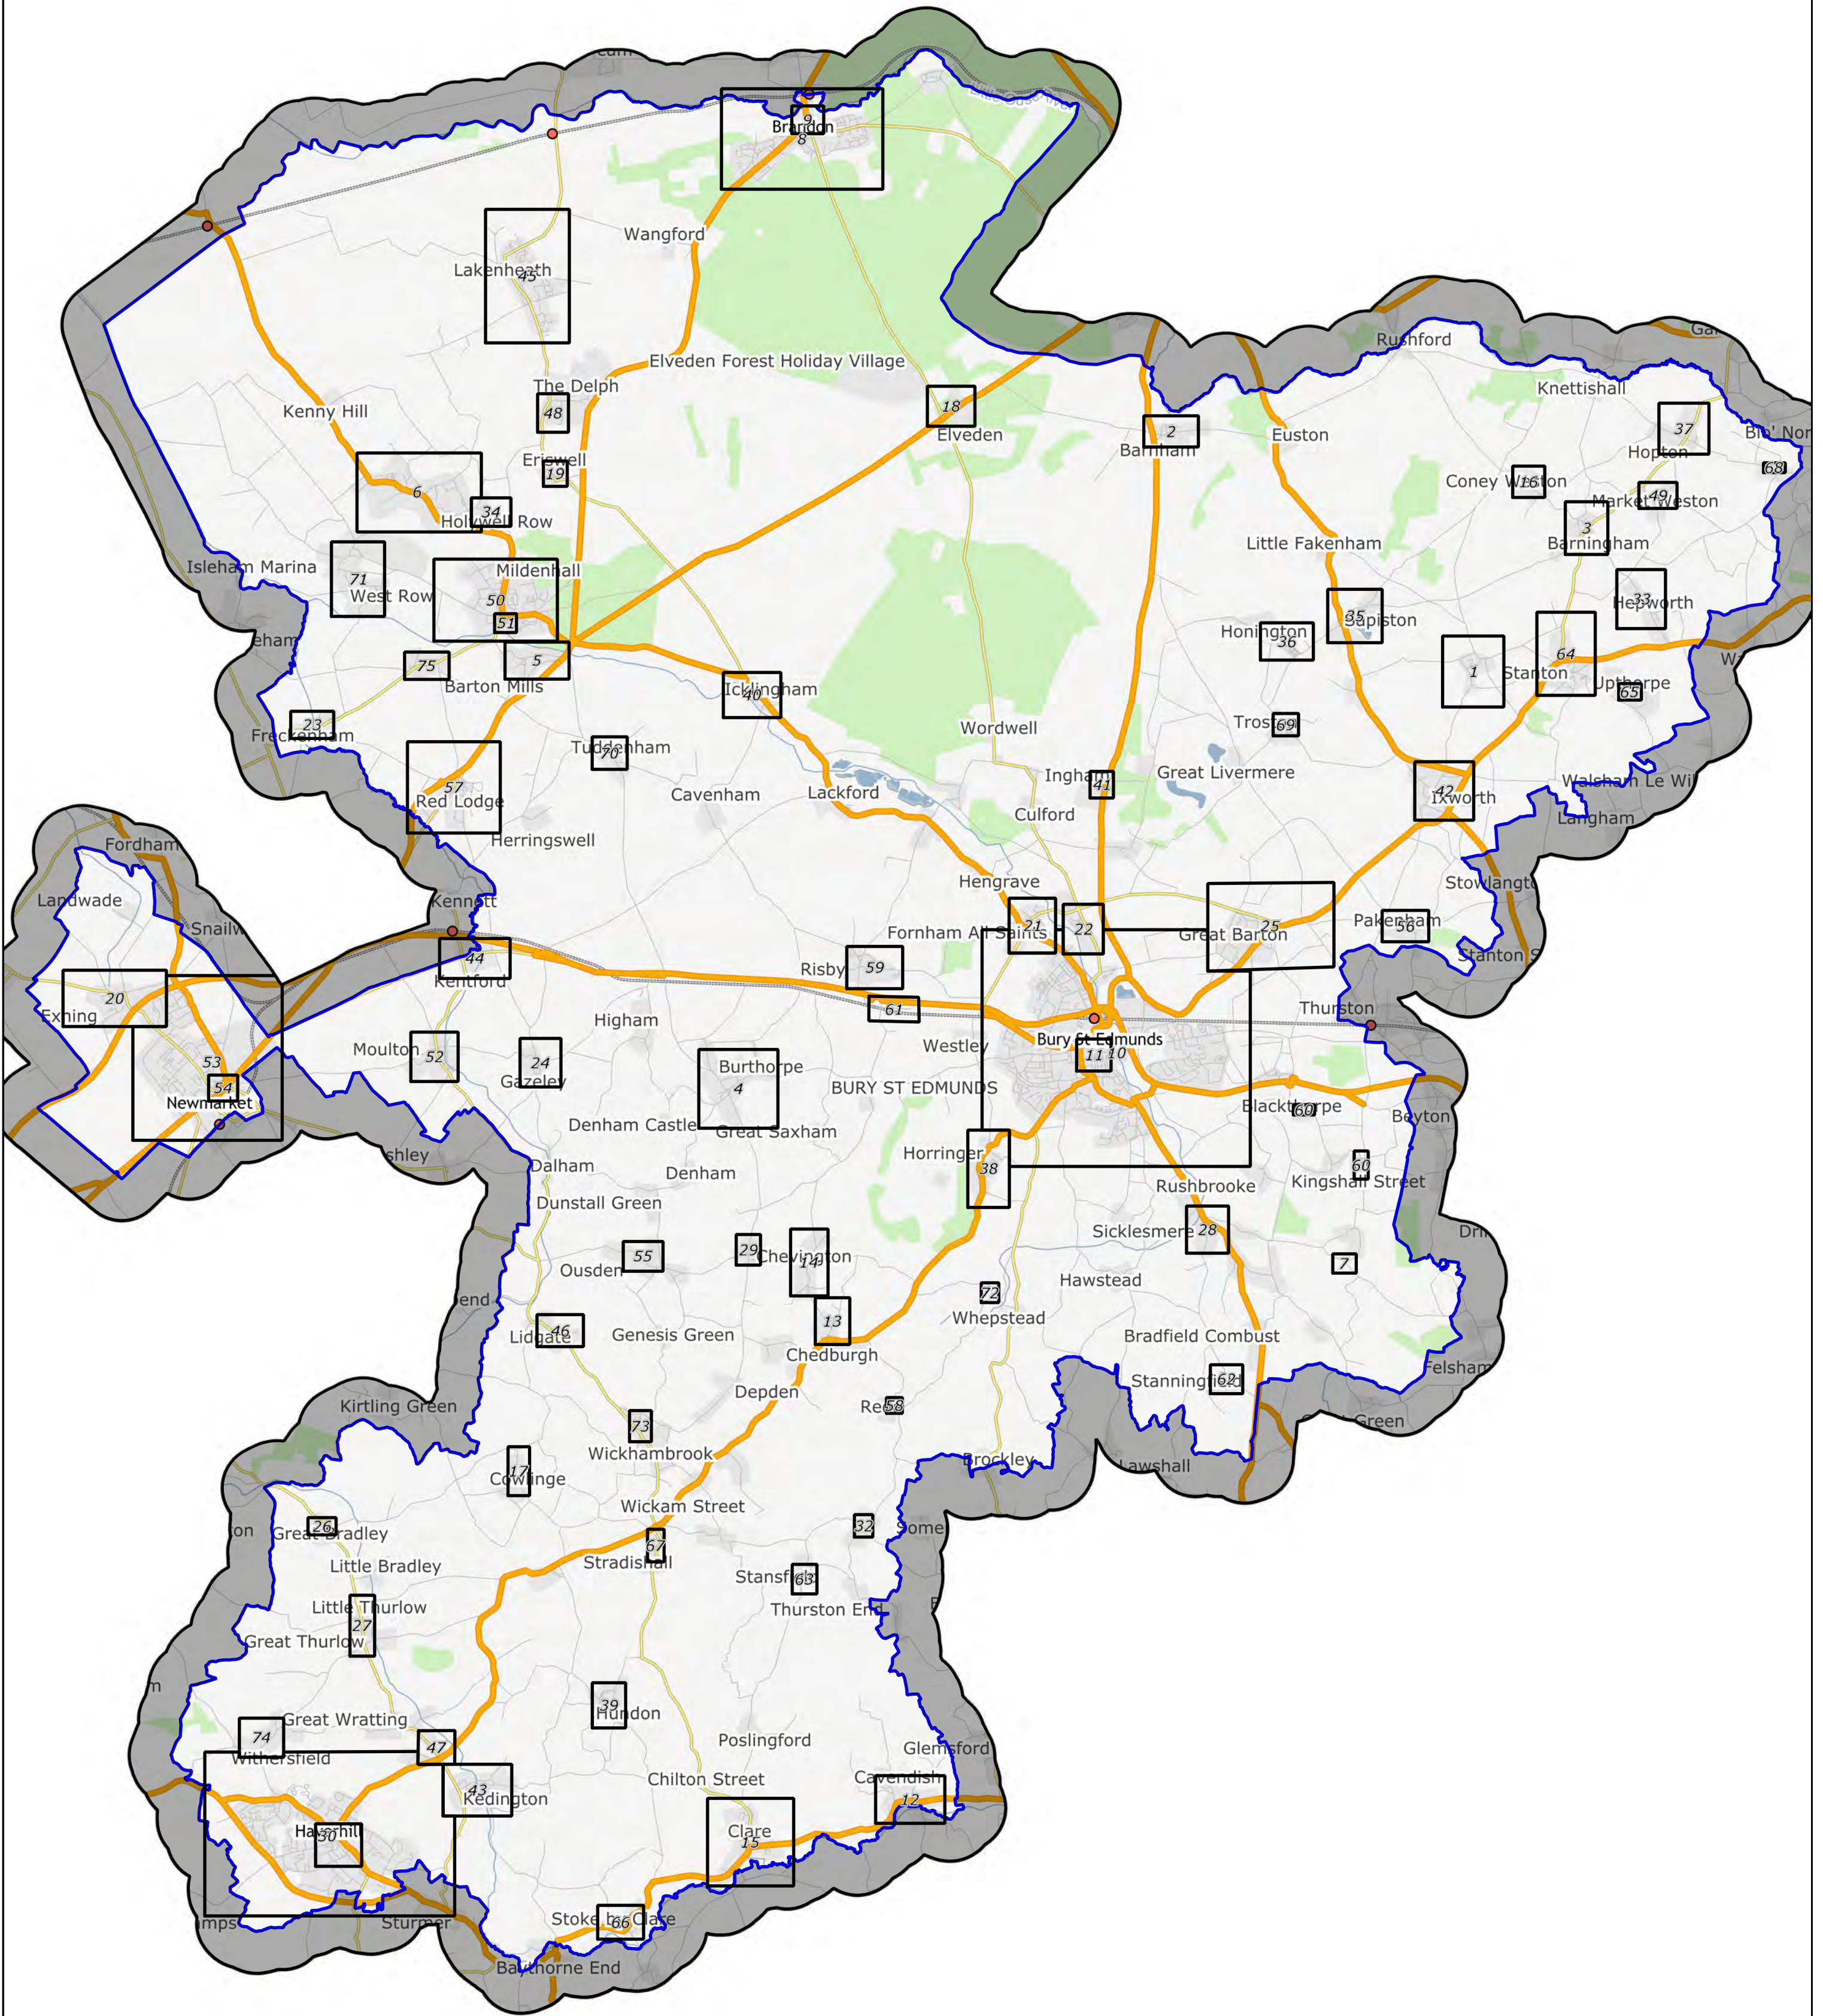

West Suffolk Local Plan Submission 2024

Polices Map Book

January 2024

West Suffolk District Policies Map 2024

Scale: 1:108000

Printed on: 2023-12-08 15:11:28 by dbugg@SEBC_DOMAIN

West Suffolk District - inset map locations