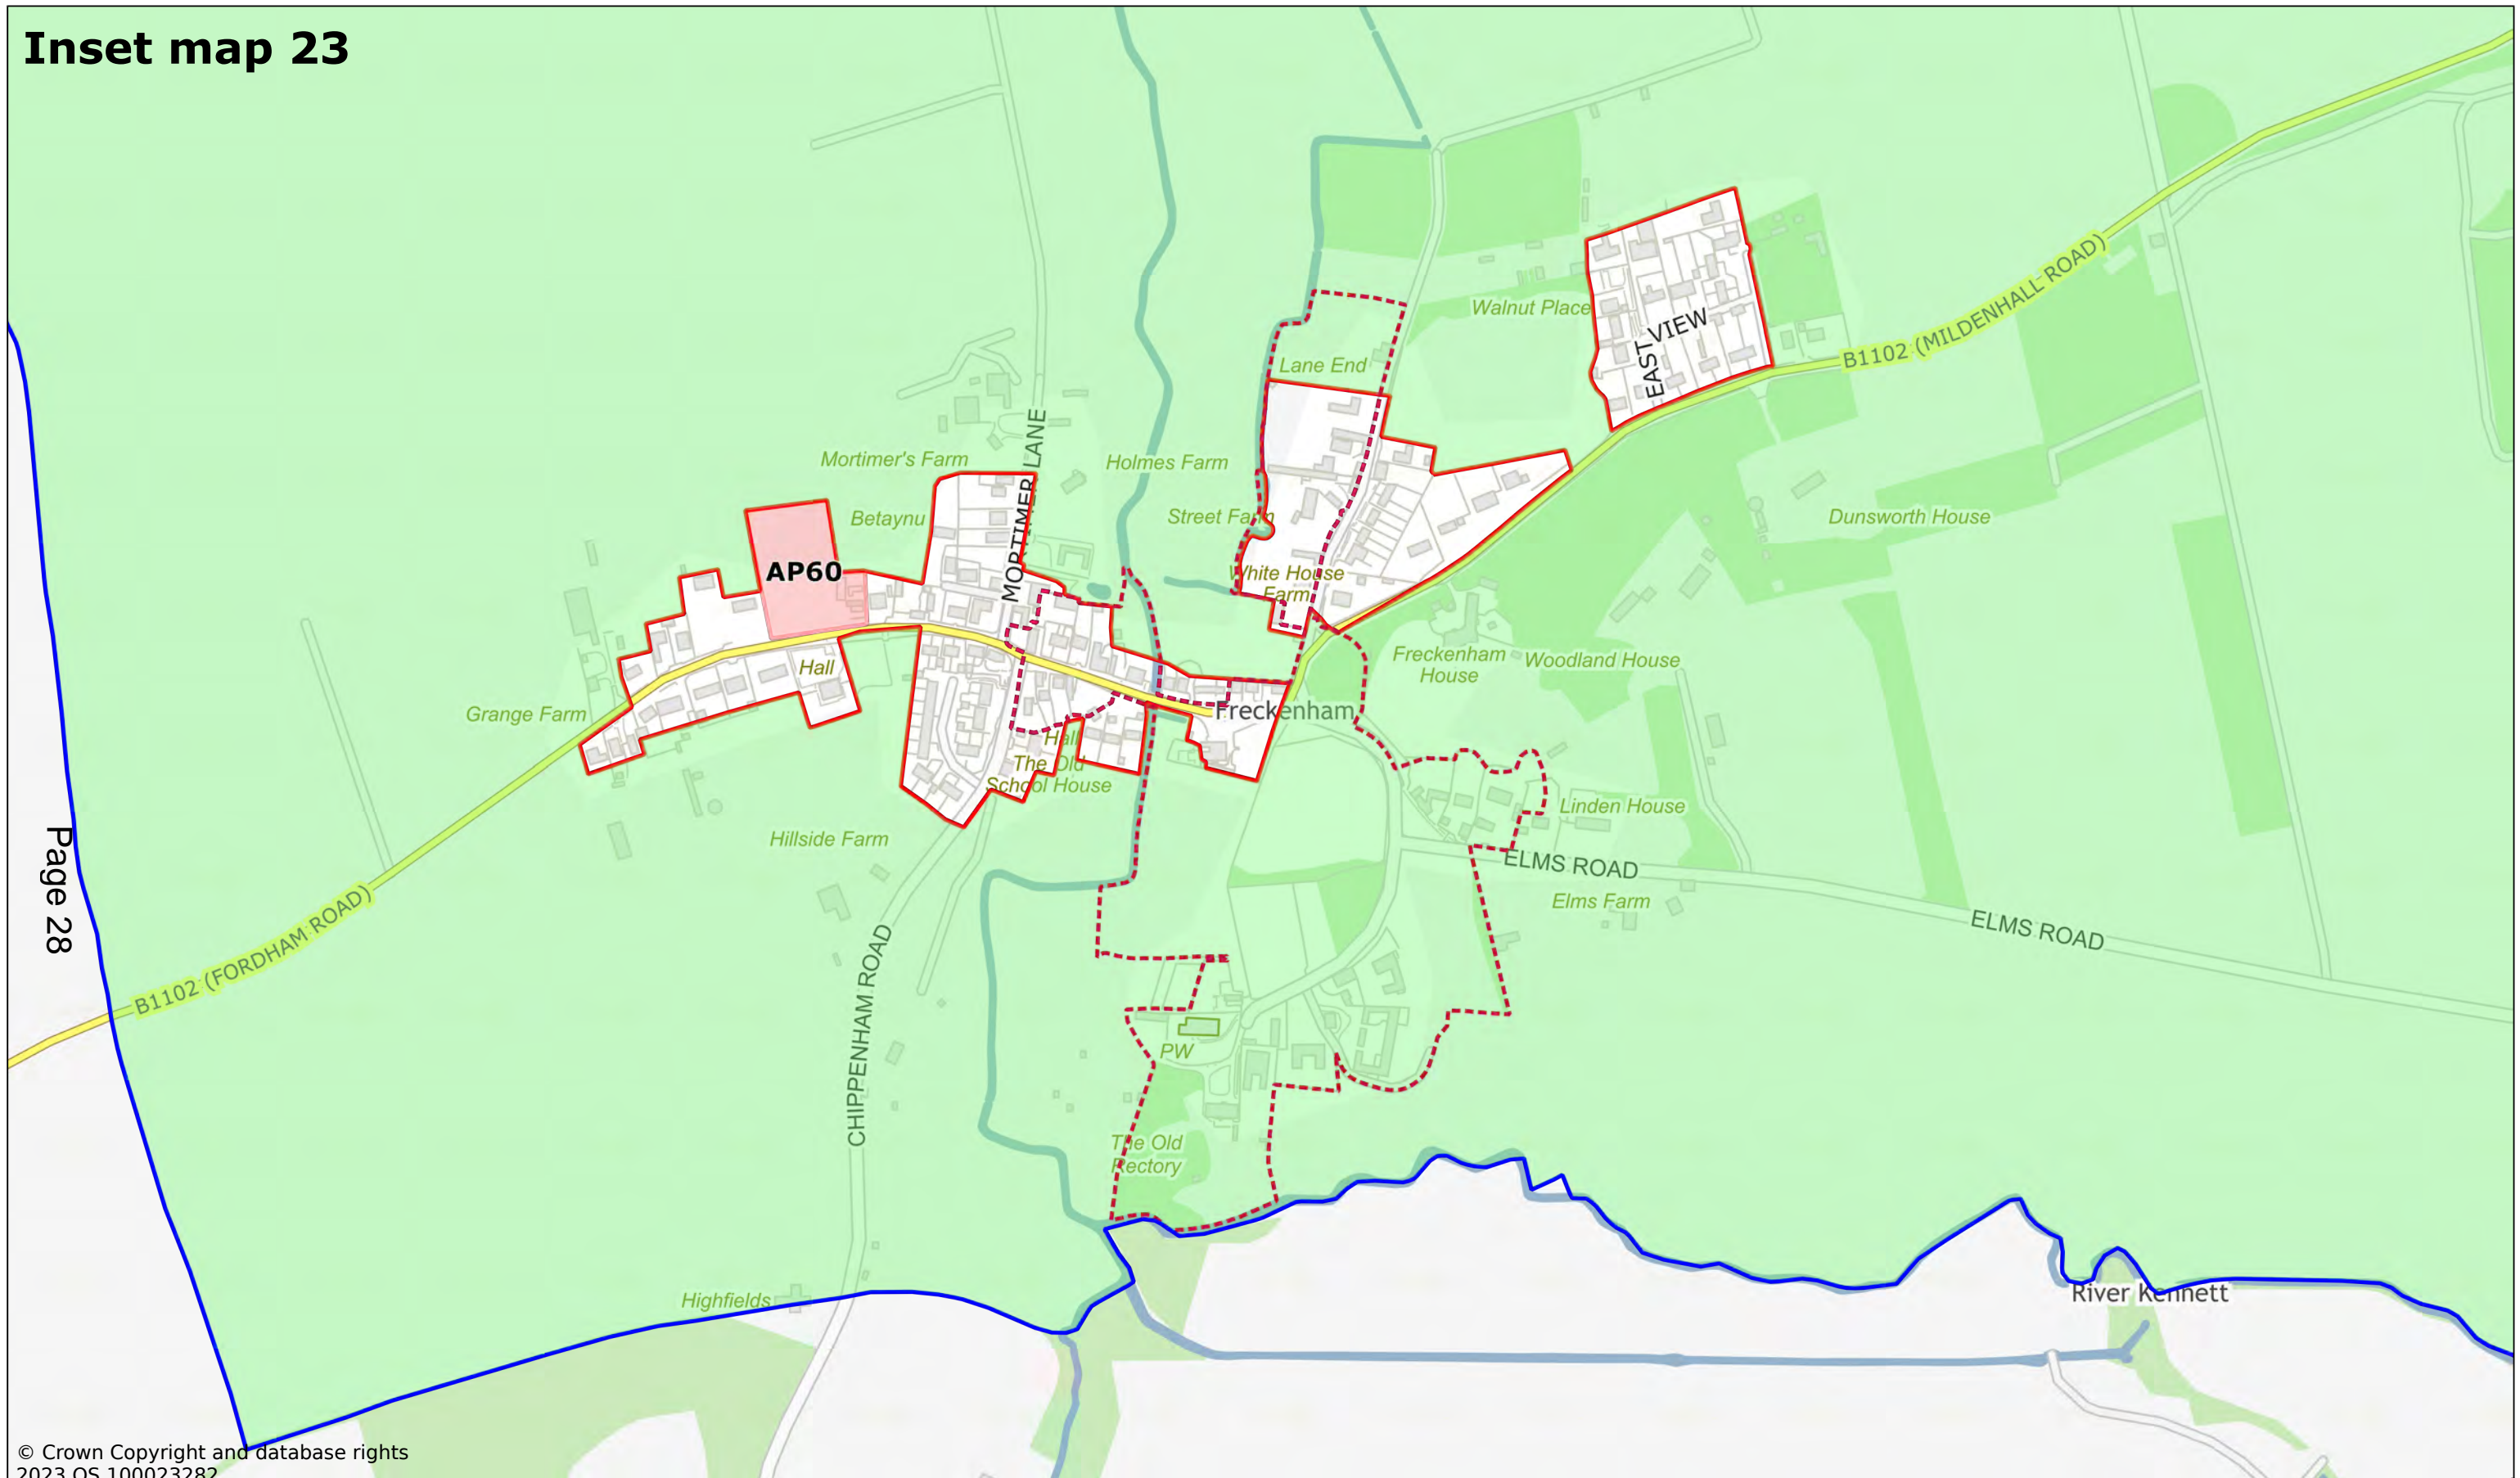

Inset map 23

Page 28

© Crown Copyright and database rights 2023 OS 100023282

Freckenham

Scale: 1:5000

Printed on 2023-12-06 10:20:48

by dbugg@SEBC_DOMAIN

© Crown Copyright and database rights 2023 OS 100023282.

West Suffolk
Council

Page 28 of 80

West Suffolk House
Western Way
Bury St Edmunds
IP33 3YU
01284 763233
www.westsuffolk.gov.uk