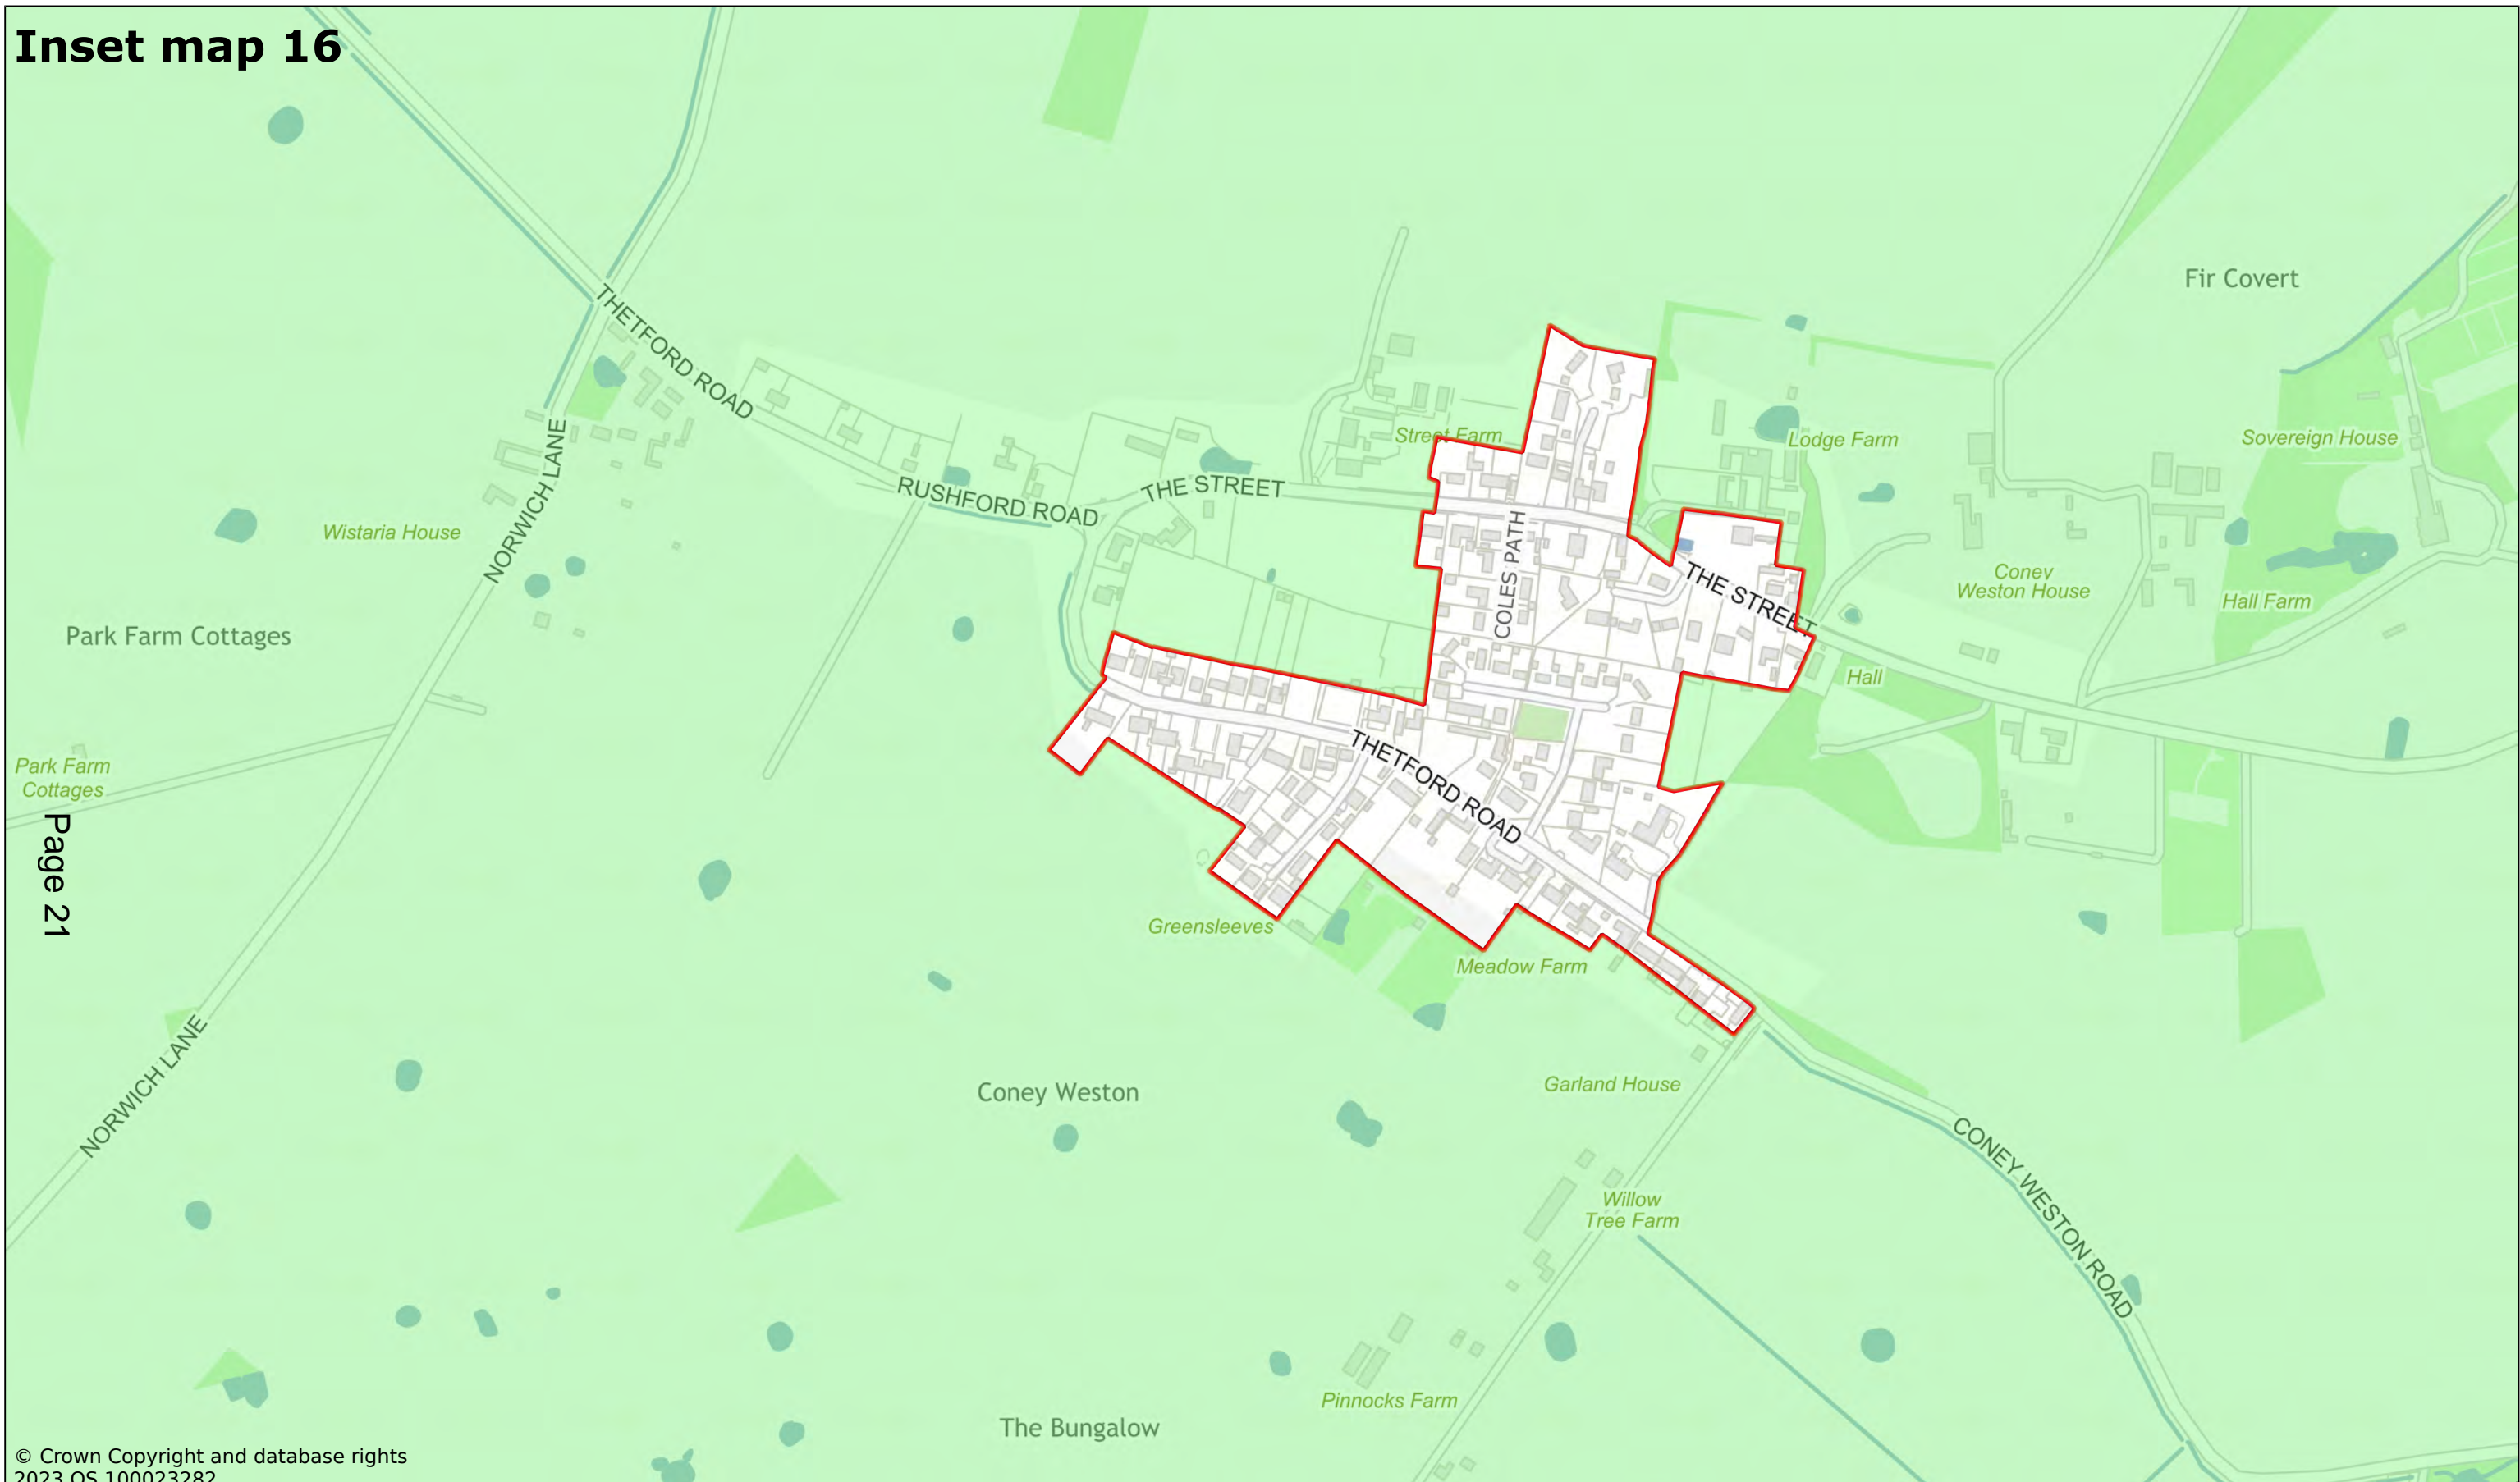

Inset map 16

© Crown Copyright and database rights
2023 OS 100023282

Coney Weston

Scale: 1:5000

Printed on 2023-11-22 13:48:55

by kcooper@SEBC_DOMAIN

© Crown Copyright and database rights 2023 OS 100023282.

West Suffolk House
Western Way
Bury St Edmunds
IP33 3YU
01284 763233
www.westsuffolk.gov.uk