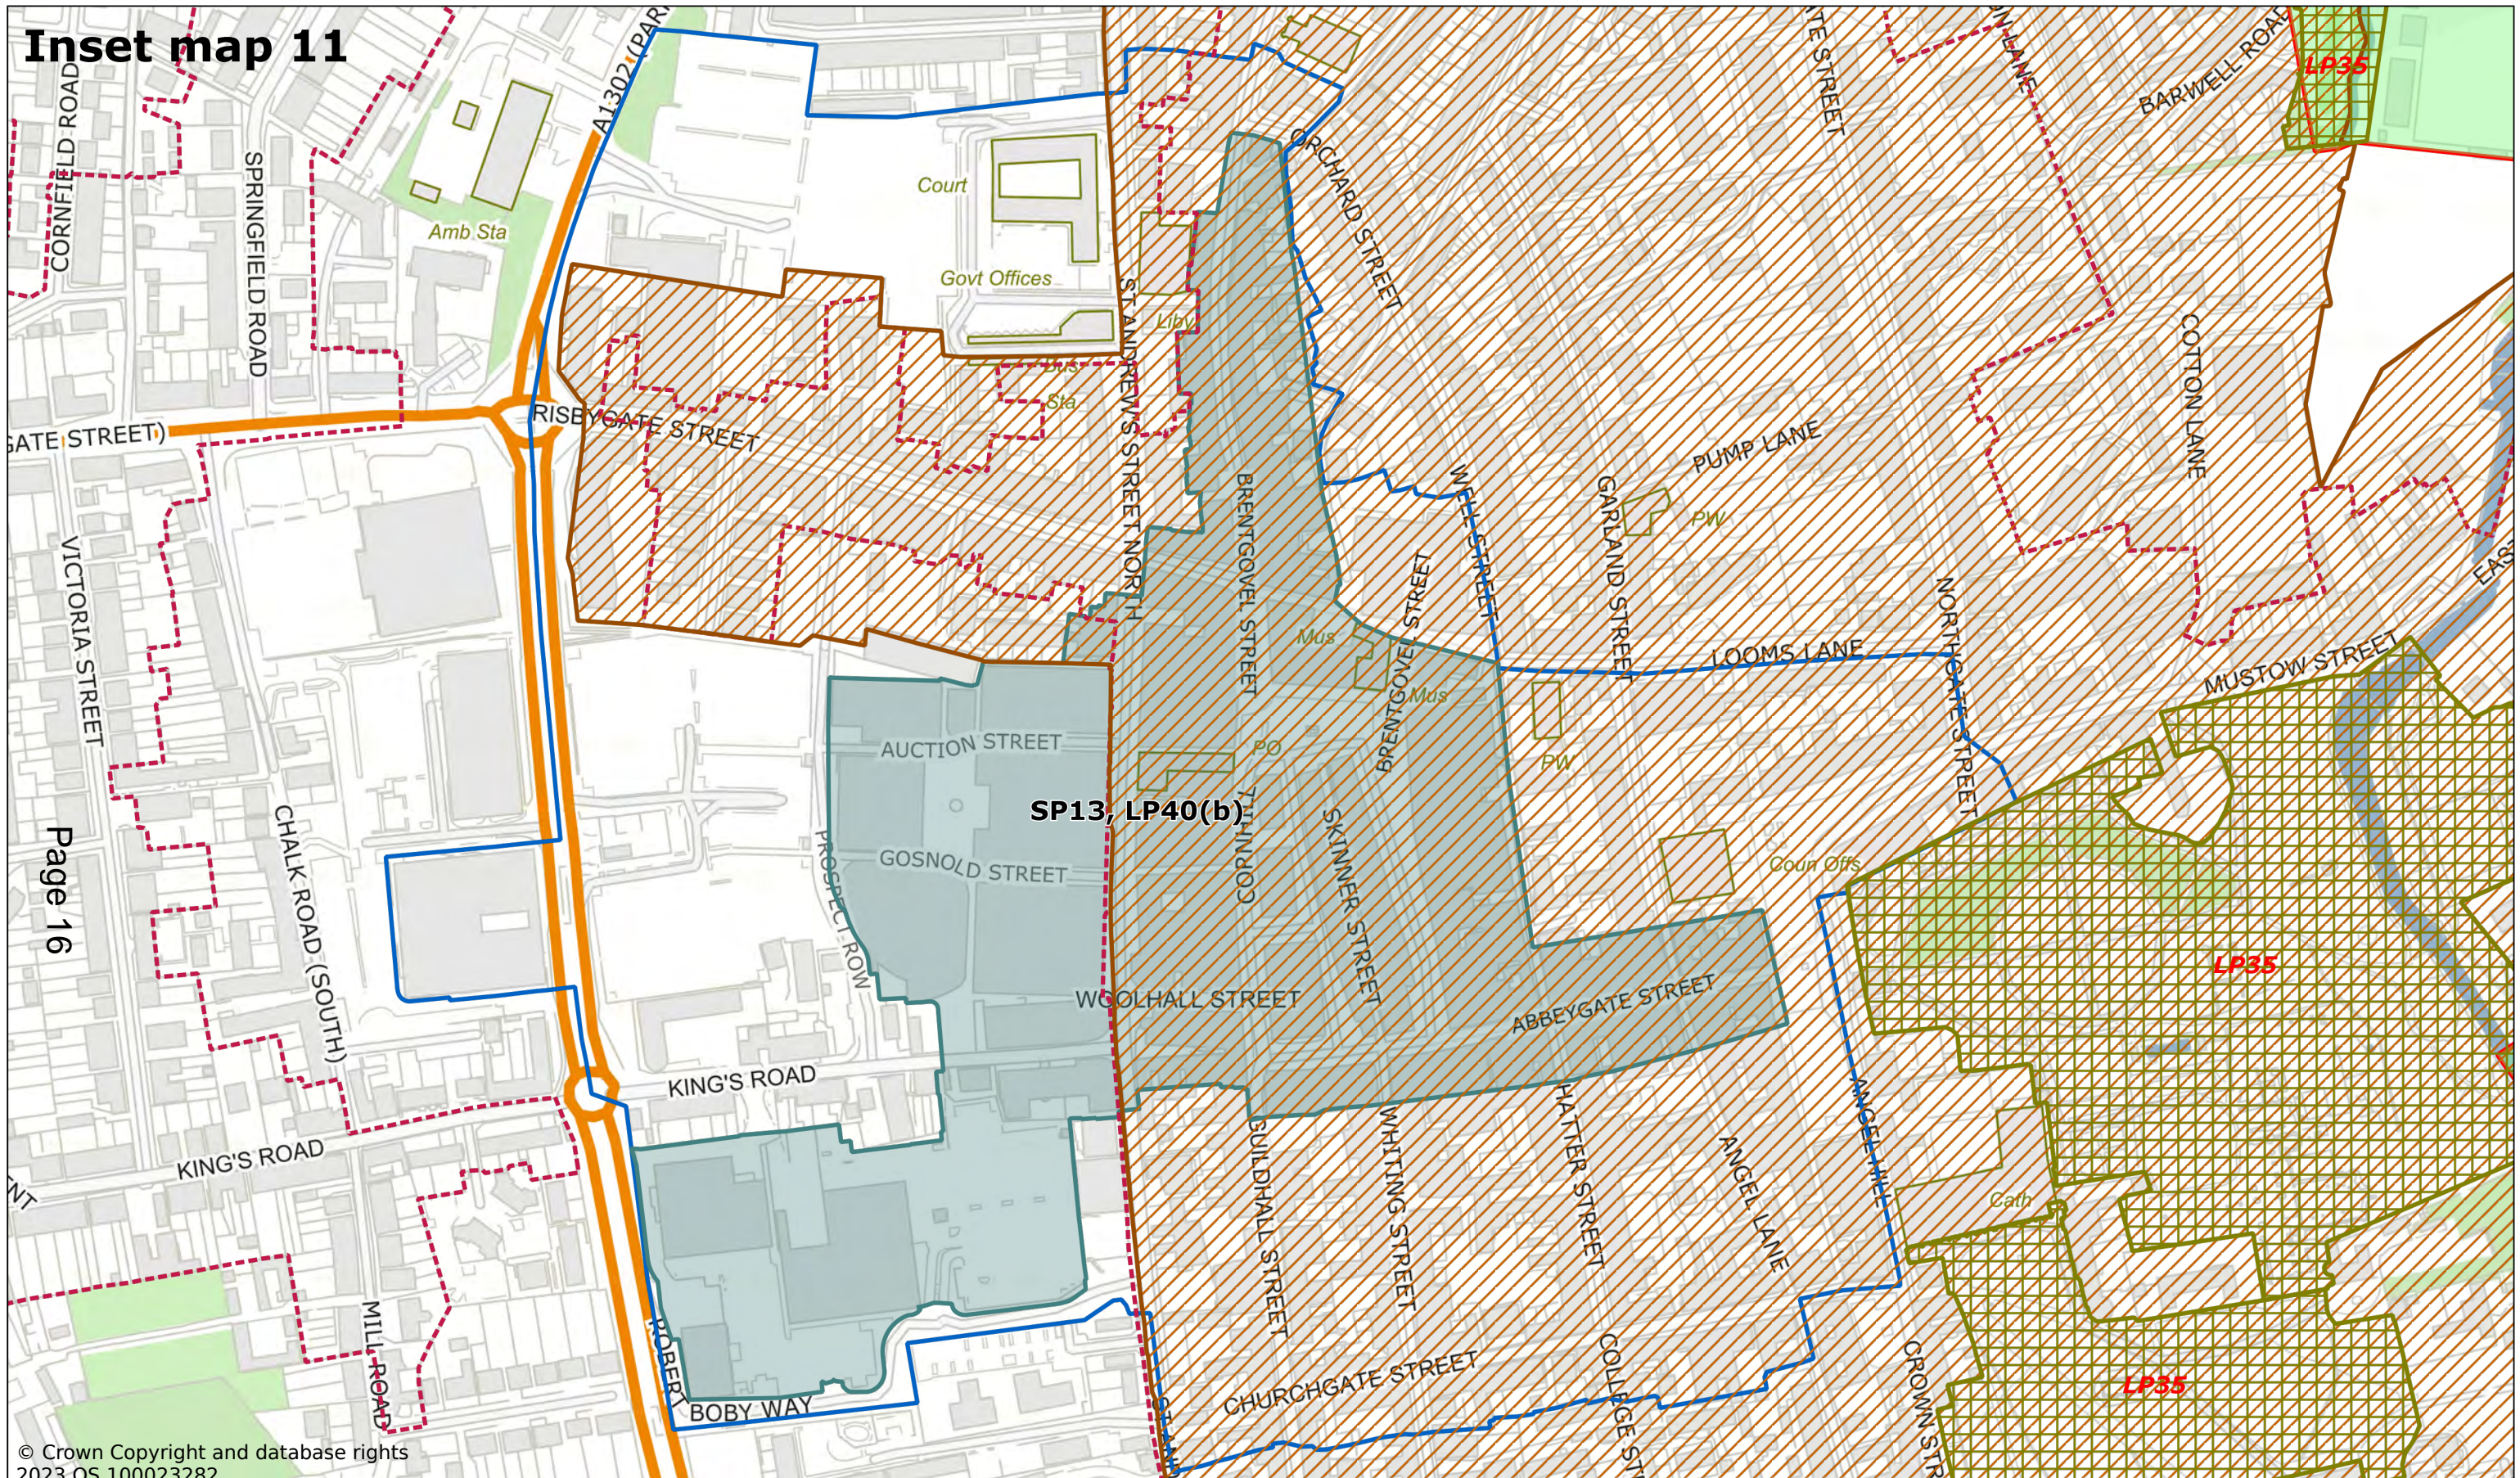

Inset map 11

© Crown Copyright and database rights 2023 OS 100023282

Bury St Edmunds Town Centre

Scale: 1:3000

Printed on 2023-12-06 11:49:52

by dbugg@SEBC_DOMAIN

© Crown Copyright and database rights 2023 OS 100023282.

West Suffolk House
Western Way
Bury St Edmunds
IP33 3YU
01284 763233
www.westsuffolk.gov.uk