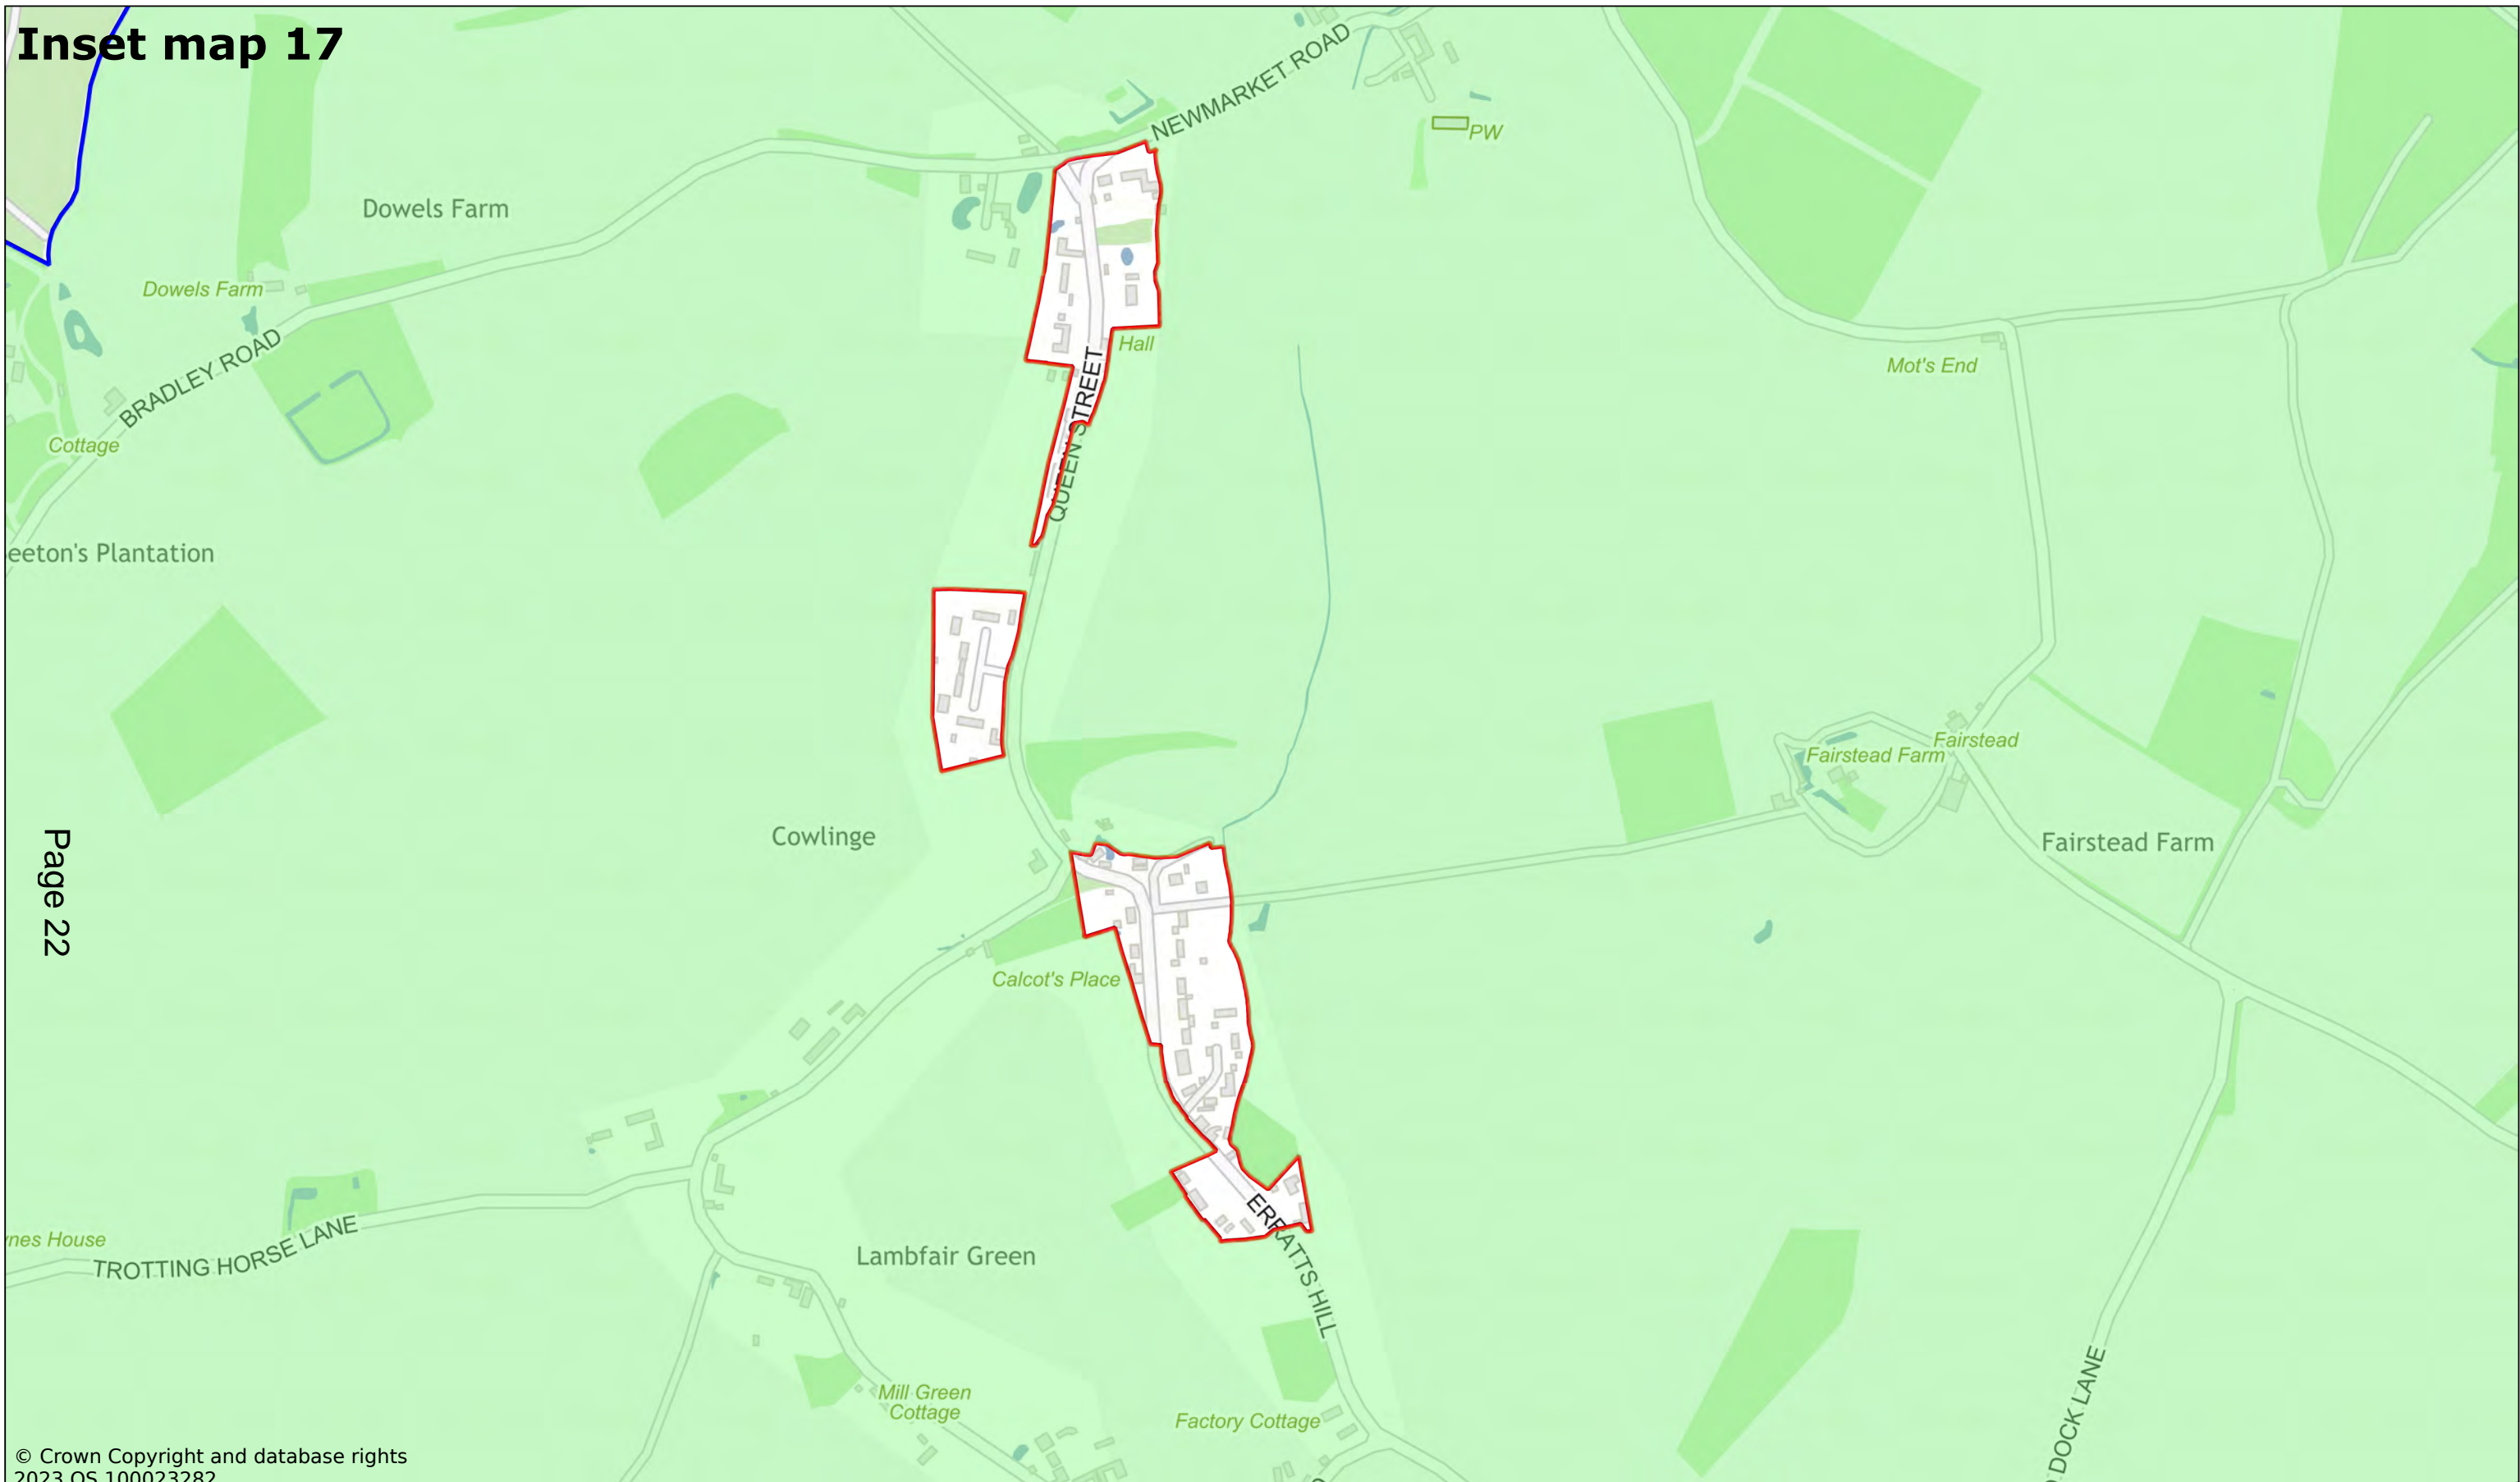

Inset map 17

Page 22

© Crown Copyright and database rights
2023 OS 100023282

Cowlinge

Scale: 1:6000

Printed on 2023-11-22 13:55:26

by kcooper@SEBC_DOMAIN

© Crown Copyright and database rights 2023 OS 100023282.