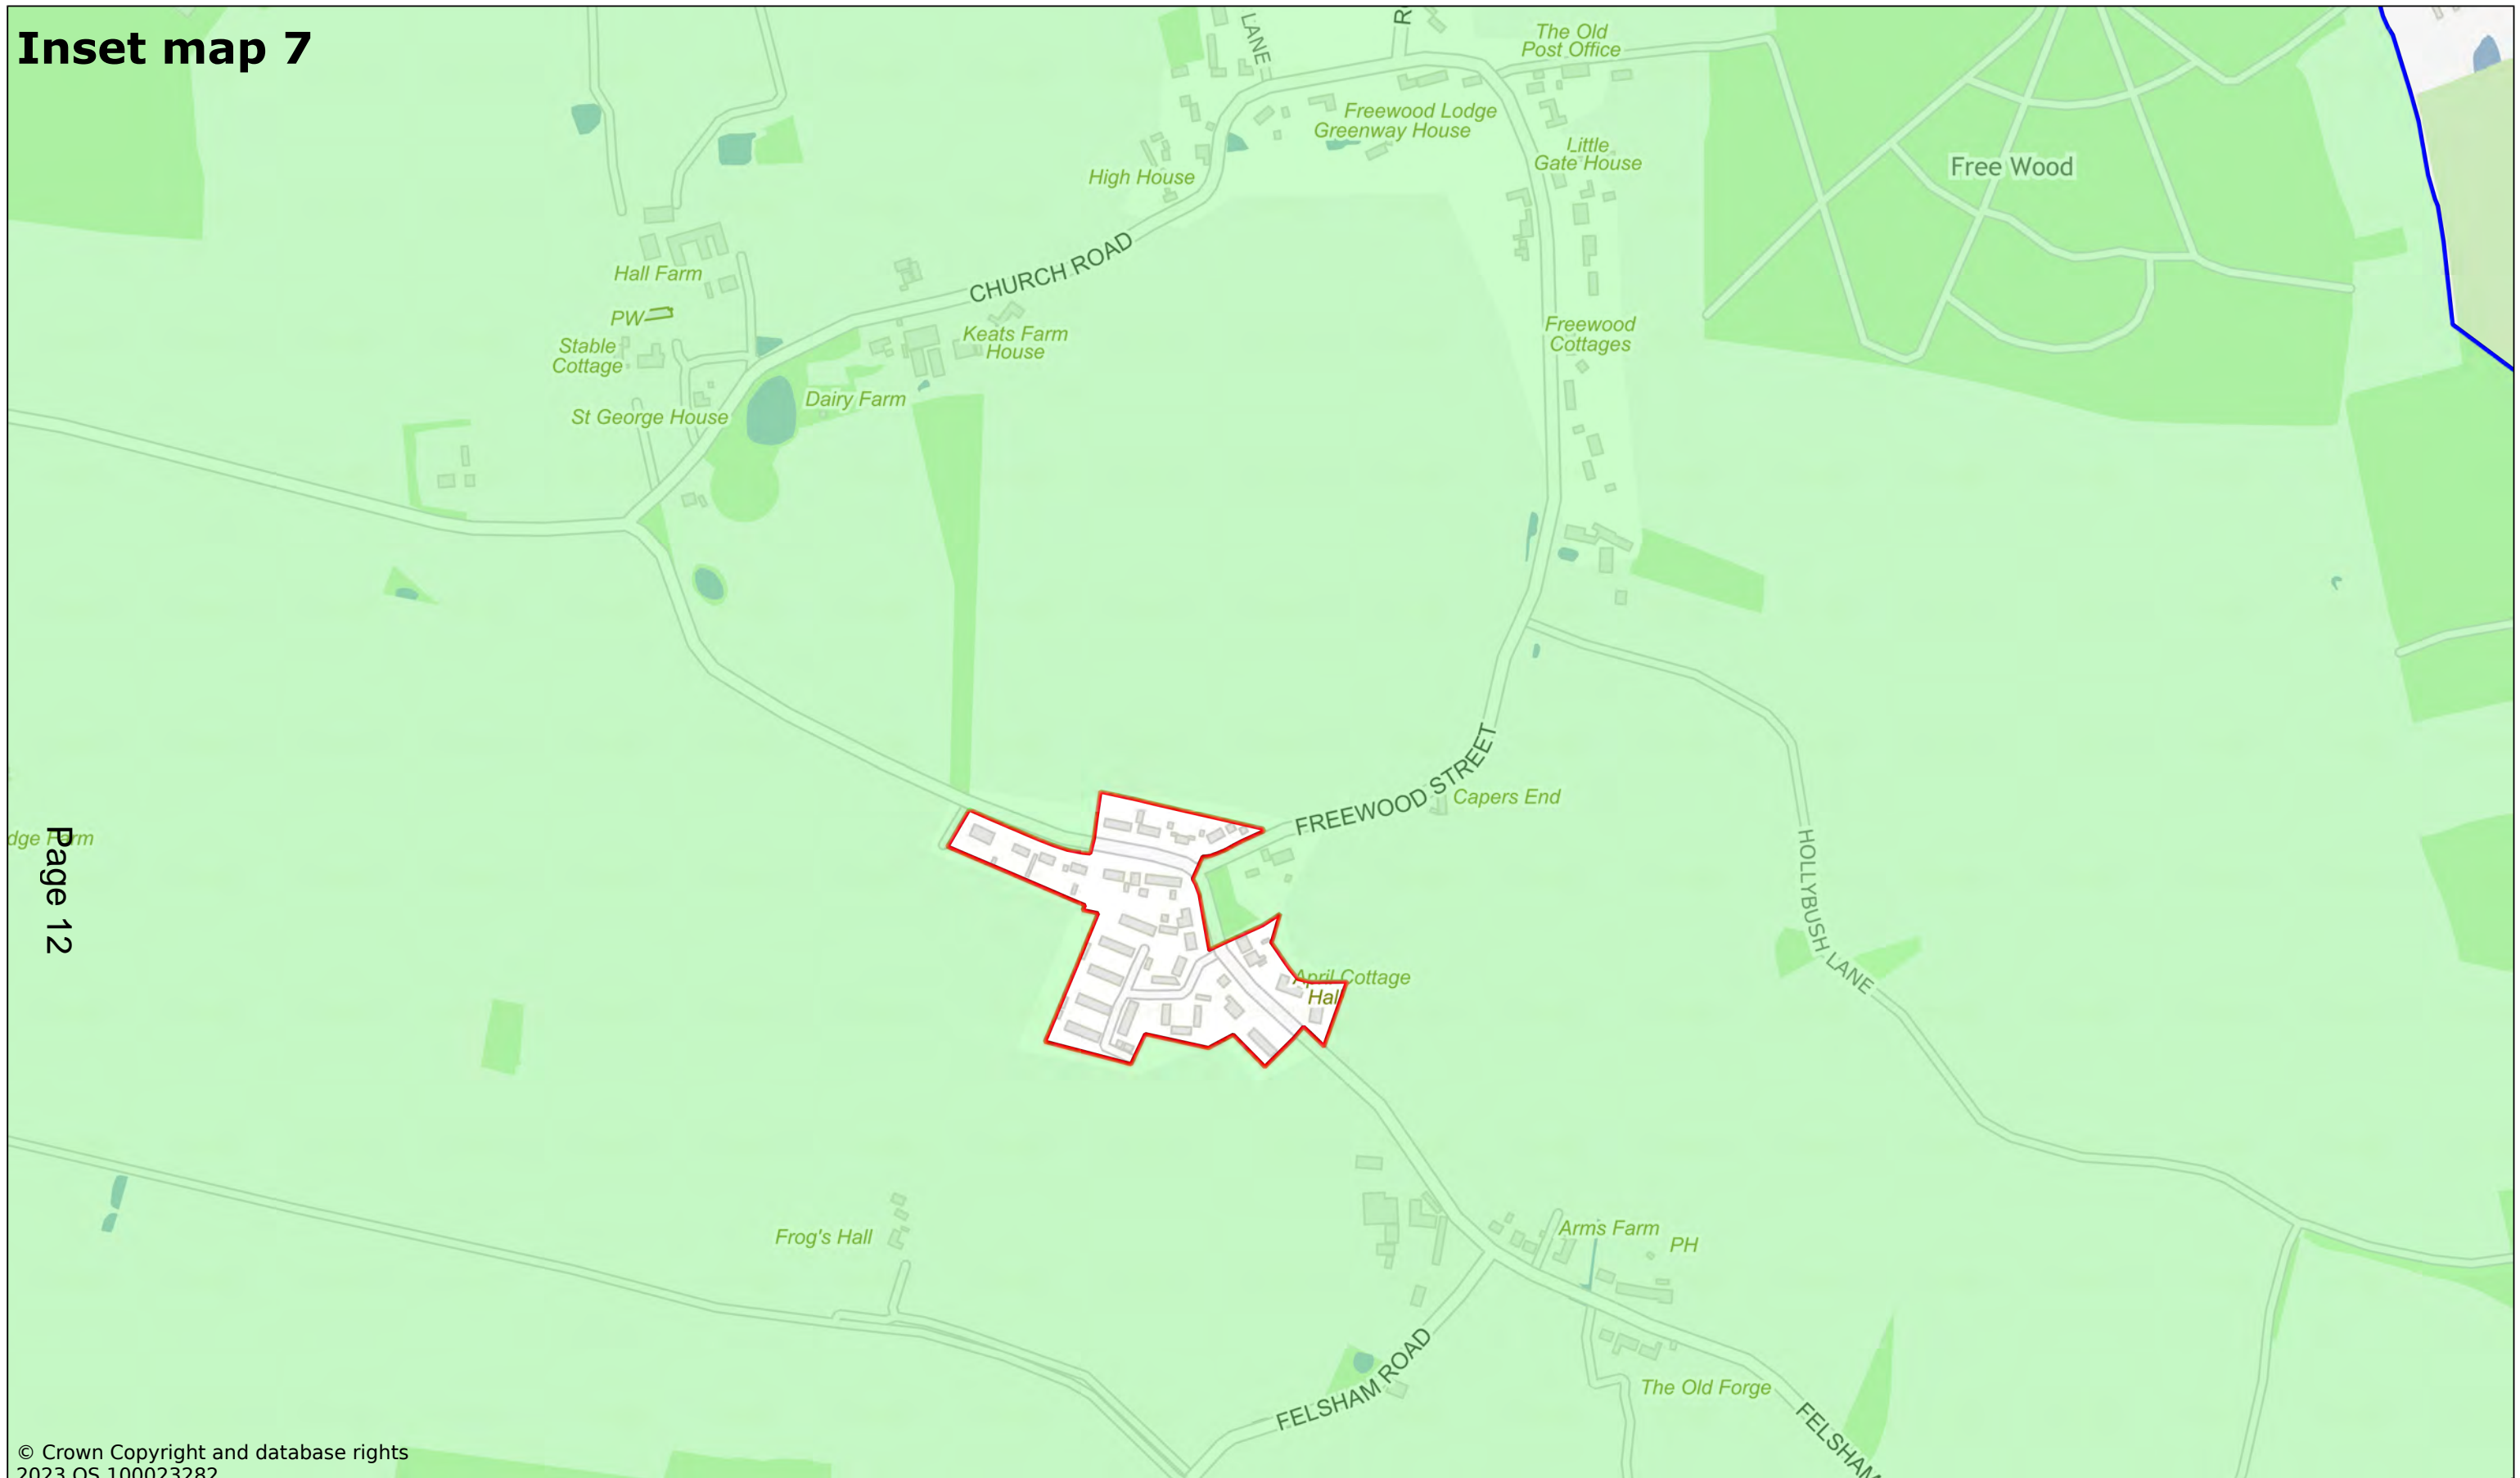

Inset map 7

Page 12

© Crown Copyright and database rights 2023 OS 100023282.

Bradfield St George

Scale: 1:6000

Printed on 2023-11-22 12:52:41
by kcooper@SEBC_DOMAIN

© Crown Copyright and database rights 2023 OS 100023282.

West Suffolk House
Western Way
Bury St Edmunds
IP33 3YU
01284 763233
www.westsuffolk.gov.uk