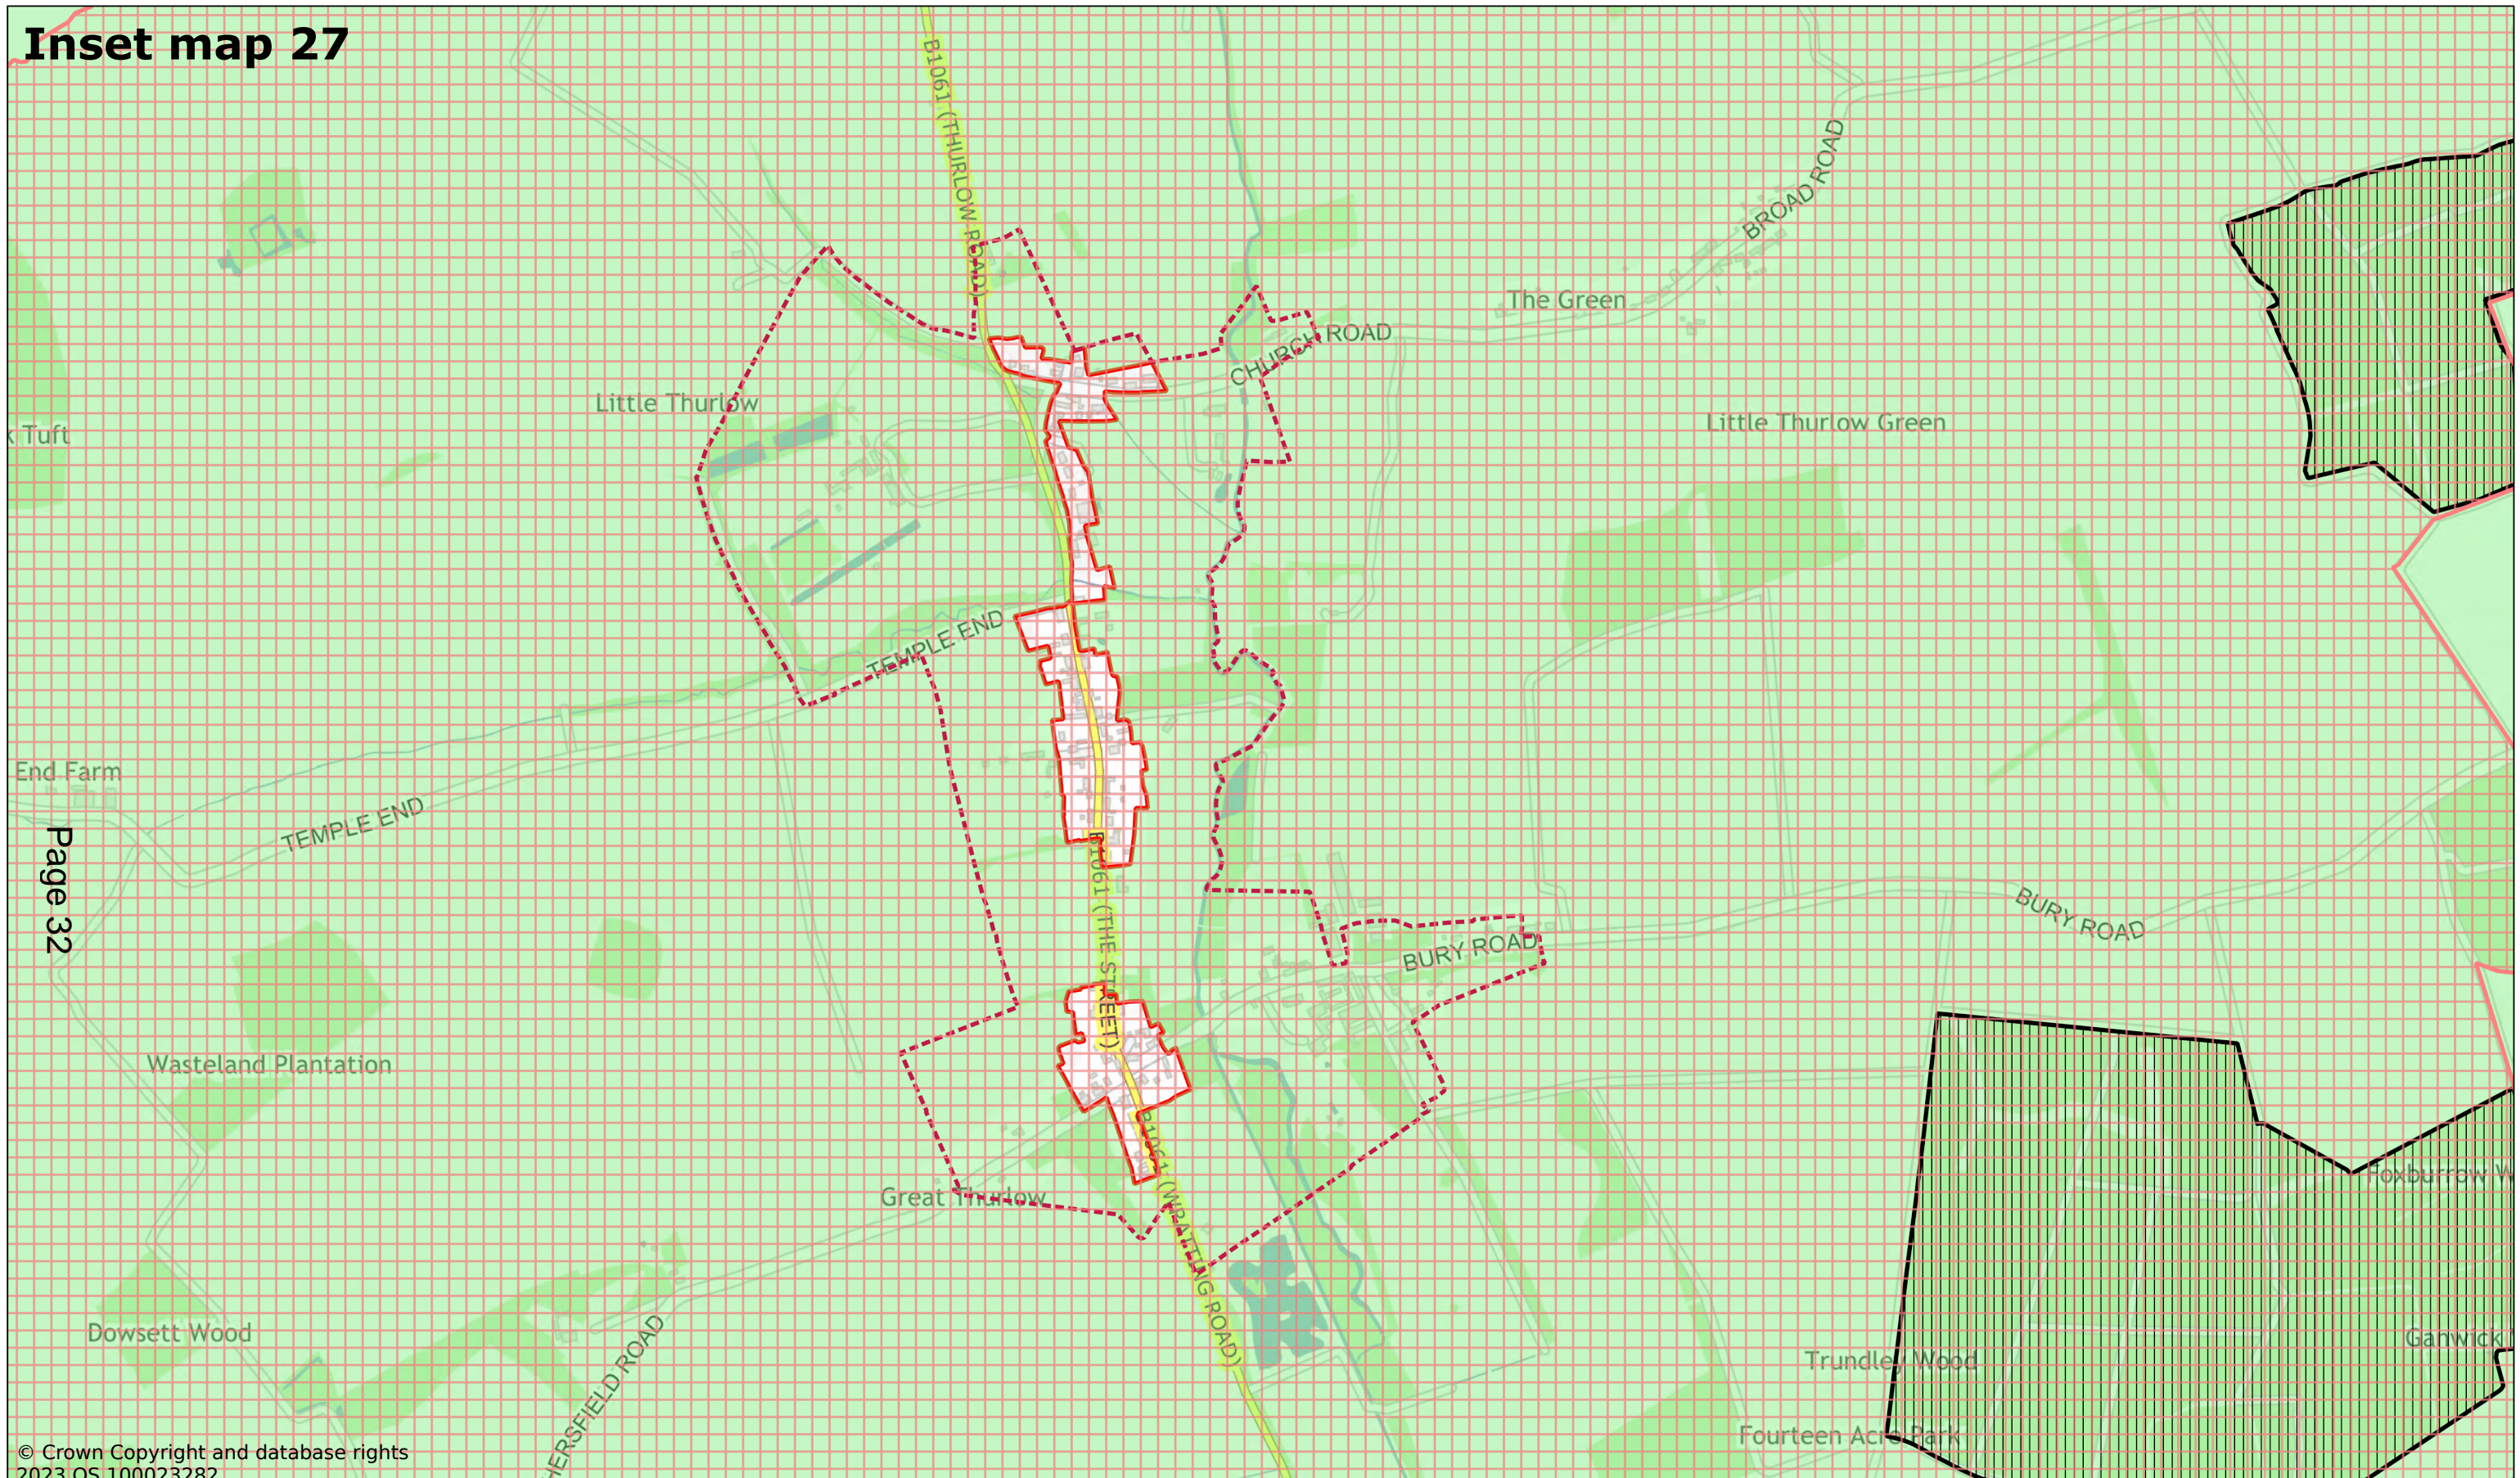

Inset map 27

Page 32

© Crown Copyright and database rights 2023 OS 100023282.

Great and Little Thurlow

Scale: 1:9000

Printed on 2023-11-22 14:39:29

by kcooper@SEBC_DOMAIN

© Crown Copyright and database rights 2023 OS 100023282.

West Suffolk House
Western Way
Bury St Edmunds
IP33 3YU
01284 763233
www.westsuffolk.gov.uk