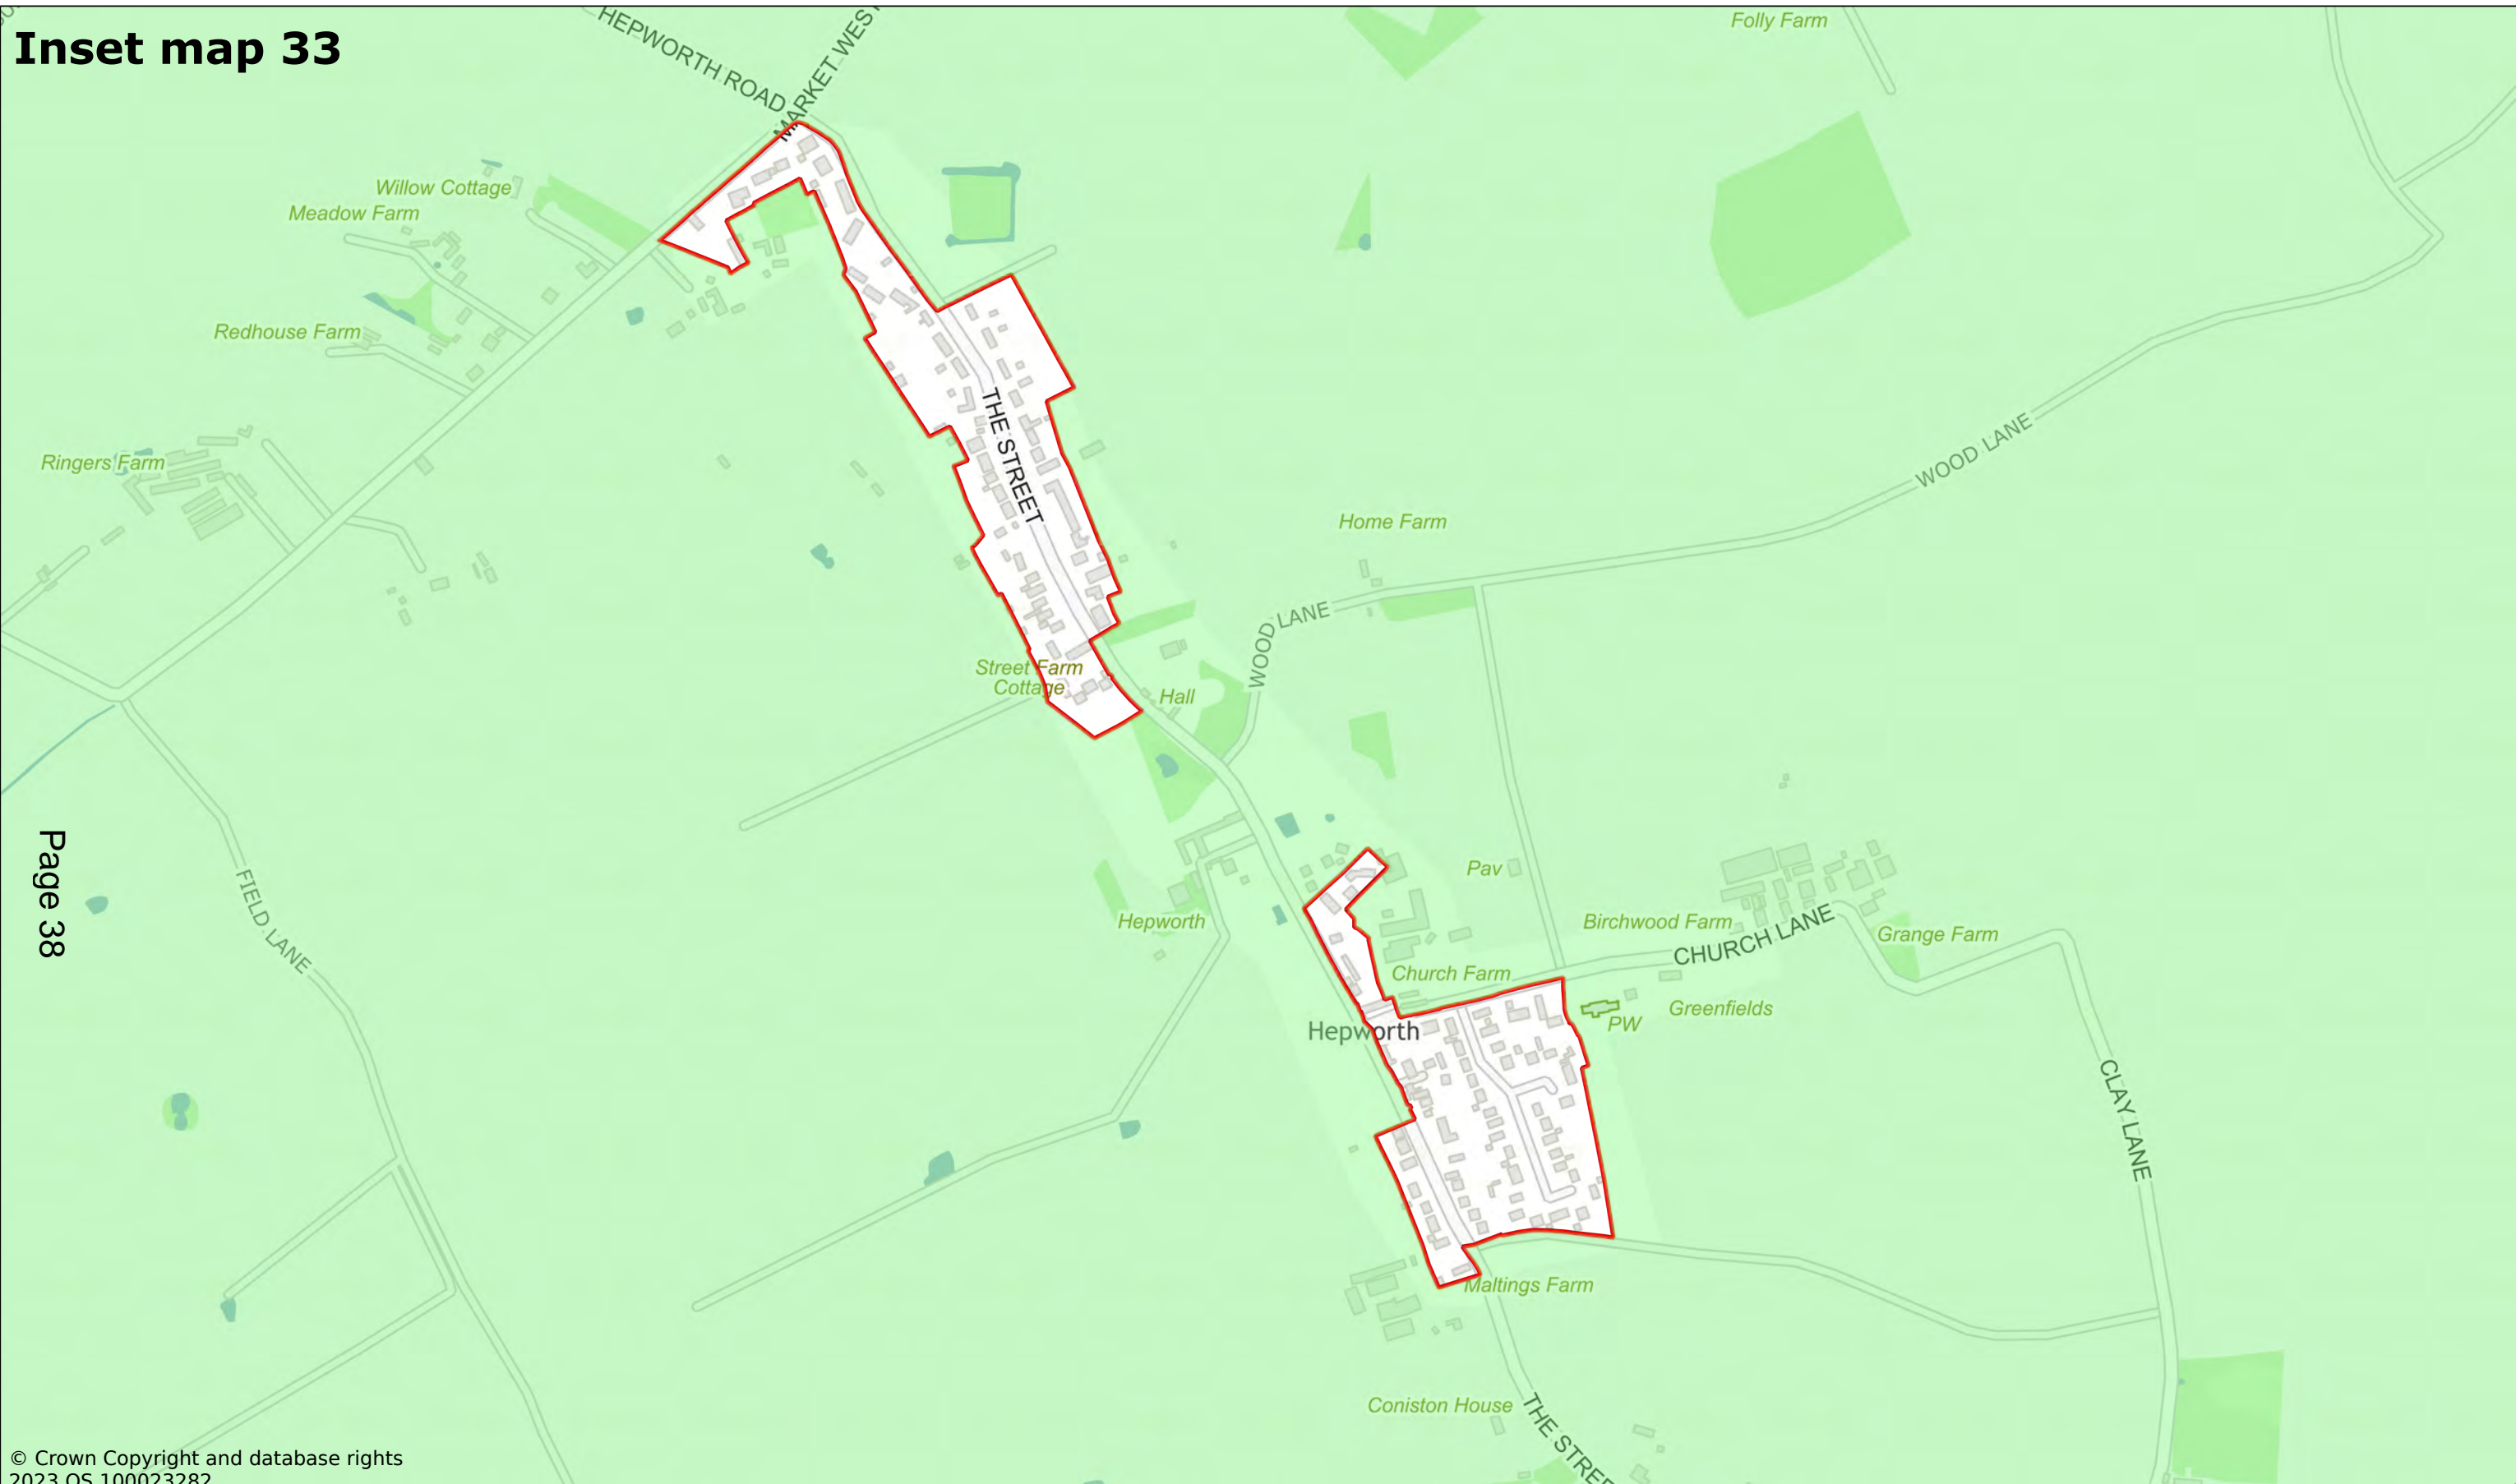

Inset map 33

Page 38

© Crown Copyright and database rights
2023 OS 100023282

Hepworth

Scale: 1:6000

Printed on 2023-11-22 16:22:36

by kcooper@SEBC_DOMAIN

© Crown Copyright and database rights 2023 OS 100023282.

West Suffolk House
Western Way
Bury St Edmunds
IP33 3YU
01284 763233
www.westsuffolk.gov.uk