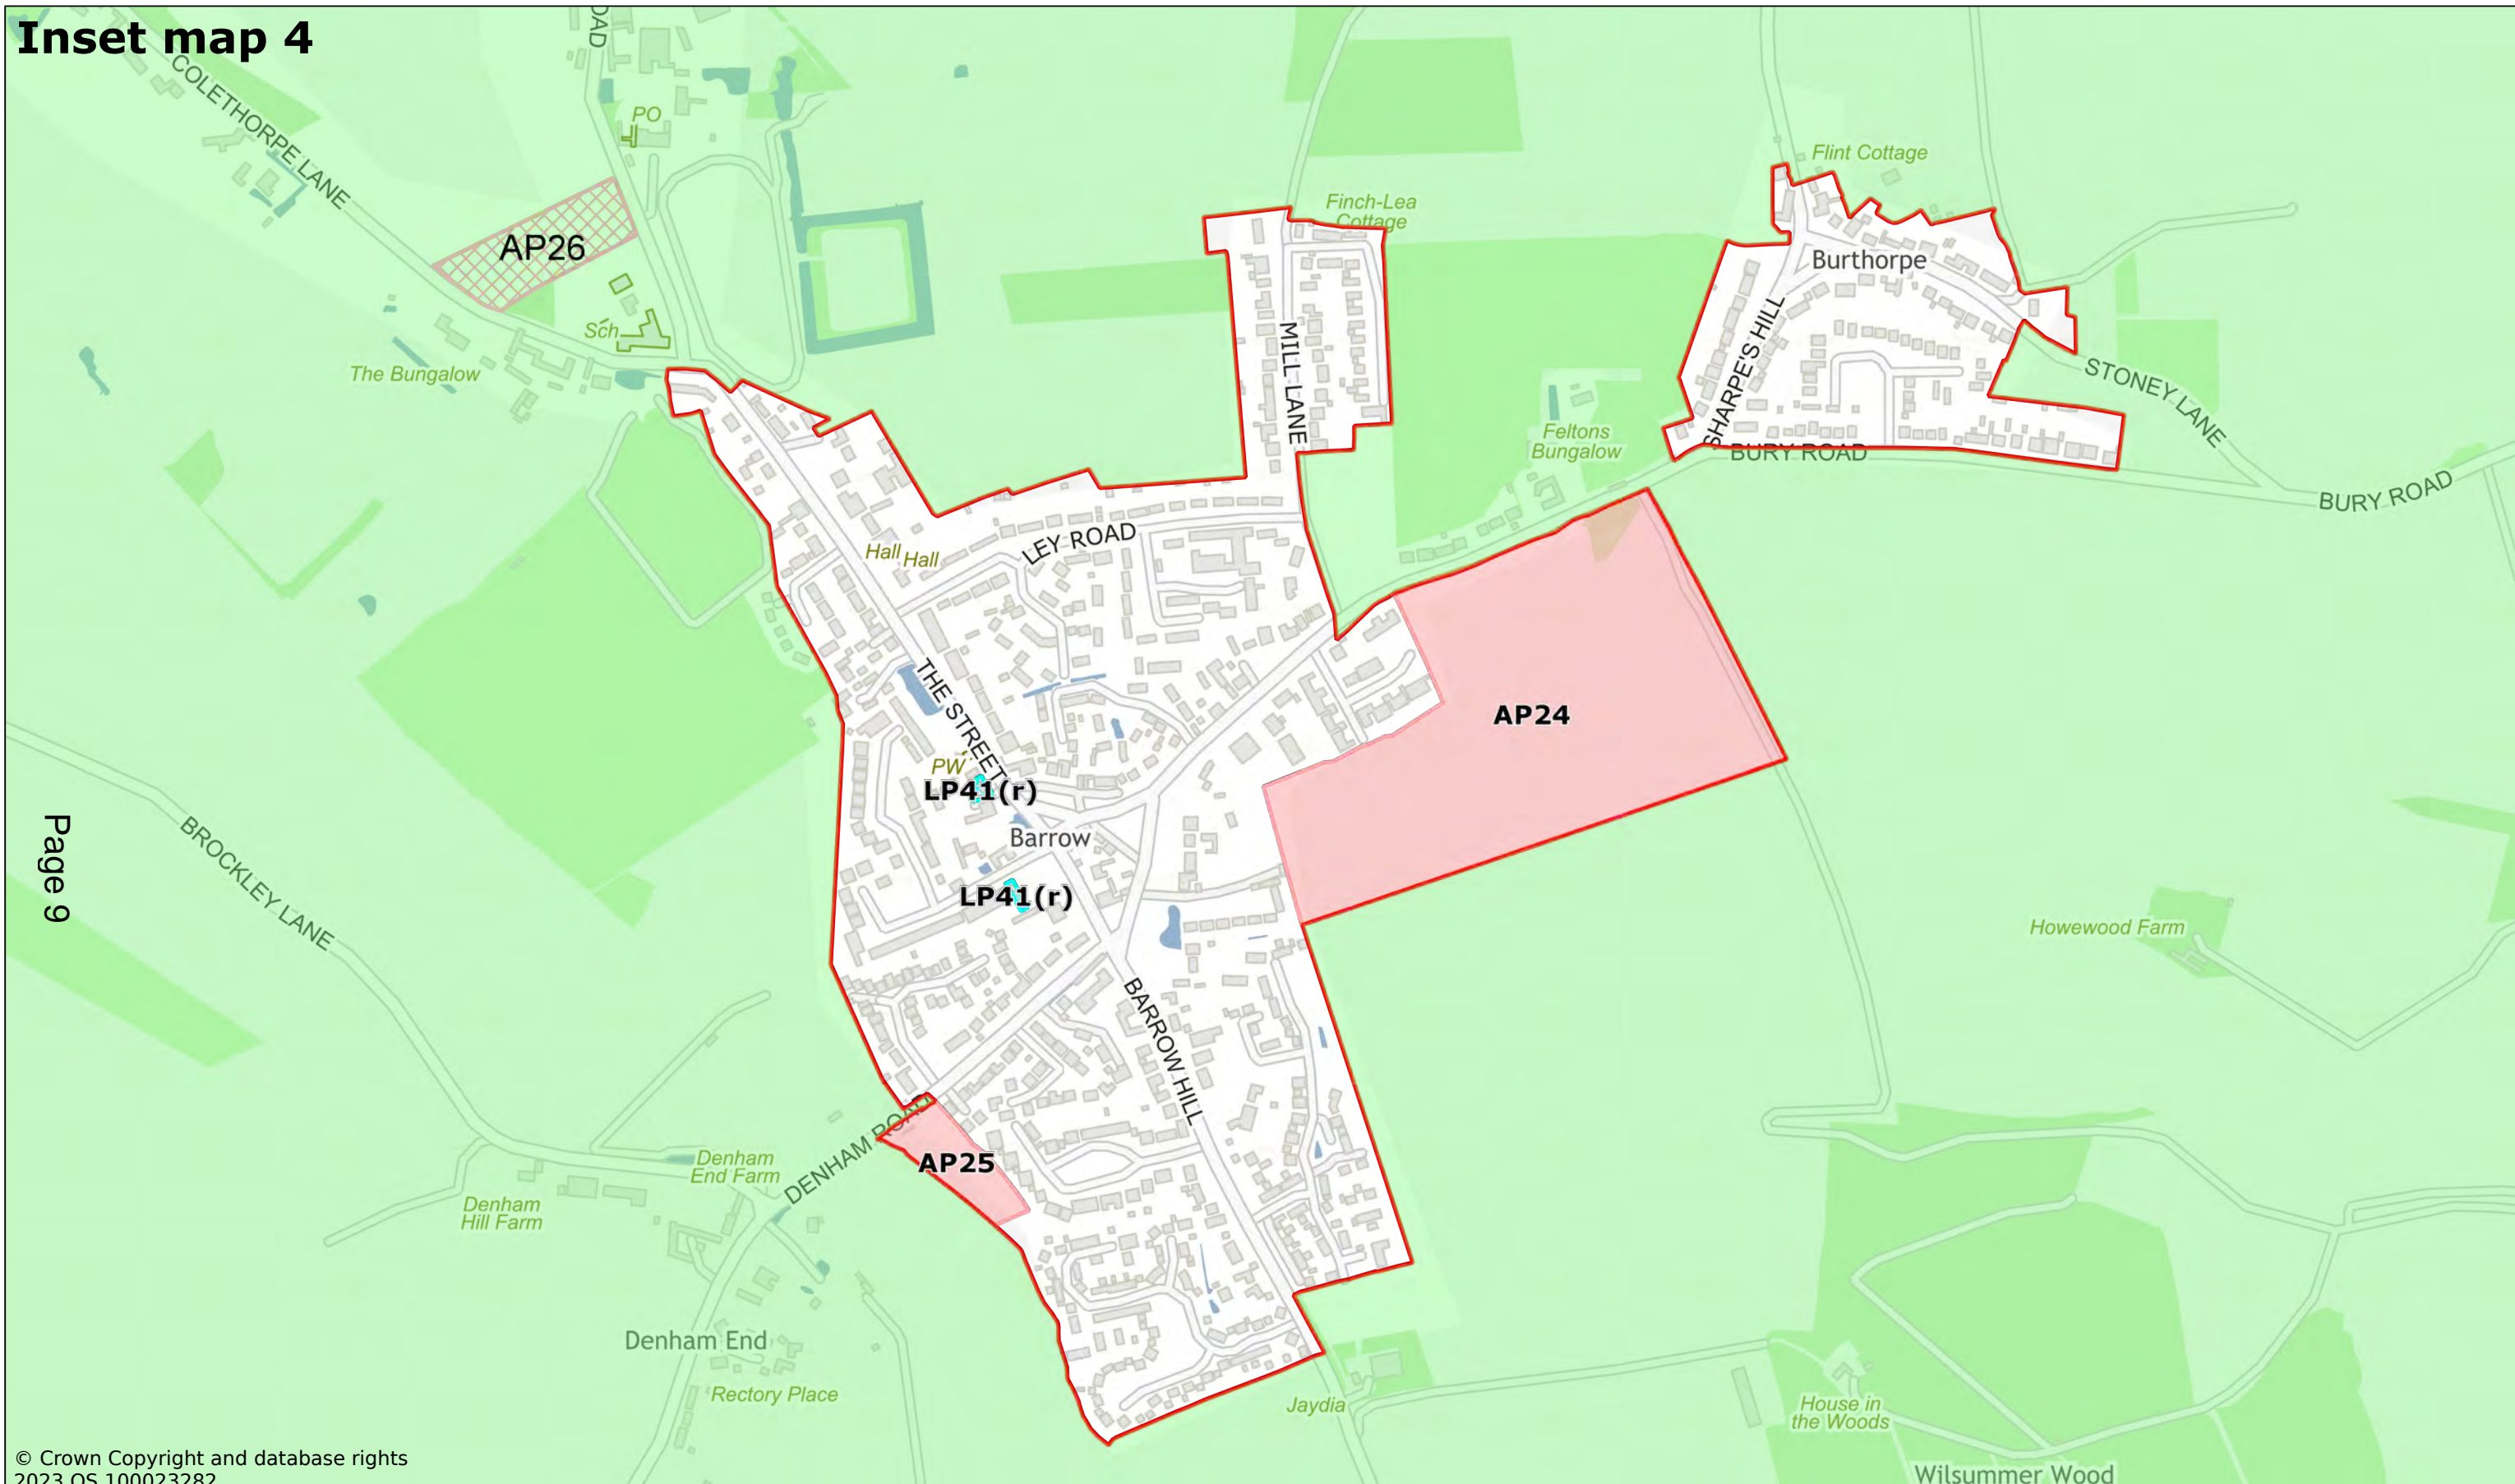

Inset map 4

Page 9

© Crown Copyright and database rights 2023 OS 100023282

Barrow

Scale: 1:6000

Printed on 2023-12-06 09:43:42

by dbugg@SEBC_DOMAIN

© Crown Copyright and database rights 2023 OS 100023282.