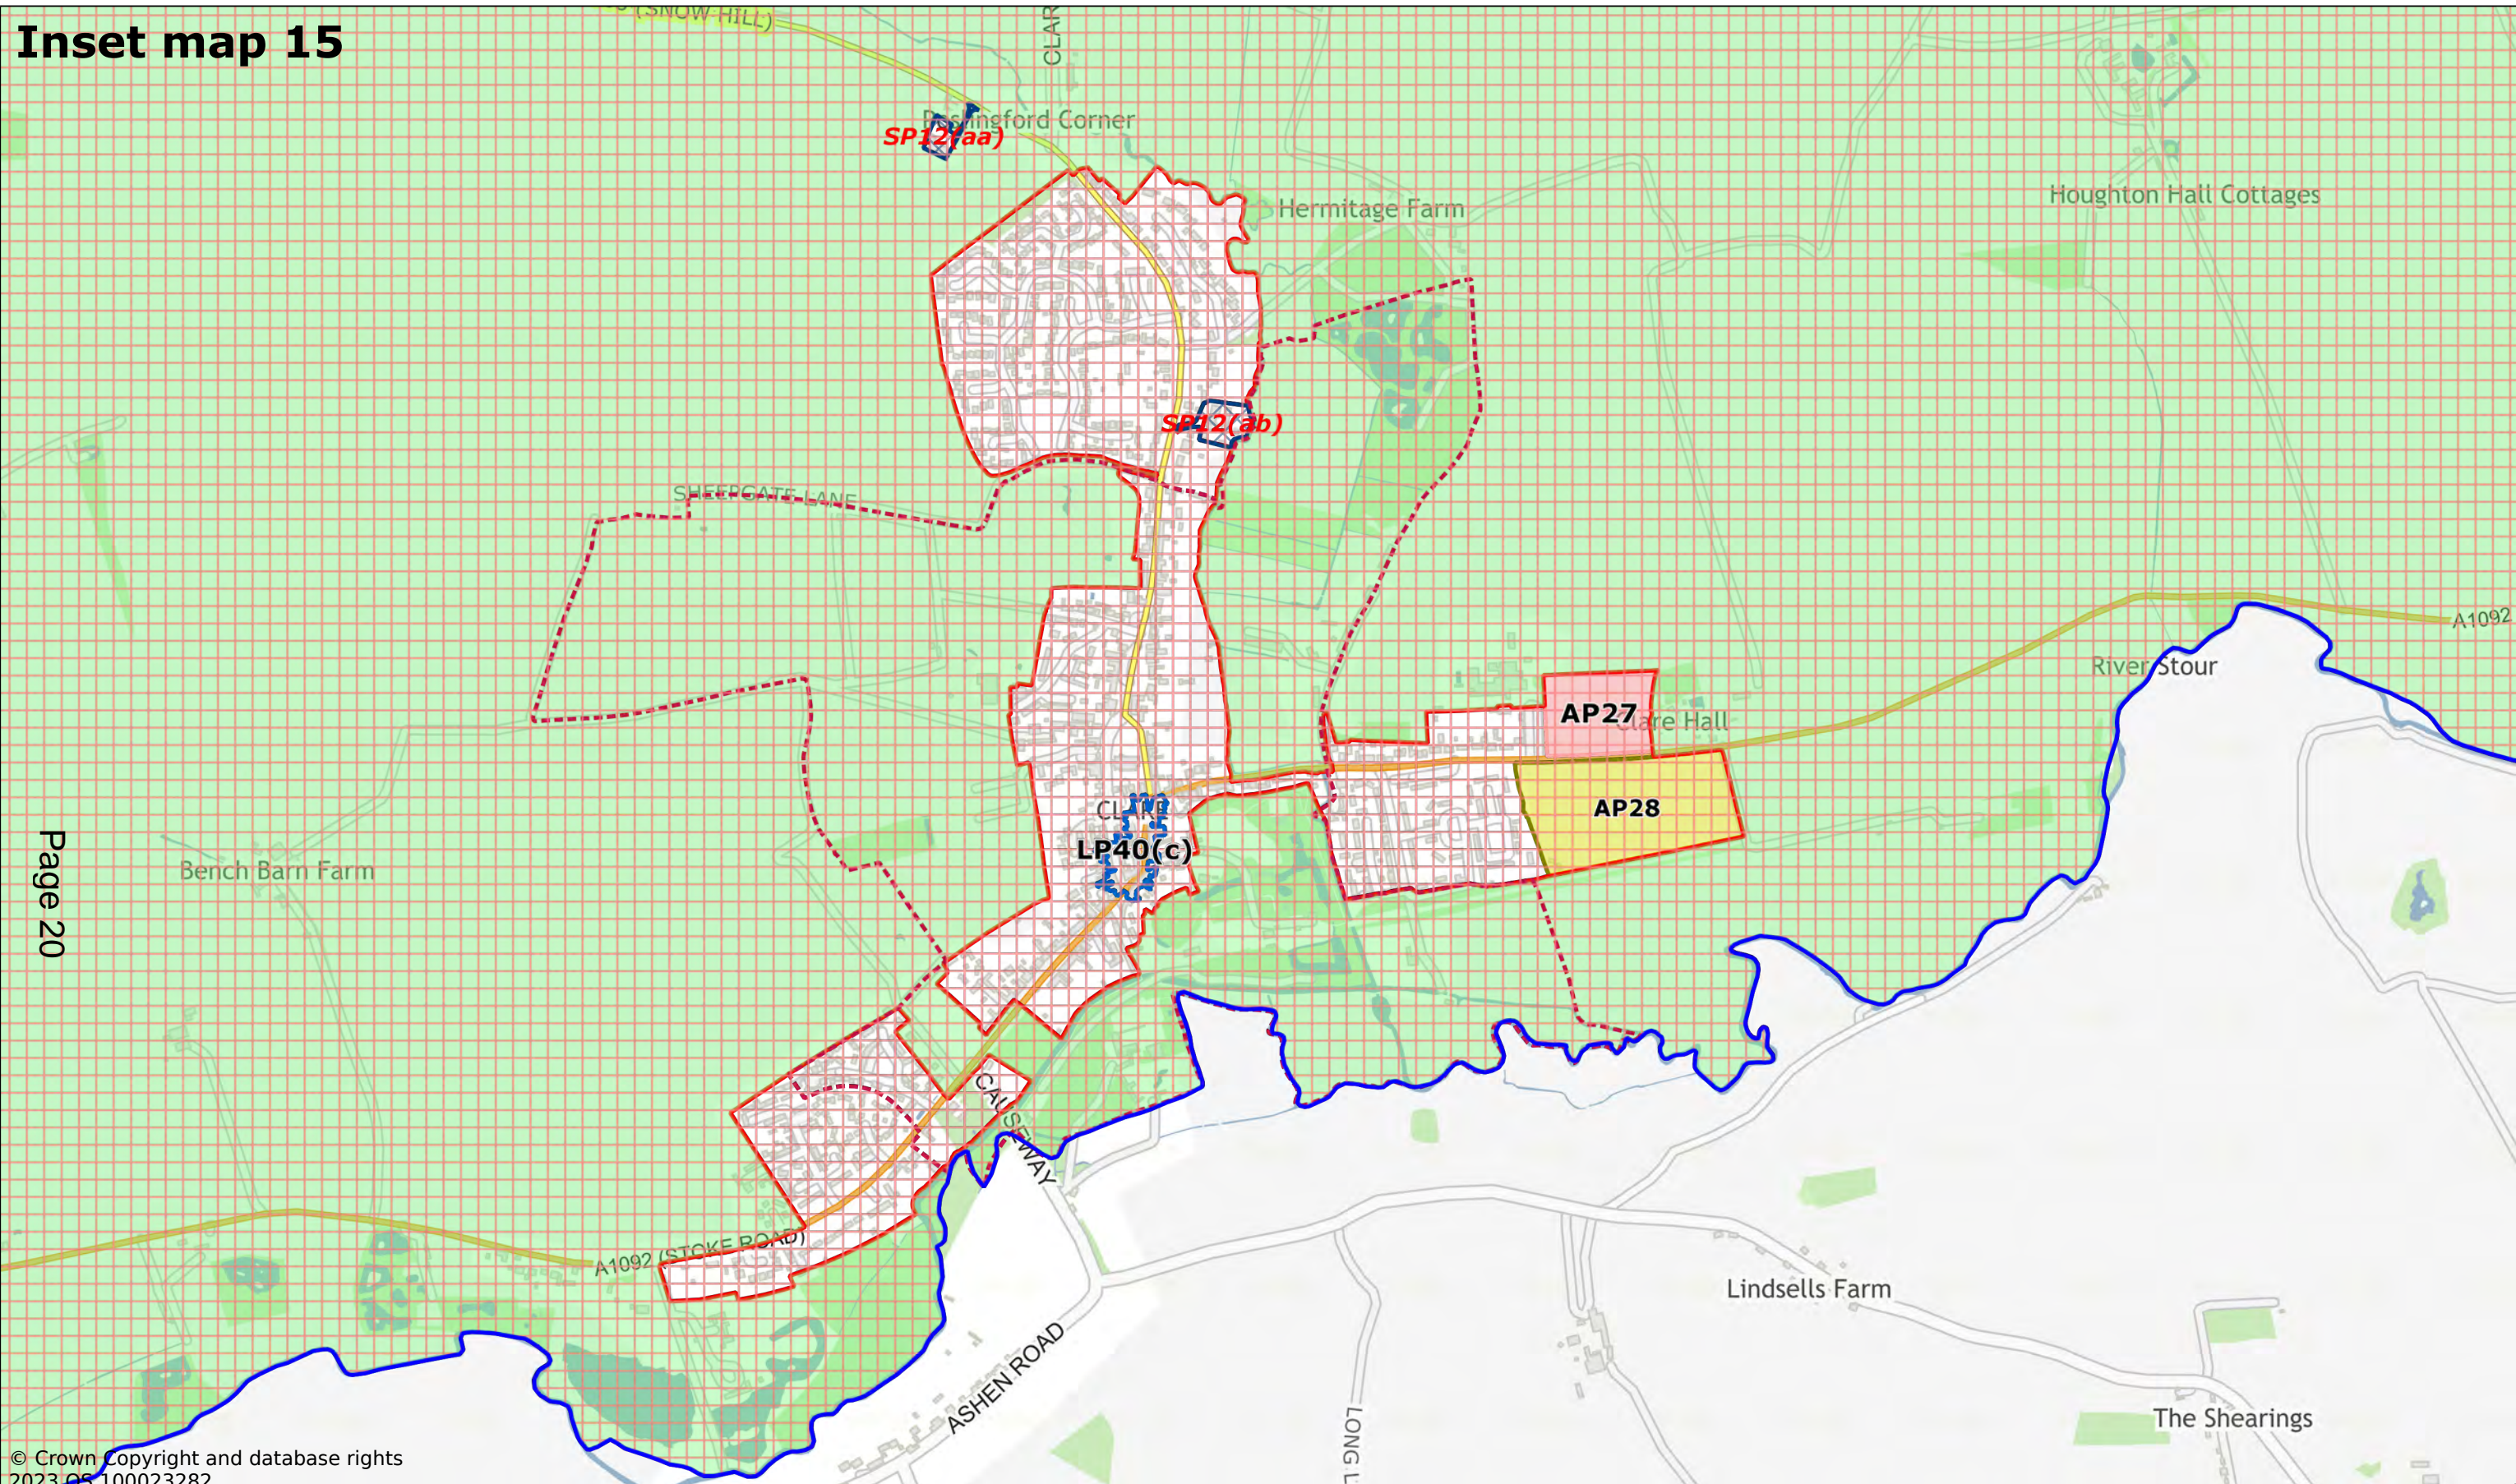

Inset map 15

Page 20

© Crown Copyright and database rights 2023 OS 100023282

Clare

Scale: 1:10000

Printed on 2023-12-06 09:53:11

by dbugg@SEBC_DOMAIN

© Crown Copyright and database rights 2023 OS 100023282.

West Suffolk House
Western Way
Bury St Edmunds
IP33 3YU
01284 763233
www.westsuffolk.gov.uk