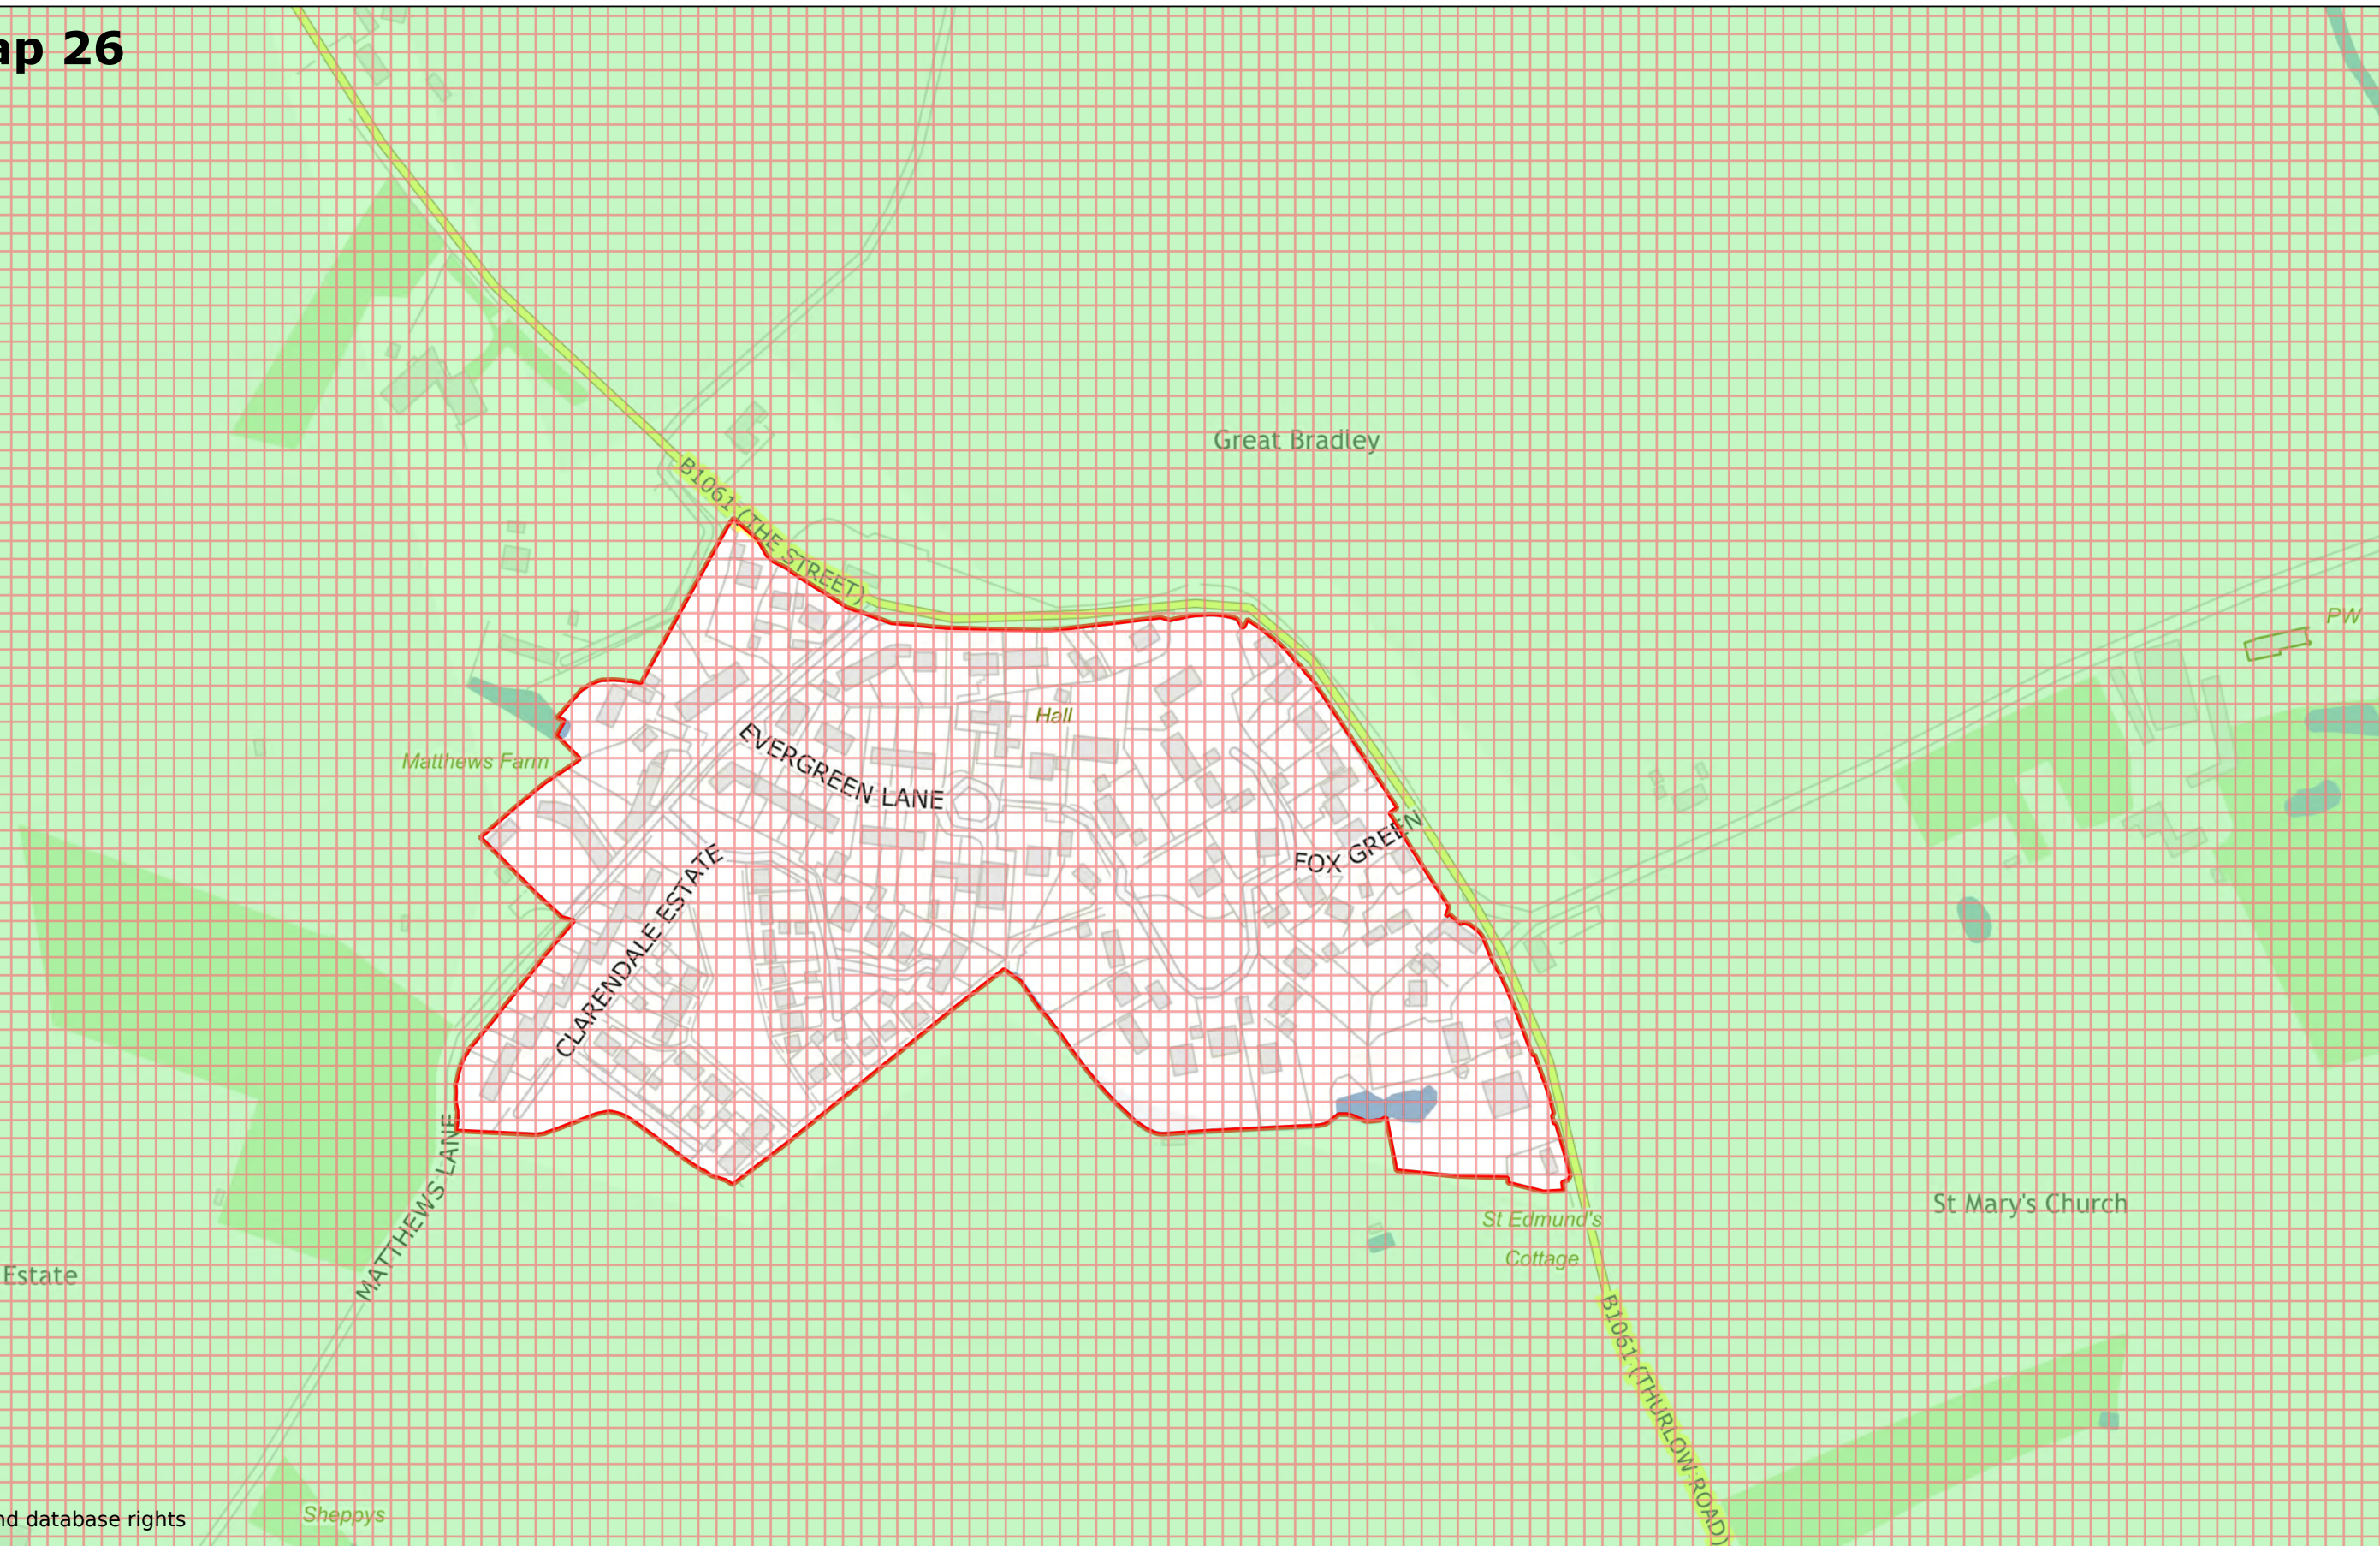

Inset map 26

Page 31

© Crown Copyright and database rights 2023 OS 100023282.

Great Bradley

Scale: 1:3000

Printed on 2023-11-22 14:58:56

by kcooper@SEBC_DOMAIN

© Crown Copyright and database rights 2023 OS 100023282.

West Suffolk House
Western Way
Bury St Edmunds
IP33 3YU
01284 763233
www.westsuffolk.gov.uk