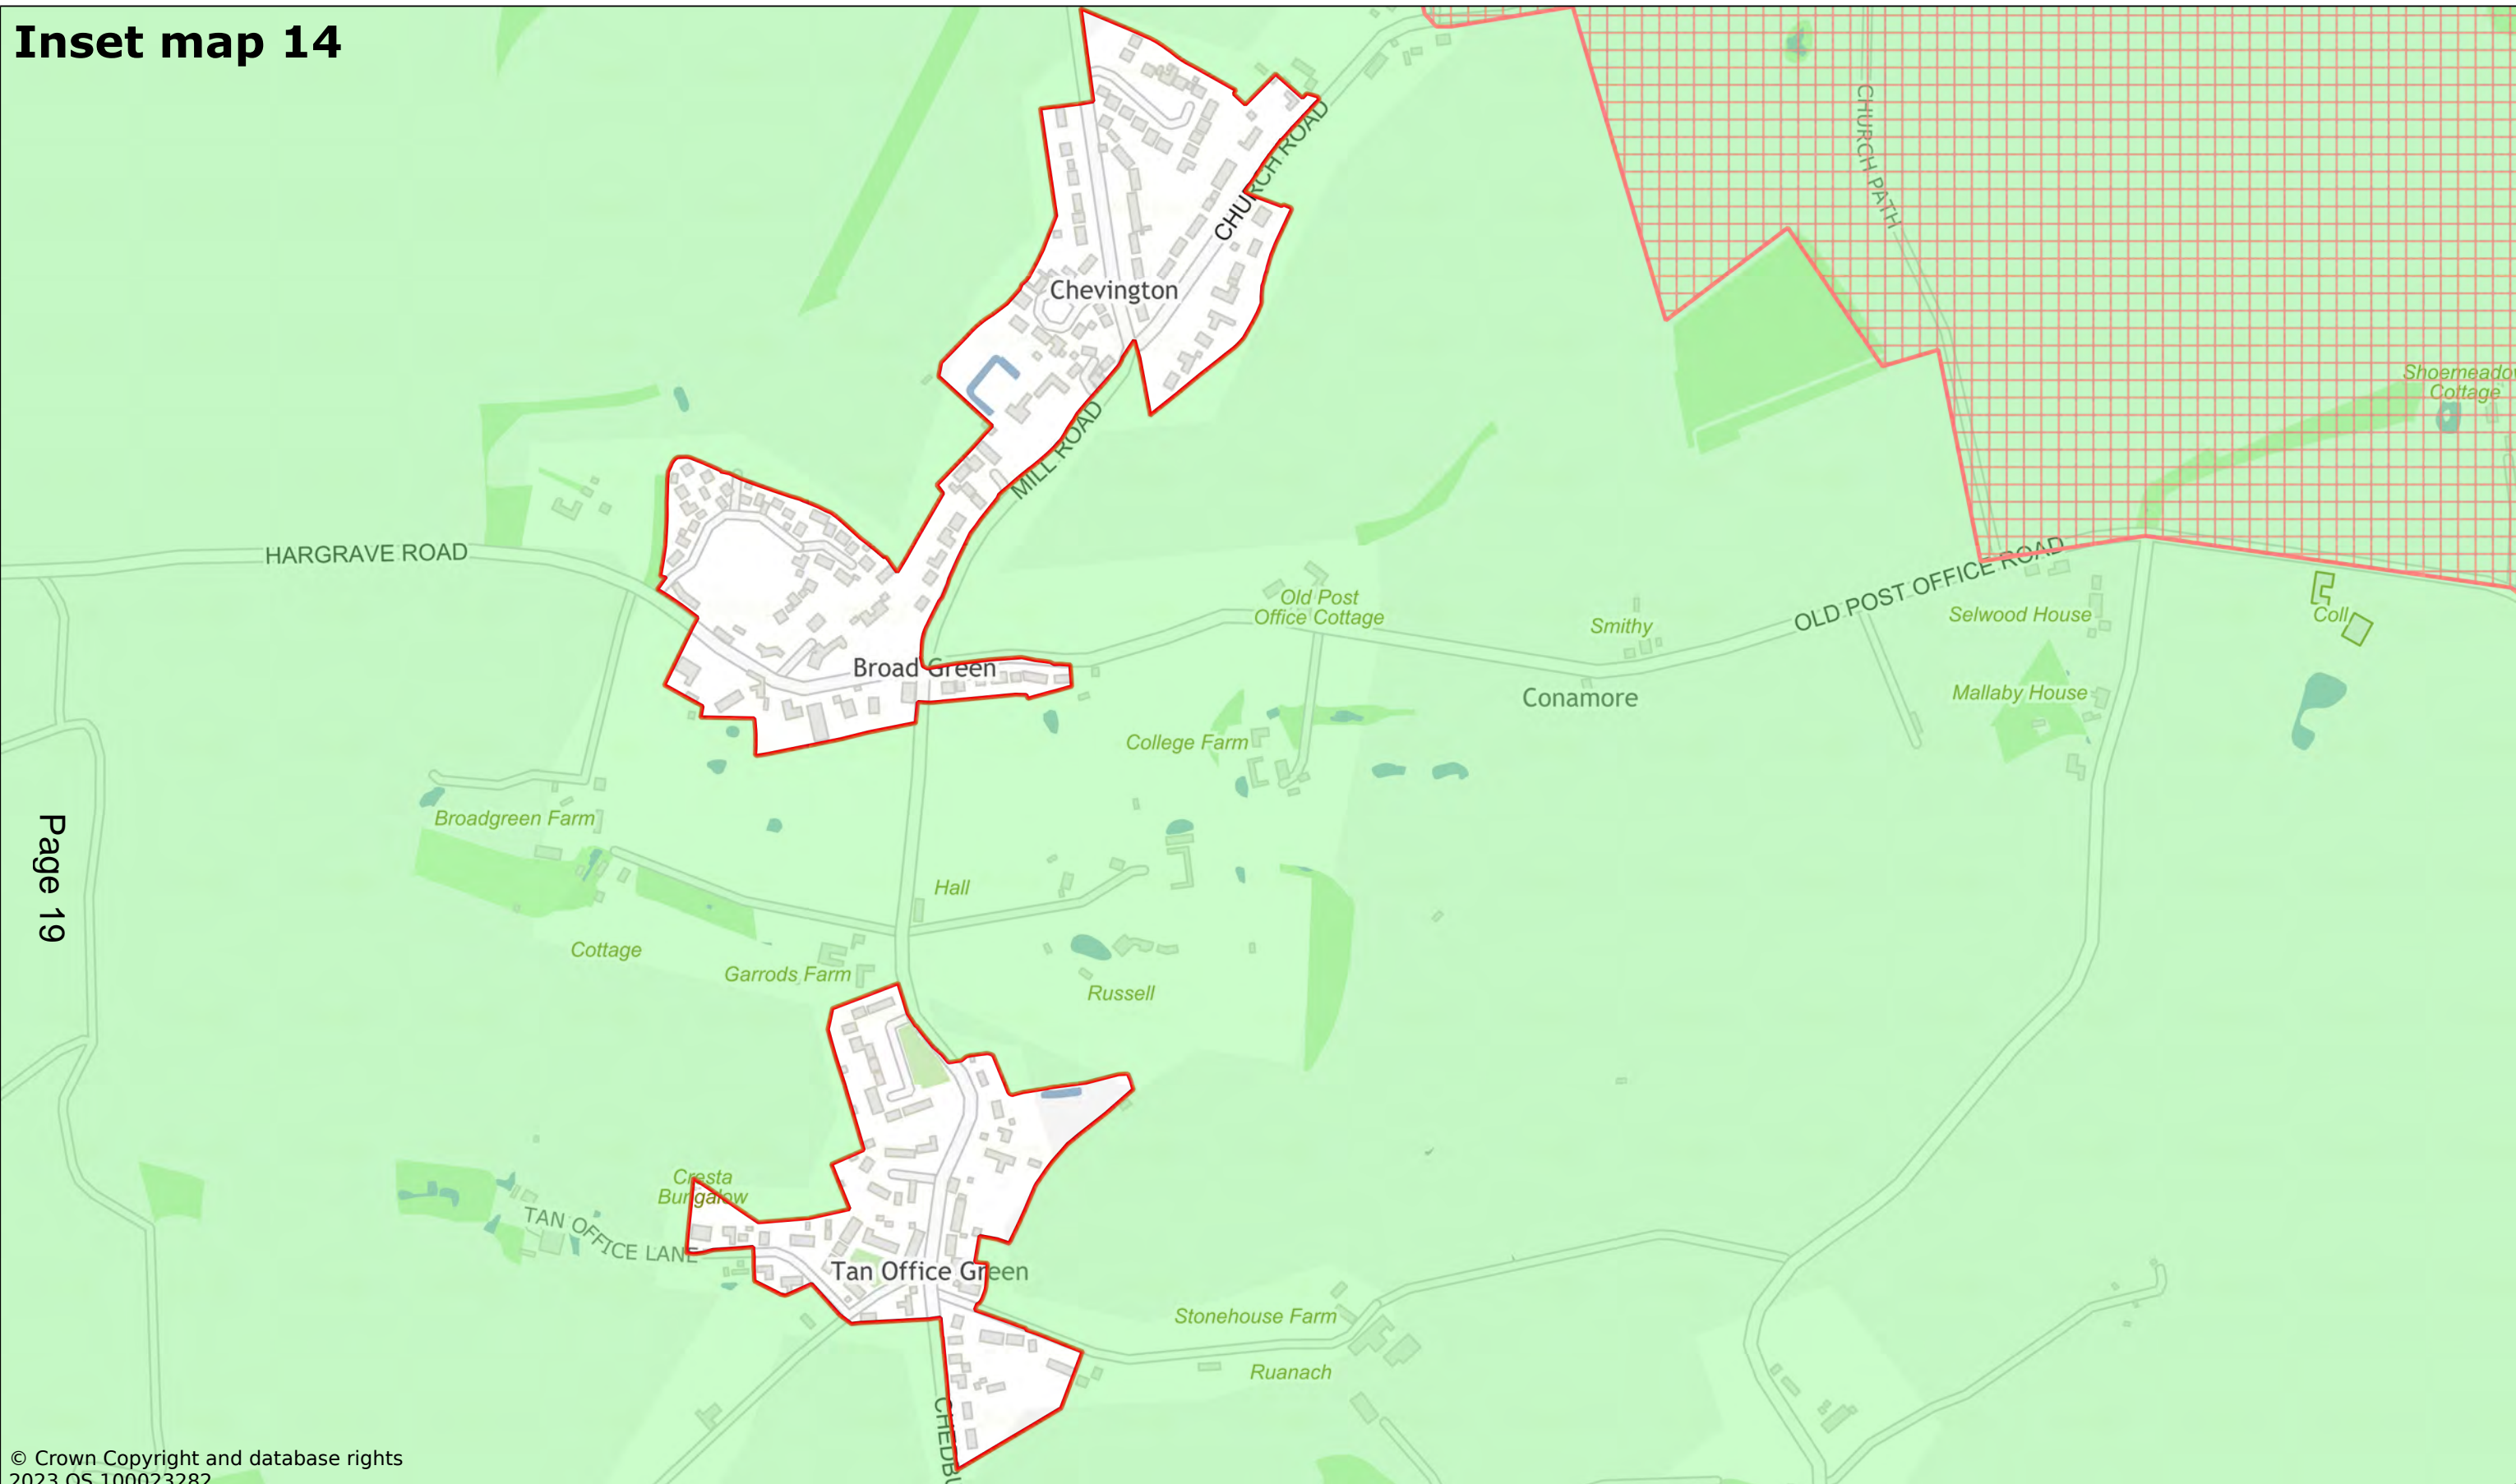

Inset map 14

Page 19

© Crown Copyright and database rights 2023 OS 100023282

Chevington

Scale: 1:6000

Printed on 2023-11-22 13:46:01

by kcooper@SEBC_DOMAIN

© Crown Copyright and database rights 2023 OS 100023282.

West Suffolk House
Western Way
Bury St Edmunds
IP33 3YU
01284 763233
www.westsuffolk.gov.uk