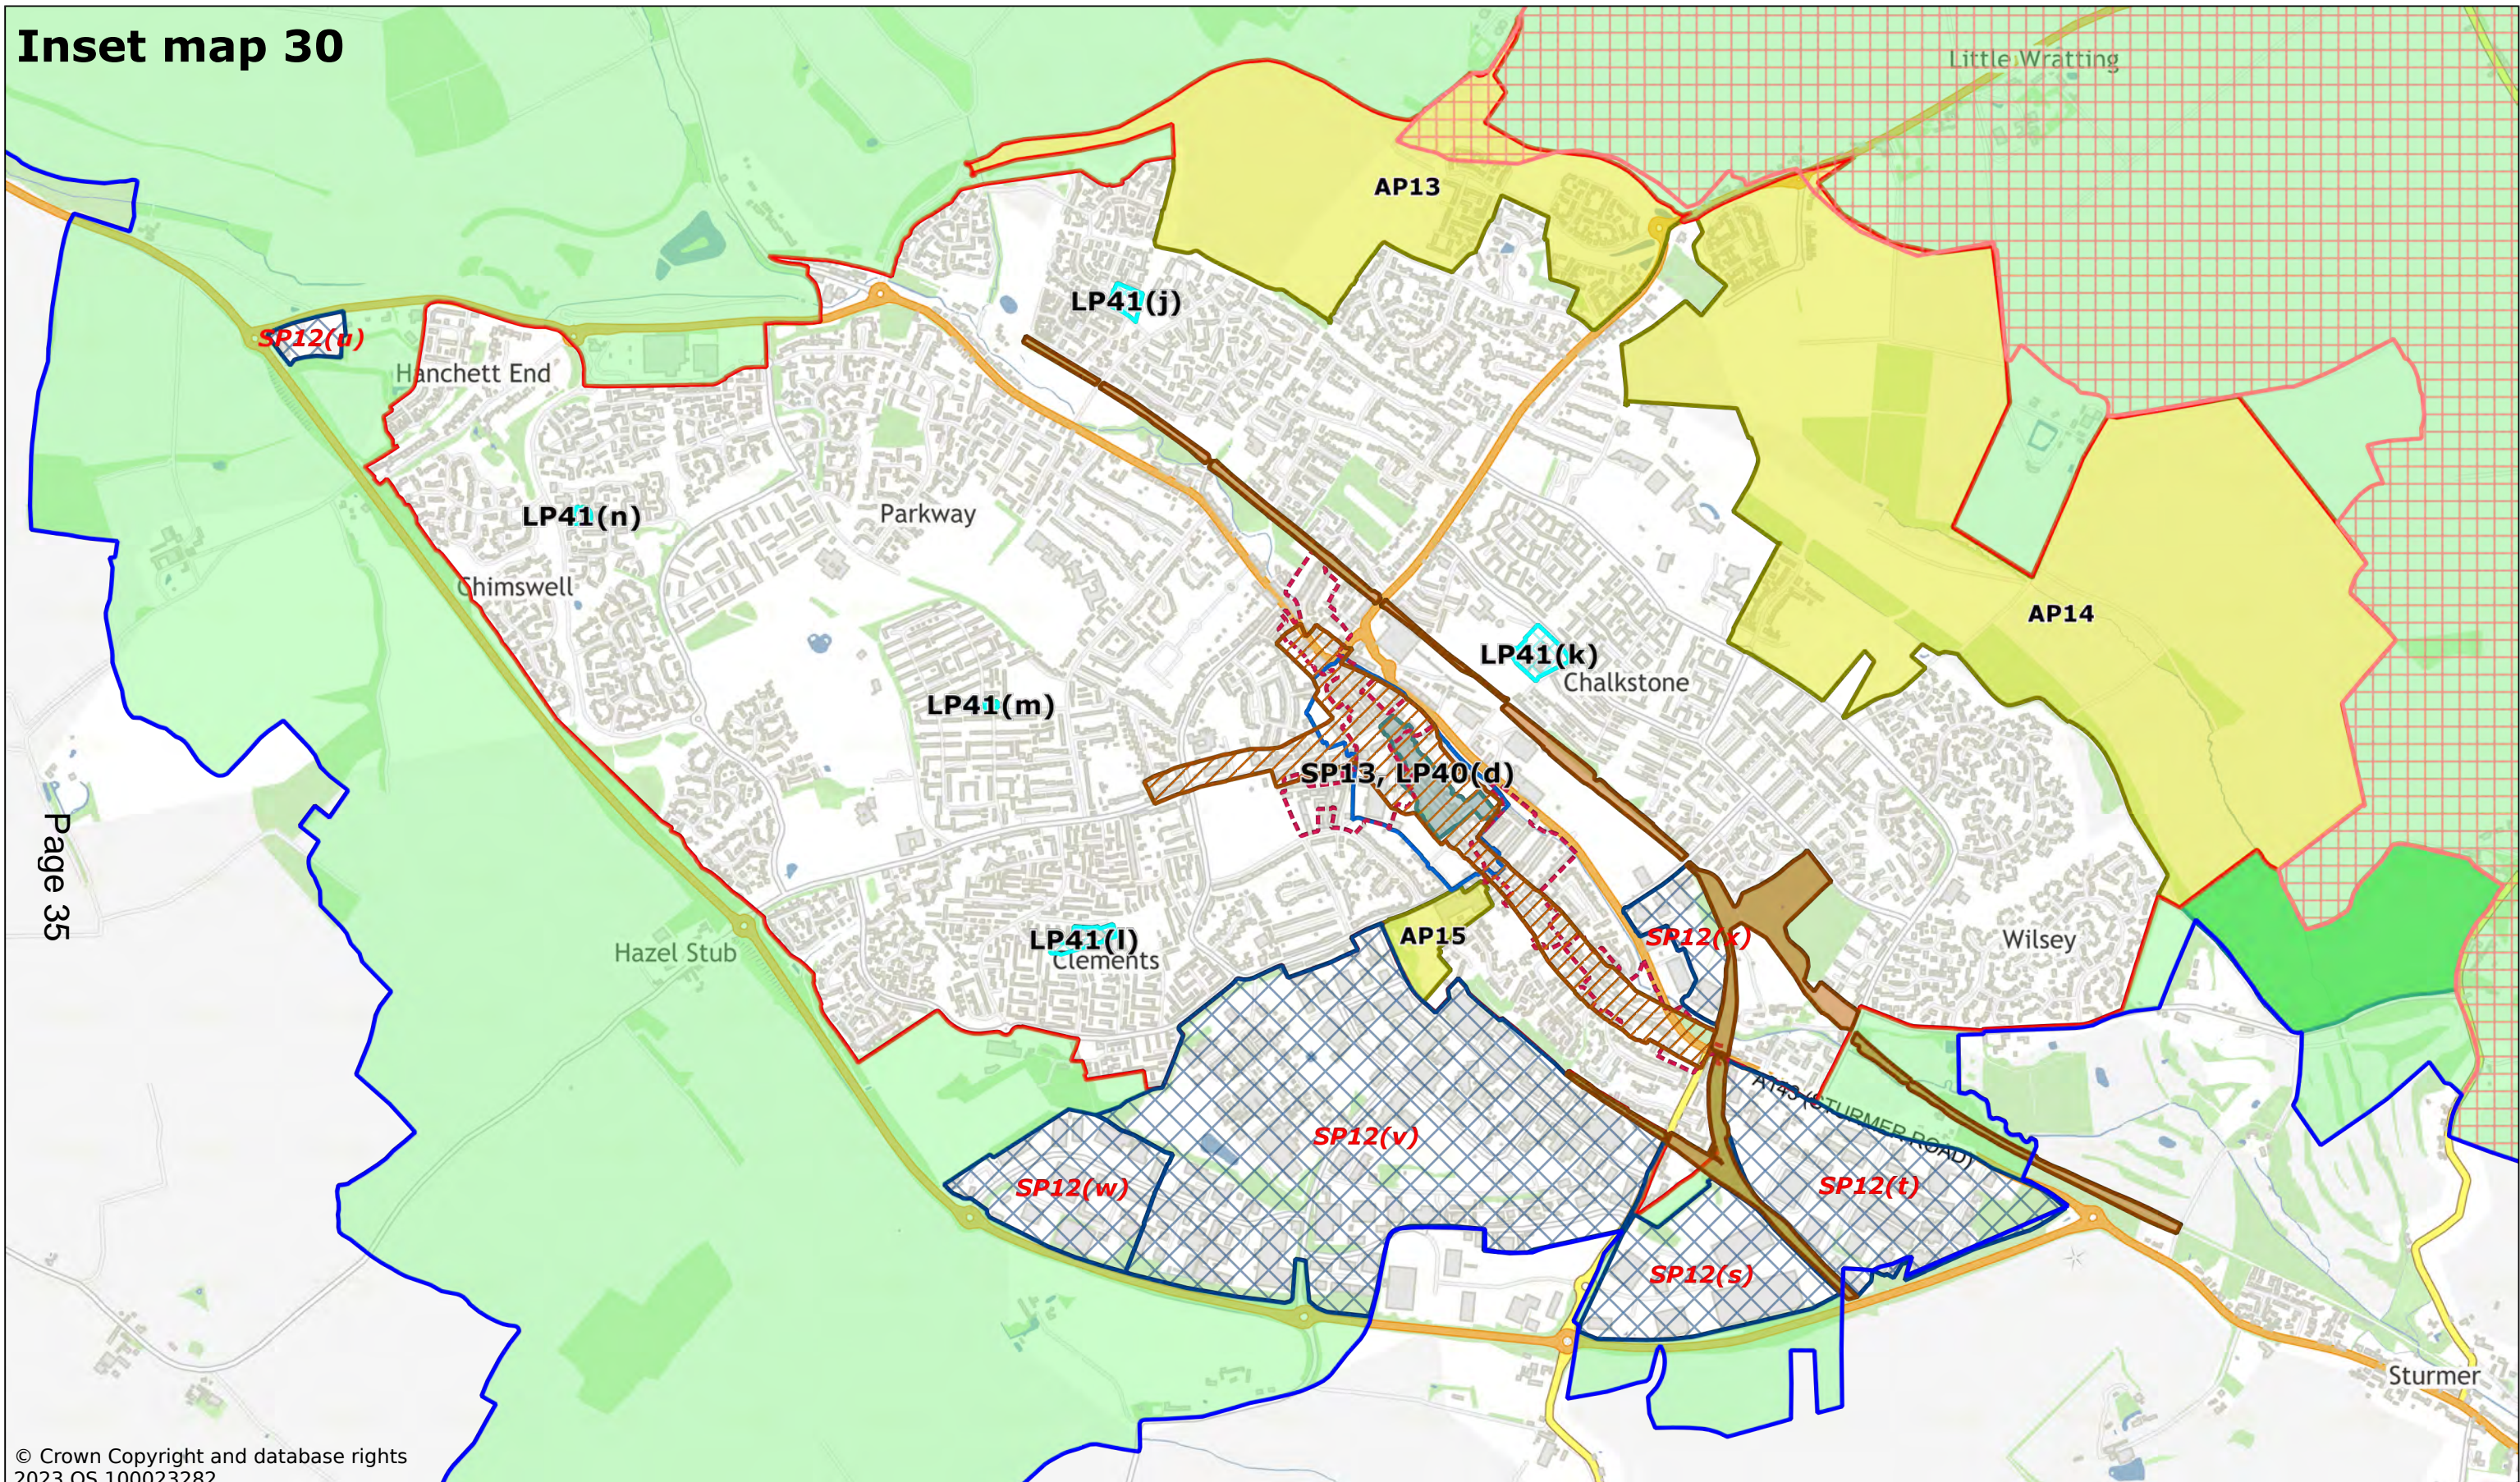

Inset map 30

Page 35

© Crown Copyright and database rights 2023 OS 100023282

Haverhill

Scale: 1:15000

Printed on 2023-12-06 10:24:57

by dbugg@SEBC_DOMAIN

© Crown Copyright and database rights 2023 OS 100023282.

West Suffolk
Council

Page 35 of 80

West Suffolk House
Western Way
Bury St Edmunds
IP33 3YU
01284 763233
www.westsuffolk.gov.uk